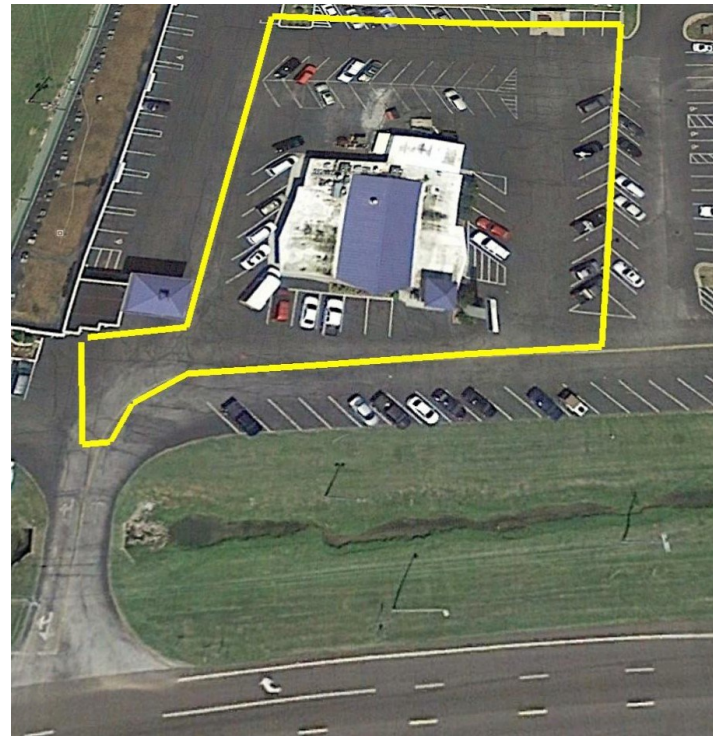

FOR SALE

Prime Commercial Property

- Potential Restaurant Site
- Traffic Count: 28,000 Vehicles Per Day

CARPENTER
REAL ESTATE CO., INC.

731-885-3981

WWW.CARPENTER-REALESTATE.COM