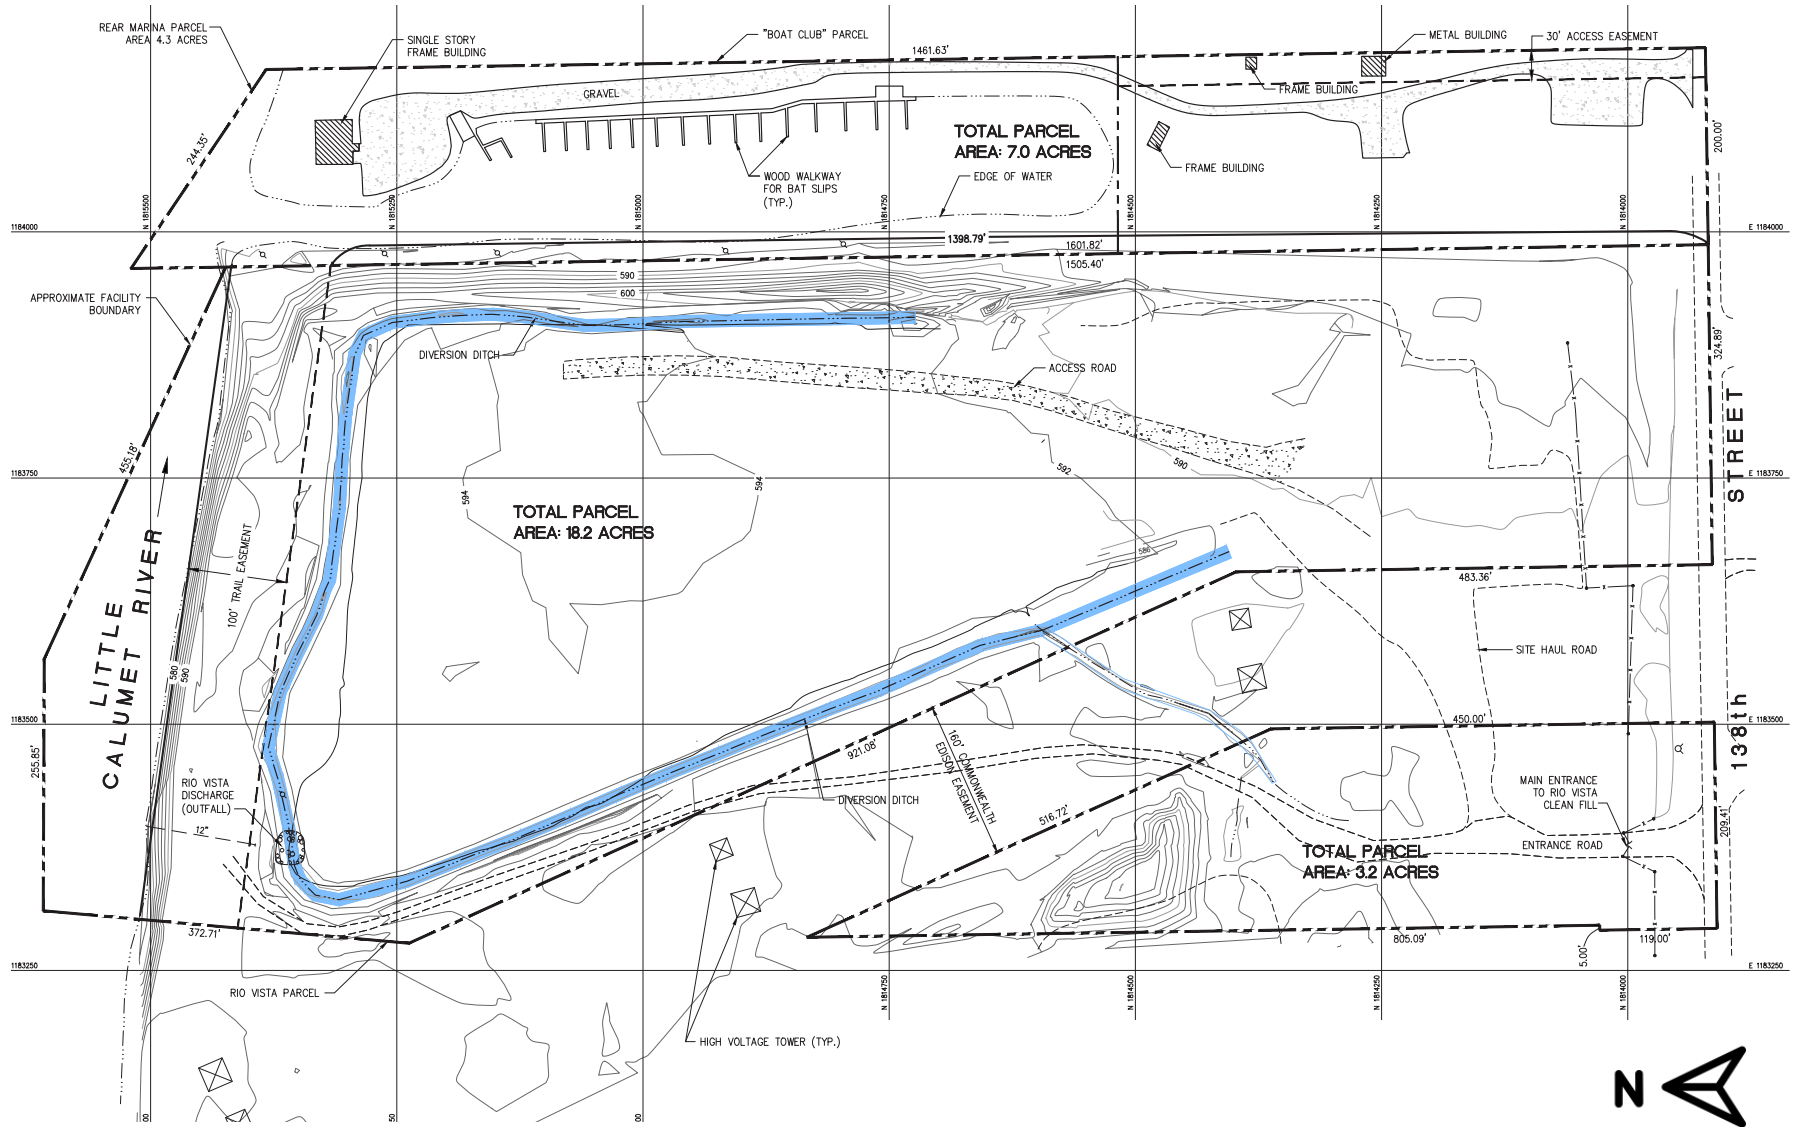

MATT GARLAND

(312) 339-9015

mgarland@cawleycre.com