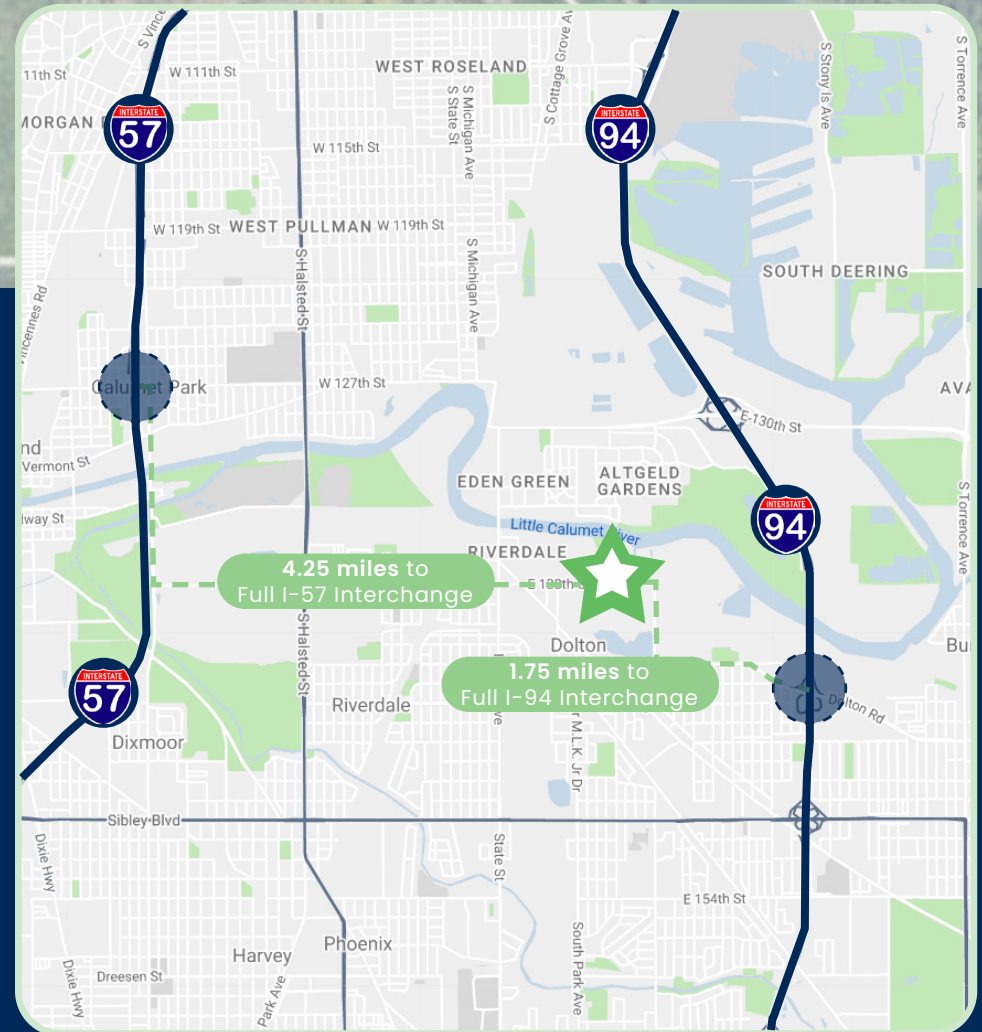

700 – 822 E. 138TH ST. | CHICAGO, IL | LAND FOR SALE

Total Land Area: 28.4 Acres

Zoning: PD 323 & M3-2

Frontage: 1,000 Sq. Ft. Along Little Calumet River

Alderman: Peter Chico, 10TH Ward

Pricing: Subject to Offer