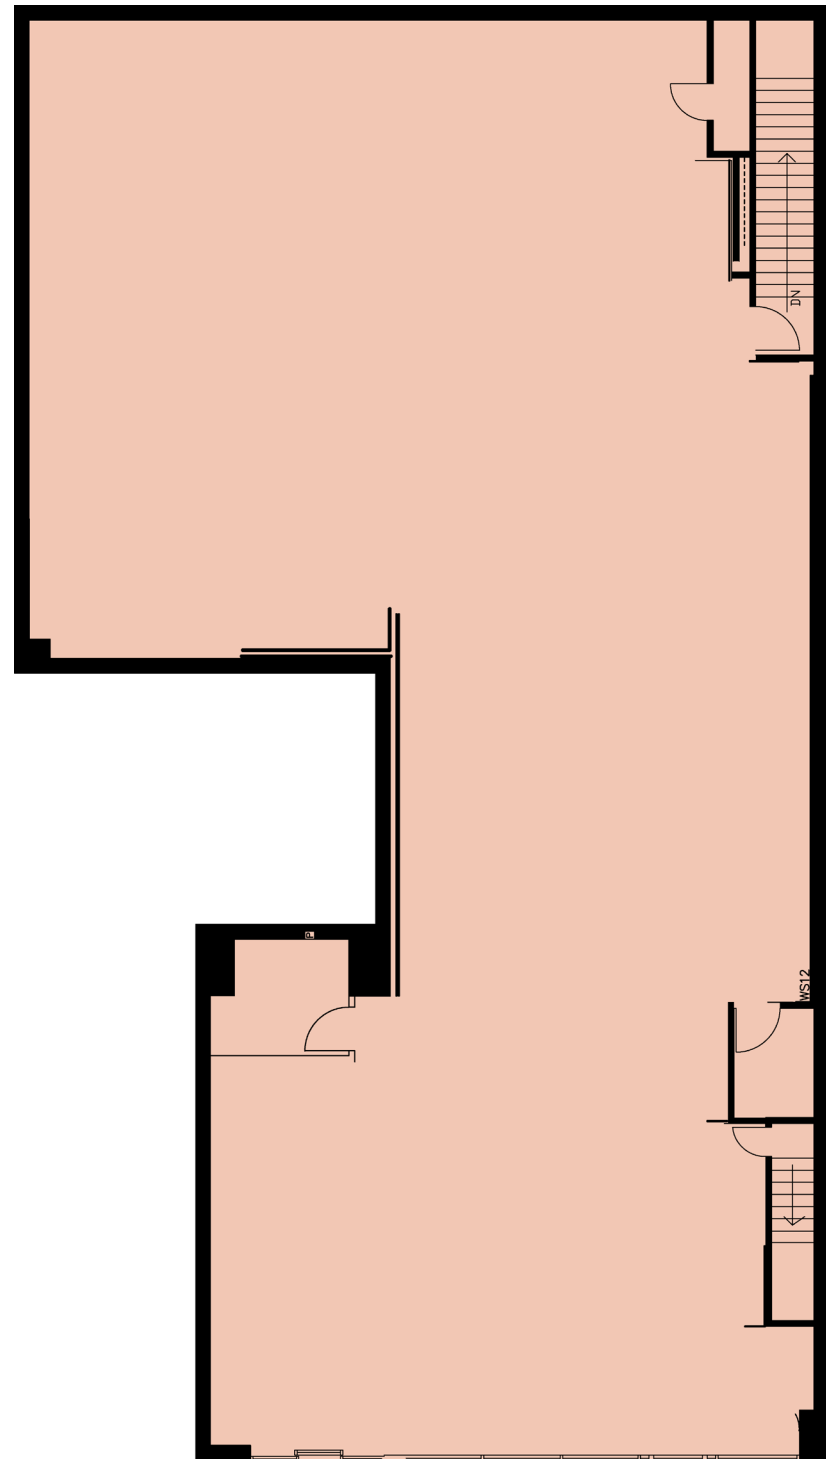

1637

YORK AVENUE

BETWEEN 86th & 87th ST
UPPER EAST SIDE

Size:

Ground Floor 4,500 SF

Basement 4,500 SF

Frontage: 35 Feet

Possession: Immediate

Transportation: 4 5 6 Q

Property Highlights:

- All uses considered
- High ceilings

FLOOR PLAN: GROUND FLOOR

CONTACT OUR BROKERS FOR MORE INFORMATION:

Matt Fogel

MFogel@ksrny.com

203.962.5800

Albert Halawani

AHalawani@ksrny.com

347.204.6578

Sophia Gaines

SGaines@ksrny.com

917.902.6352