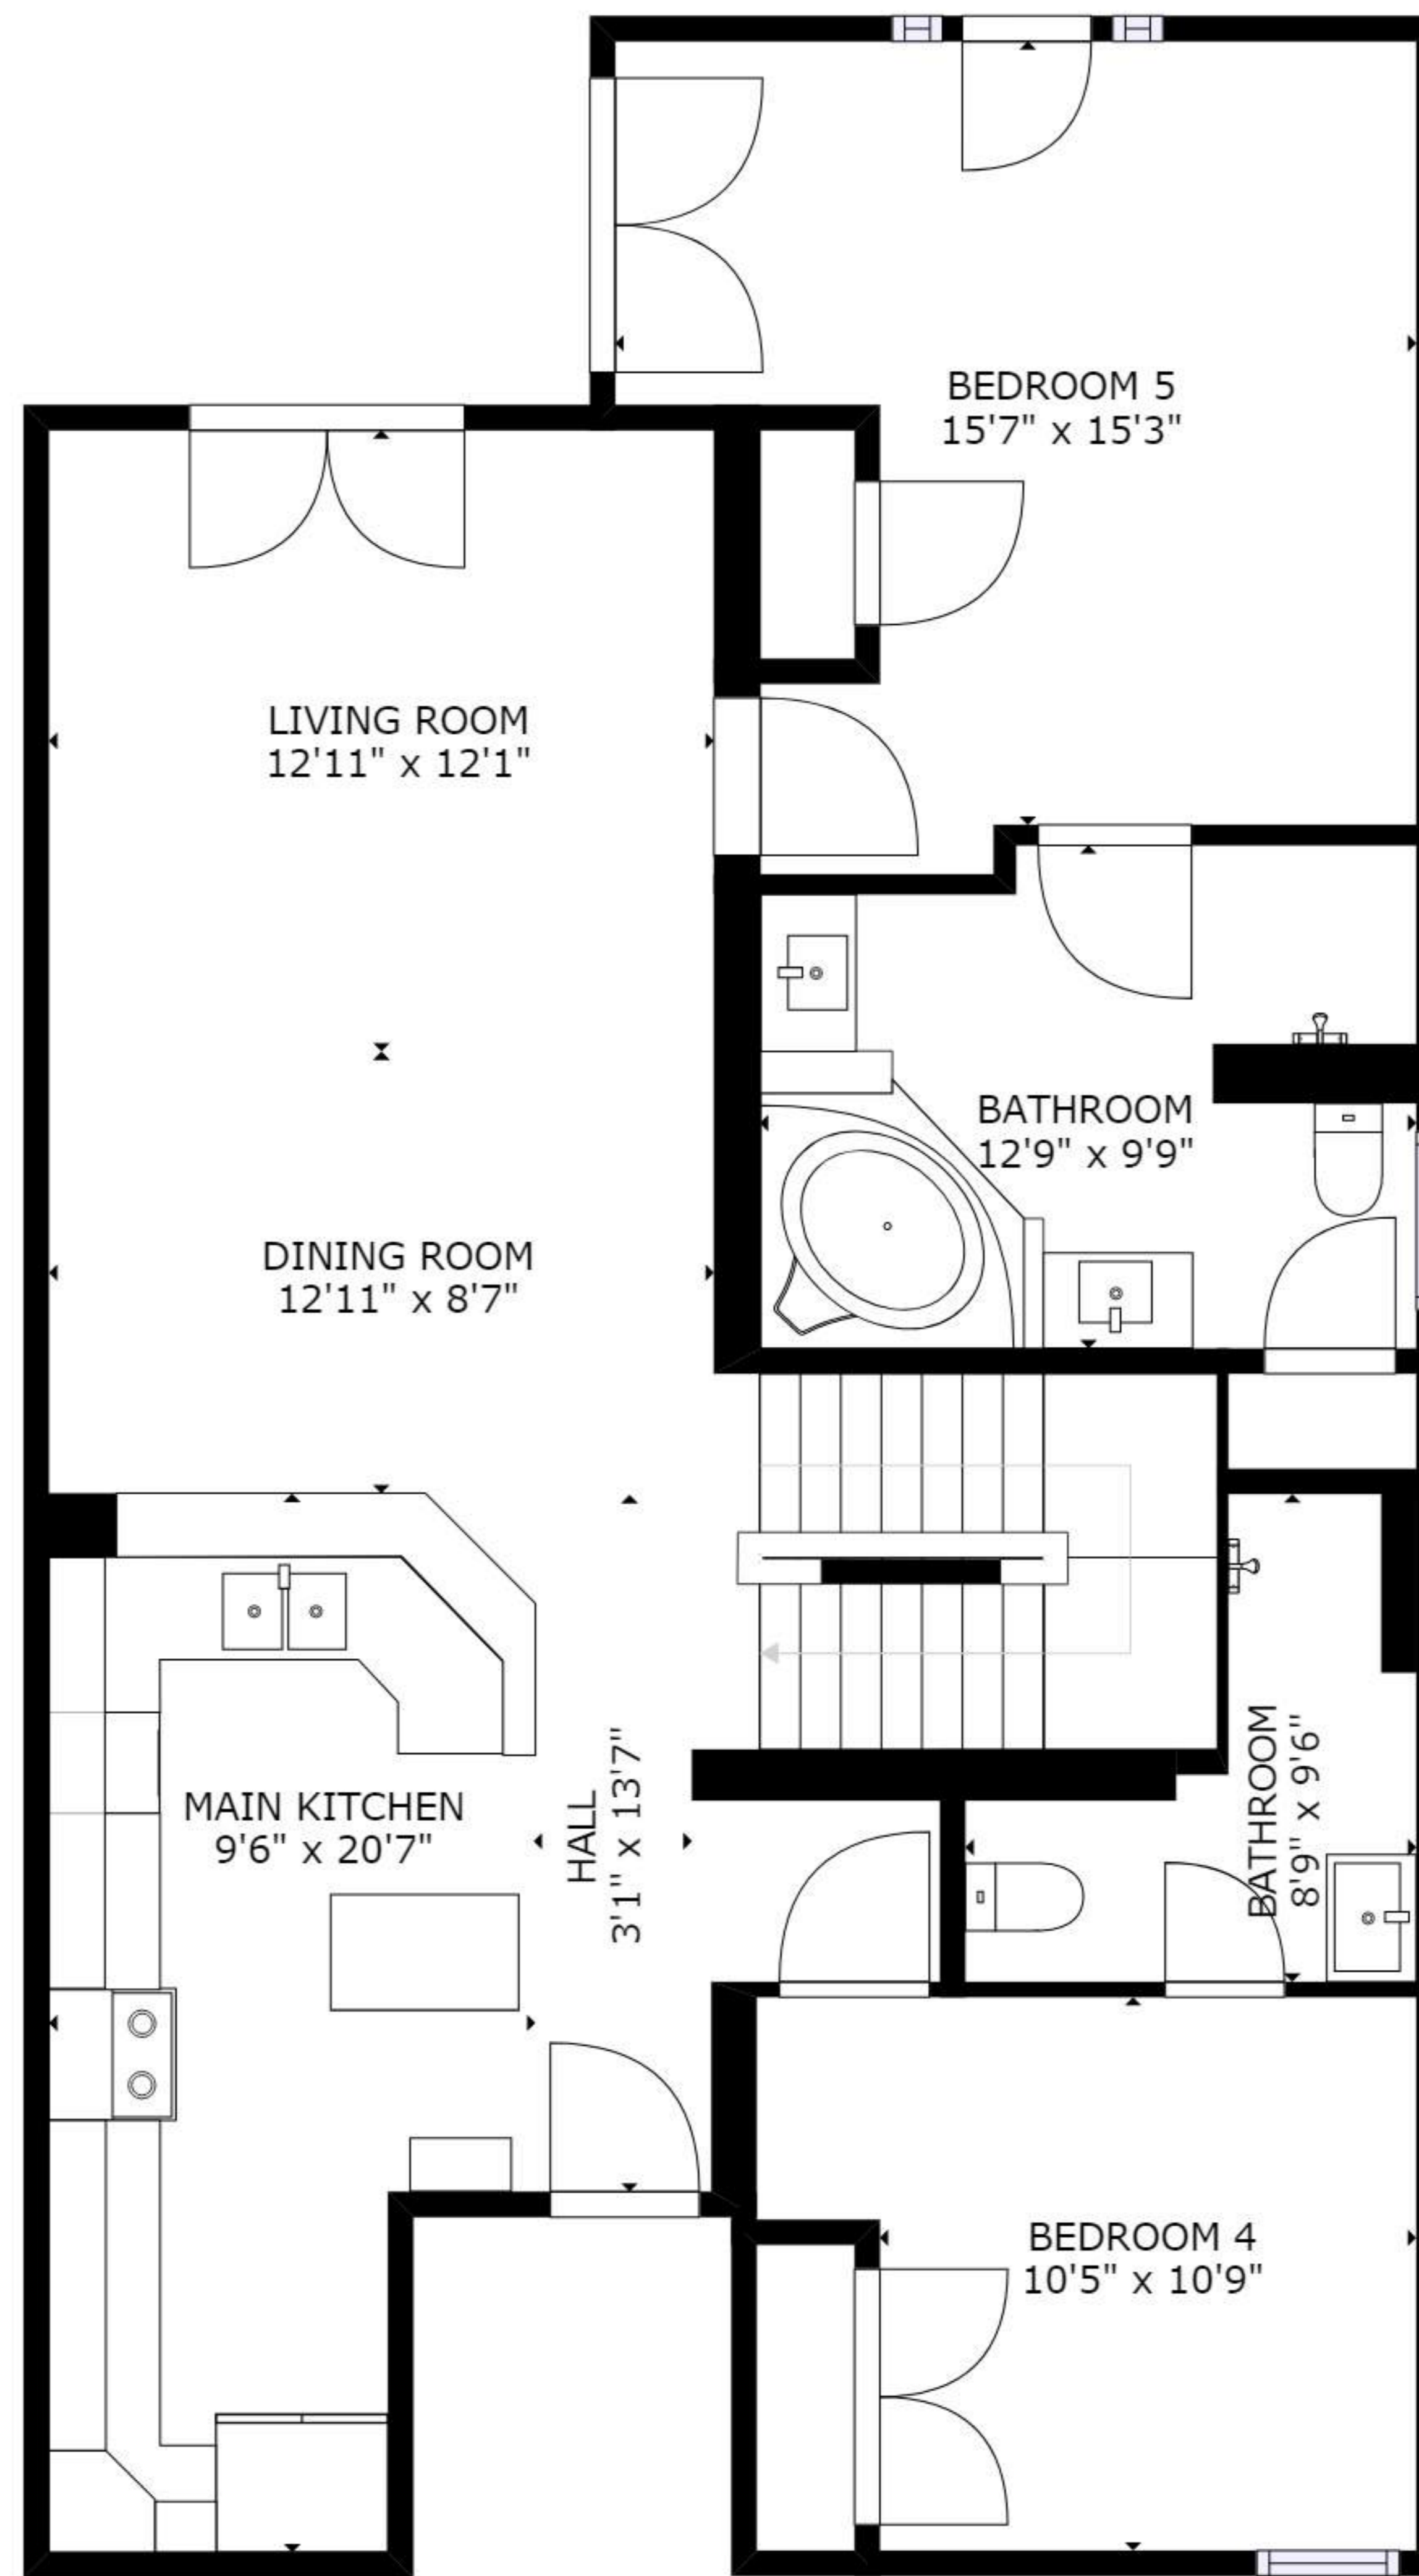

FLOOR 1

FLOOR 2

FLOOR 3

GROSS INTERNAL AREA
 FLOOR 1: 1184 sq ft, FLOOR 2: 1165 sq ft
 FLOOR 3: 1186 sq ft
 TOTAL: 3536 sq ft

SIZES AND DIMENSIONS ARE APPROXIMATE, ACTUAL MAY VARY.