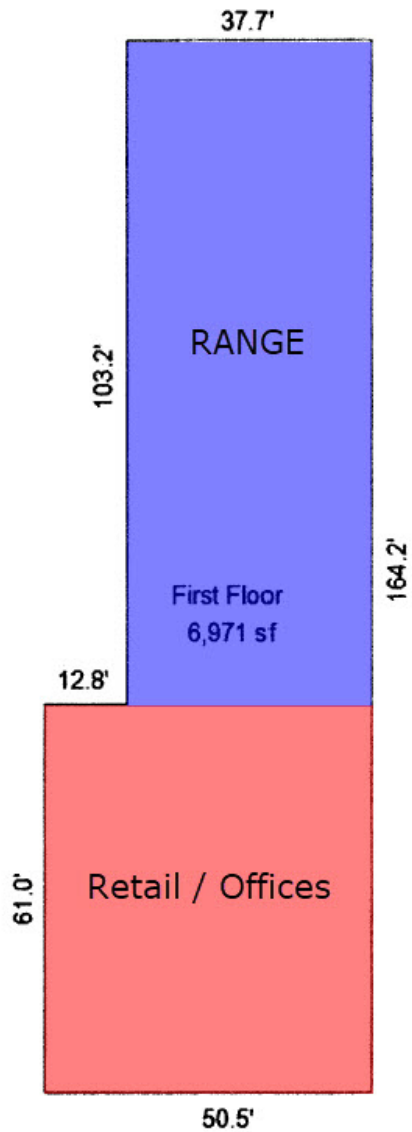

PARK FACILITIES

- CONCESSIONS
- RESTROOMS
- PARKING LOT

CONTACT INFO:
185 Rutherford Rd (2.60 mi)
Tupelo, Mississippi 38801
(662) 811-4488
tupeloballpark.com
tupeloballpark.org

Floor Plan & Aerial

120 Airpark Road | Tupelo Ms