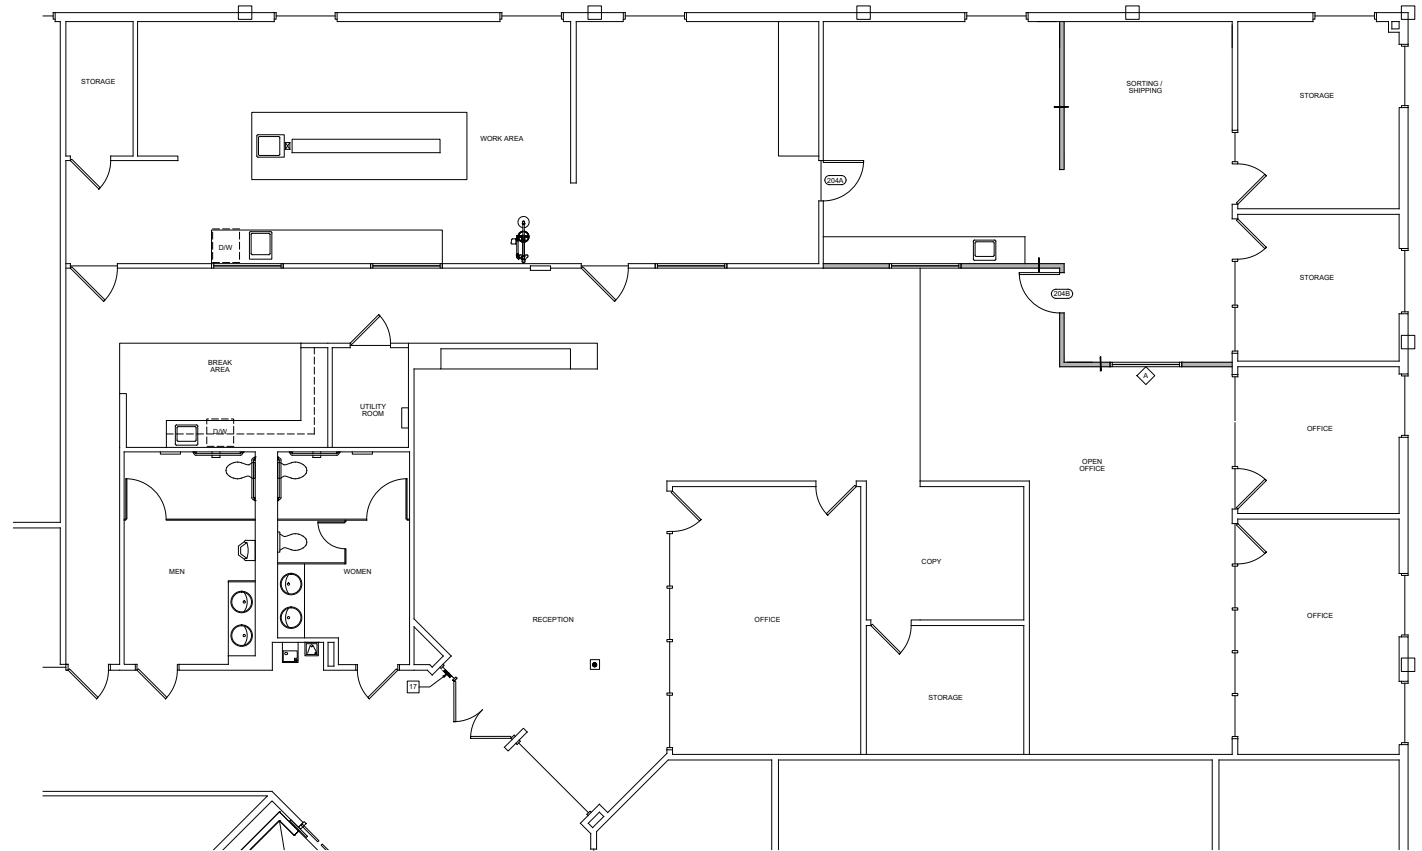

SUITE #24

±6,319 SF | FLOOR PLAN

**OFFICE / LAB
AVAILABLE NOW**

OFFICE

- Reception
- 3 Private Offices
- Open Office
- 3 Storage Rooms
- Copy Room
- Utility Room
- Break Area

LAB

- Open Lab Space
- 1 Bench
- 1 Storage Room