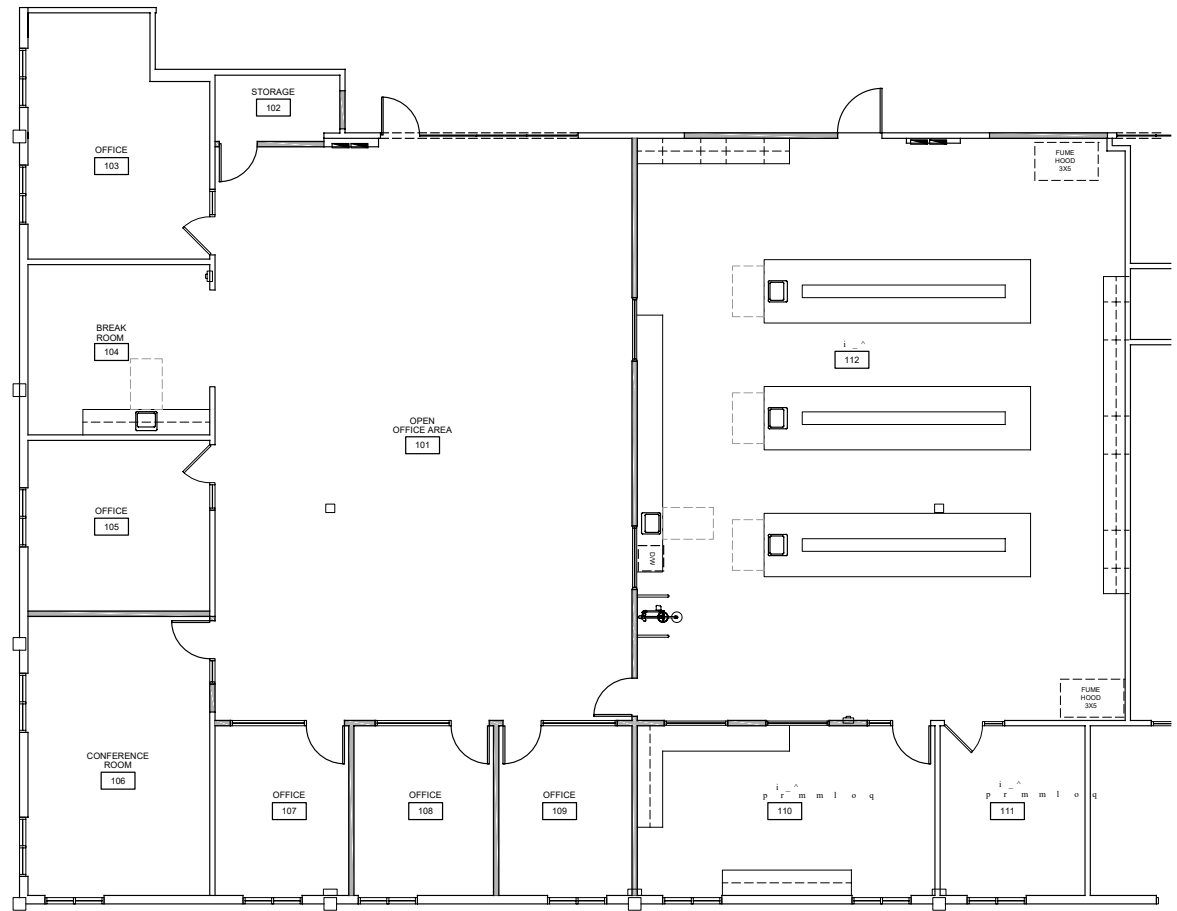

BAYSHORE LABS

150 NORTH HILL DRIVE, BRISBANE, CA

SUITE 28

SUITE #28

±6,806 SF | FLOOR PLAN

SPEC OFFICE / LAB
AVAILABLE NOW

RECENTLY COMPLETED
SPEC SUITE

CLICK HERE FOR
INTERACTIVE
360°
TOUR

OFFICE

- 5 Private Offices
- Open Office Space
- Conference Room
- Break Area
- Storage Closet

LAB

- Open Lab Space
- 2 Lab Support Rooms
- 2 Fume Hoods

BAYSHORE LABS

150 NORTH HILL DRIVE, BRISBANE, CA

SUITE 14

SUITE #14

±2,778 SF | FLOOR PLAN

**SPEC OFFICE / LAB
AVAILABLE NOW**

**RECENTLY COMPLETED
SPEC SUITE**

CLICK HERE FOR
INTERACTIVE
360°
TOUR

OFFICE

- 2 Private Offices
- Open Office Space
- Conference Room
- Break Area
- Copy Room