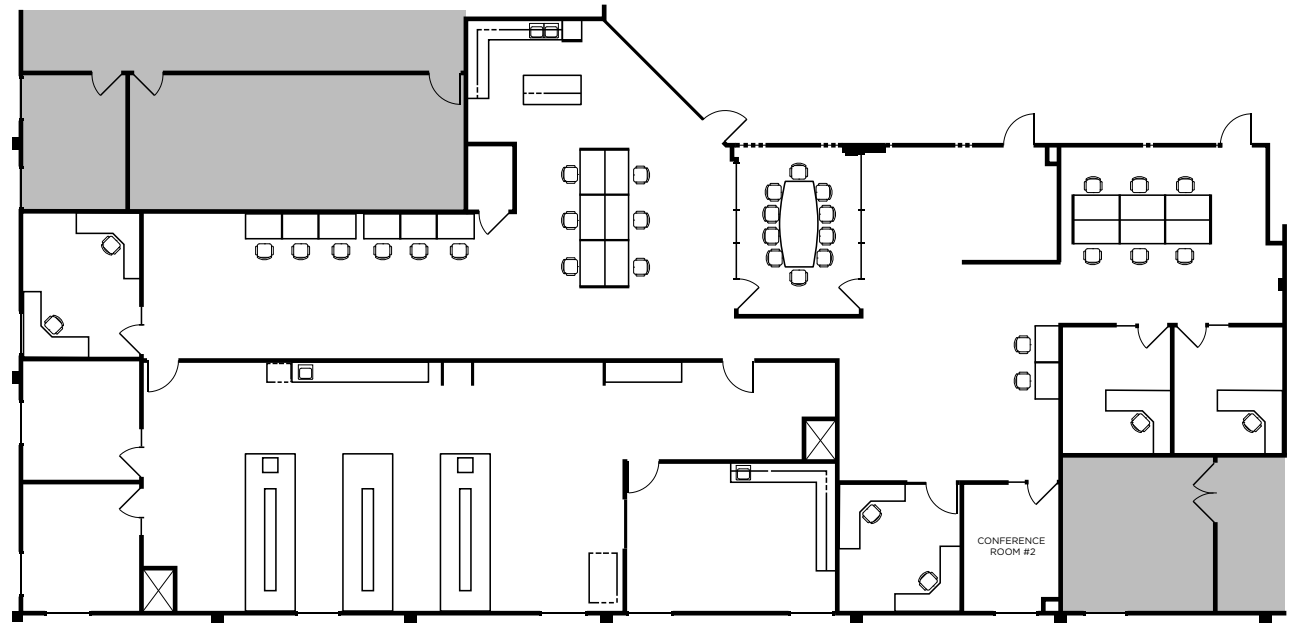

SUITE #31

±7,417 SF | FLOOR PLAN

OFFICE / LAB
AVAILABLE NOW

OFFICE

- 5 Breakout/Private Offices
- Open Conference Room
- Lobby
- Break Room
- Open Office Space

LAB

- 3 Lab Support Rooms
- 3 Benches
- 2 Sinks
- Open Lab Space
- 1 Fume Hood