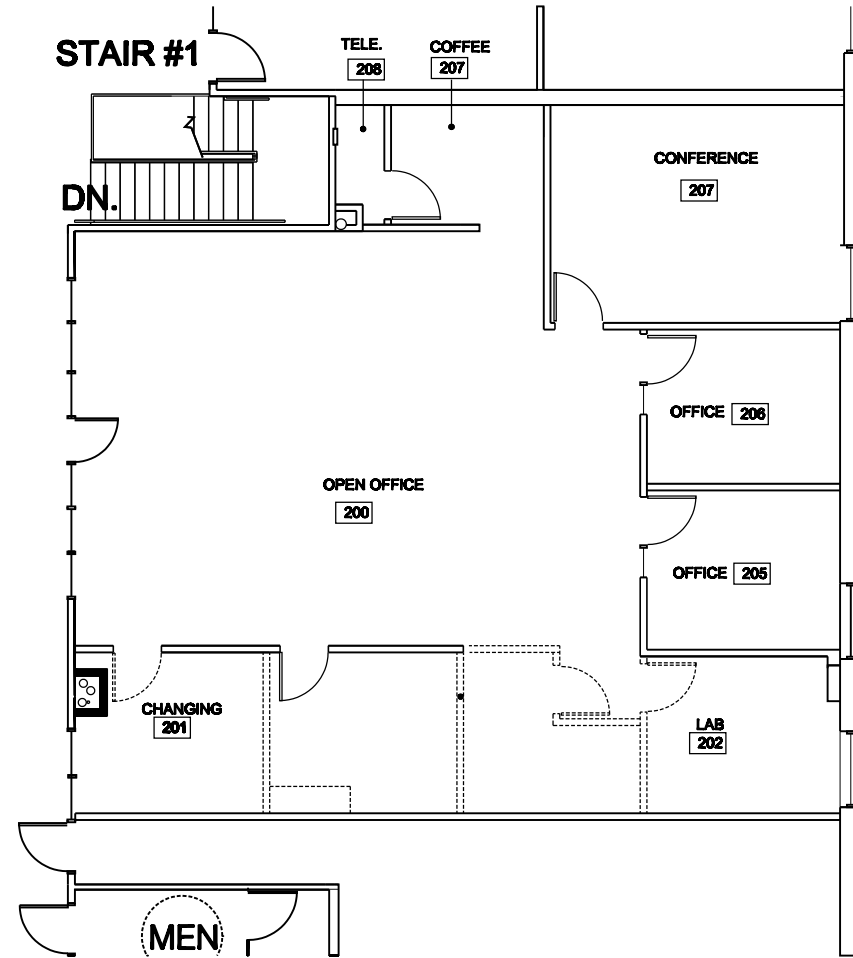

SUITE #14

±2,778 SF | FLOOR PLAN

**SPEC OFFICE / LAB
AVAILABLE NOW**

**RECENTLY COMPLETED
SPEC SUITE**

CLICK HERE FOR
INTERACTIVE
360°
TOUR

OFFICE

- 2 Private Offices
- Open Office Space
- Conference Room
- Break Area
- Copy Room

LAB

- Open Lab Space
- 2 Lab Support Rooms

SUITE #23

±2,577 SF | FLOOR PLAN

OFFICE / LAB
AVAILABLE Q4 2026

OFFICE

- Open Office
- 2 Offices
- 1 Conference Room

LAB

- Open Lab Space
- Change Room

SUITE #24

±6,319 SF | FLOOR PLAN

**OFFICE / LAB
AVAILABLE NOW**

OFFICE

- Reception
- 3 Private Offices
- Open Office
- 3 Storage Rooms
- Copy Room
- Utility Room
- Break Area

LAB

- Open Lab Space
- 1 Bench
- 1 Storage Room

SUITE #25

±3,871 SF | FLOOR PLAN

**OFFICE / LAB
AVAILABLE NOW**

OFFICE

- 2 Private Offices
- Break Room
- Open Office
- 1 Conference Room

LAB