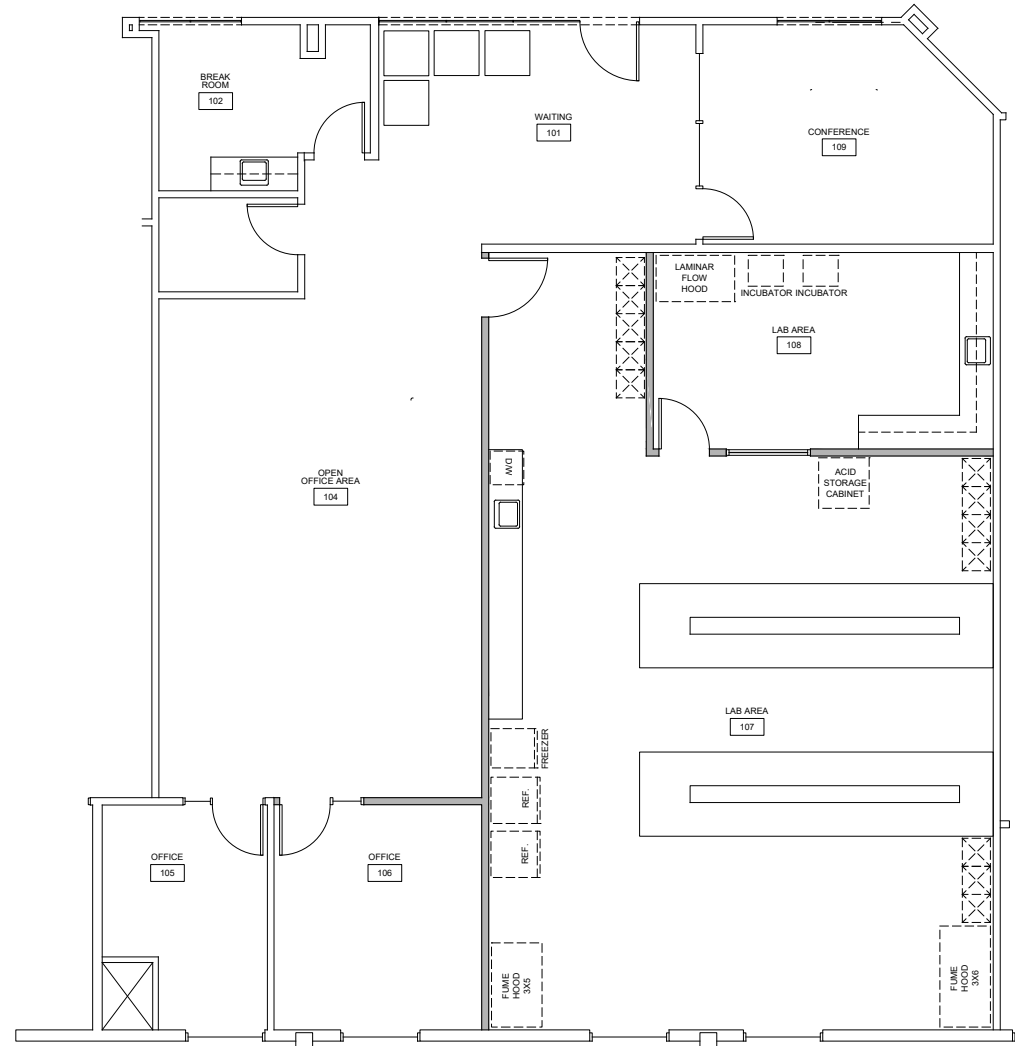

- Open Lab Space
- Change Room

SUITE #24

±6,319 SF | FLOOR PLAN

**OFFICE / LAB
AVAILABLE NOW**

OFFICE

- Reception
- 3 Private Offices
- Open Office
- 3 Storage Rooms
- Copy Room
- Utility Room
- Break Area

LAB

- Open Lab Space
- 1 Bench
- 1 Storage Room

SUITE #25

±3,871 SF | FLOOR PLAN

**OFFICE / LAB
AVAILABLE NOW**

OFFICE

- 2 Private Offices
- Break Room
- Open Office
- 1 Conference Room

LAB

- Open Lab Space
- 2 Benches
- 1 Lab Support Room
- 2 Fume Hoods

SUITE #31

±7,417 SF | FLOOR PLAN

OFFICE / LAB
AVAILABLE NOW

OFFICE

- 5 Breakout/Private Offices
- Open Conference Room
- Lobby
- Break Room
- Open Office Space