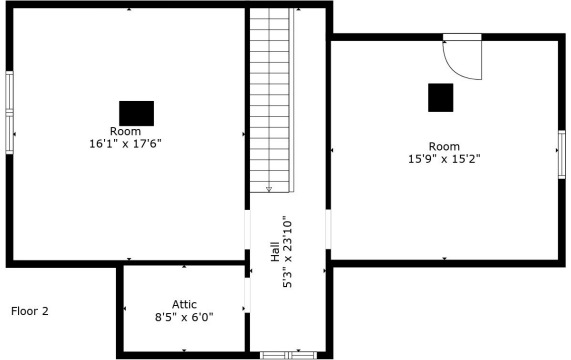

Floor 1

Floor 2

** Apartment on rear is not included in this floor plan.

TOTAL: 2480 sq. ft
 FLOOR 1: 2480 sq. ft, FLOOR 2: 0 sq. ft
 EXCLUDED AREAS: STORAGE: 126 sq. ft, HALL: 139 sq. ft, ATTIC: 53 sq. ft,
 ROOM: 521 sq. ft

Floor Plan Created By Cubicasa App. Measurements Deemed Highly Reliable But Not Guaranteed.