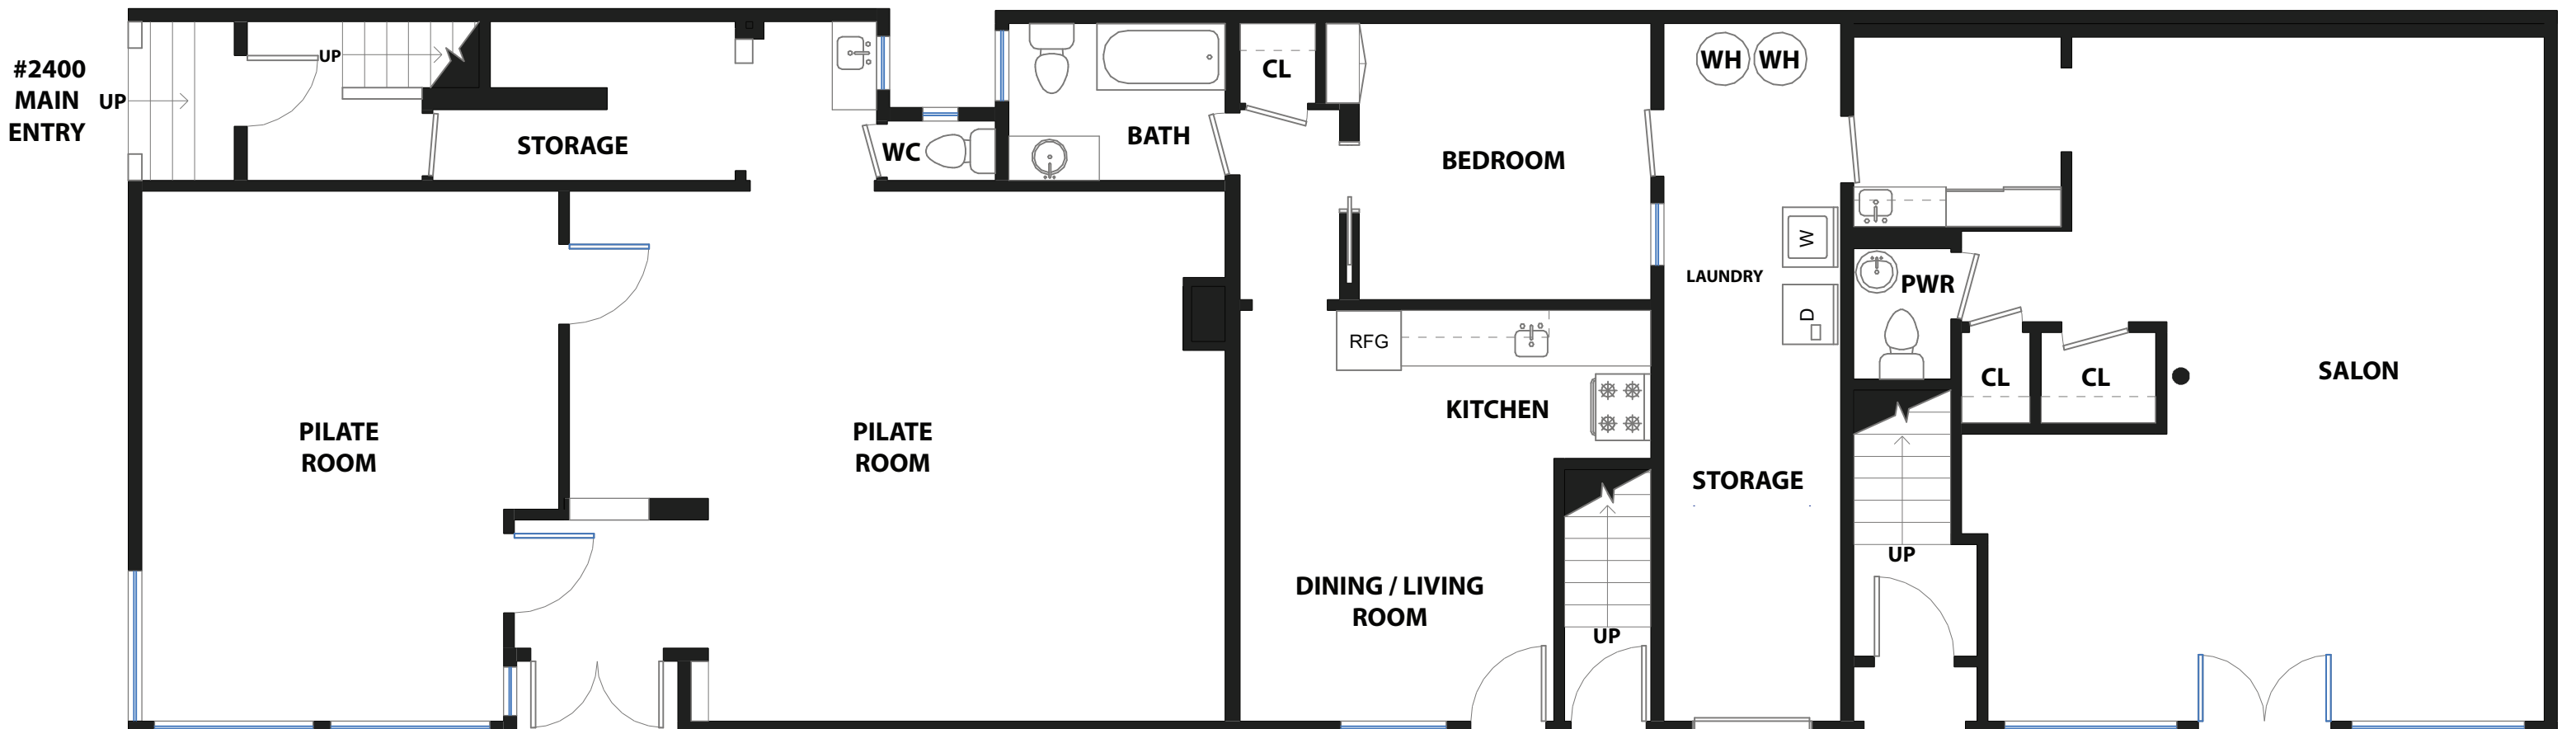

2301 WEBSTER STREET

SAN FRANCISCO, CALIFORNIA

PROPERTY SQF INFORMATION

LIVING SPACE
Square Footage: 4,147 Sq Ft*

* Upper Level:
Unit #2307 783
Unit #2305 548
Unit #2400 867

* Main Level:
Unit #2309 614
Unit #2303 424
Unit #2301 911

NON-LIVING SPACE
Square Footage: 1,602 Sq Ft*

* Attic Level 1,426
* Main Level:
Storage 176

APPROXIMATE TOTAL
LIVING & NON-LIVING SPACE

Square Footage: 5,749 Sq Ft*

ATTIC LEVEL

UPPER LEVEL

STREET LEVEL