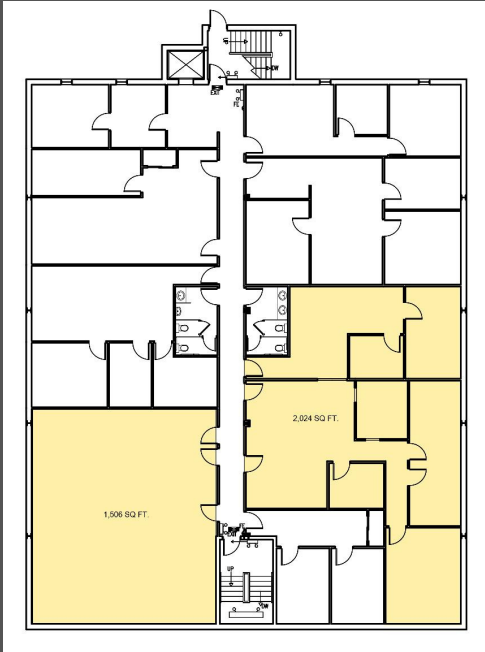

Office Space For Lease

3025 Washington Road
McMurray, PA 15317

MALANOS BUILDING

PROPERTY HIGHLIGHTS

- Ample Parking
- Flexible Lease Terms
- On-site Property Management / Landlord
- Convenient to Many Amenities

FLOOR PLANS | AVAILABLE SUITES

**1st Floor - 1,506 SF
2,024 SF**

2nd Floor - 856 SF

3rd Floor - 947 SF

Erin Bell Hirt, Director of Real Estate - 400 Mosites Way, Suite 100, Pittsburgh, PA 15205

Office: 412-923-2255 x267 Cell: 724-344-3774 Email: ebell@mosites.com