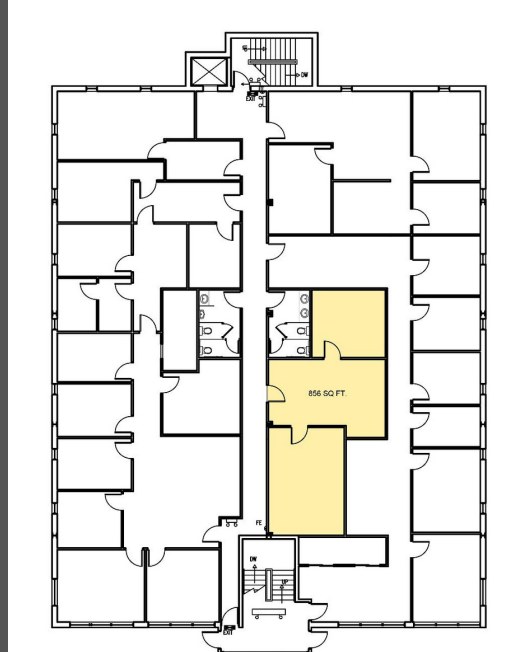

Office Space For Lease

3025 Washington Road
McMurray, PA 15317

MALANOS BUILDING

PROPERTY HIGHLIGHTS

- Ample Parking
- Flexible Lease Terms
- On-site Property Management / Landlord
- Convenient to Many Amenities

FLOOR PLANS | AVAILABLE SUITES

**1st Floor - 1,506 SF
2,024 SF**

2nd Floor - 856 SF

3rd Floor - 947 SF

Erin Bell Hirt, Director of Real Estate - 400 Mosites Way, Suite 100, Pittsburgh, PA 15205

Office: 412-923-2255 x267 Cell: 724-344-3774 Email: ebell@mosites.com