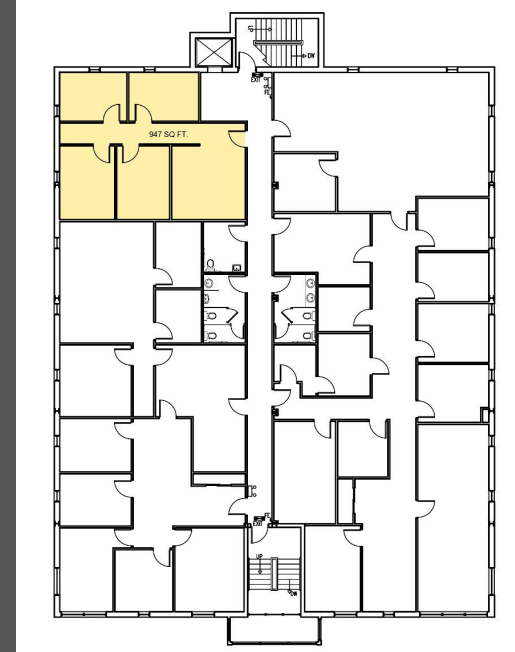

FLOOR PLANS | AVAILABLE SUITES

**1st Floor - 1,506 SF
2,024 SF**

2nd Floor - 856 SF

3rd Floor - 947 SF

Erin Bell Hirt, Director of Real Estate - 400 Mosites Way, Suite 100, Pittsburgh, PA 15205

Office: 412-923-2255 x267 Cell: 724-344-3774 Email: ebell@mosites.com