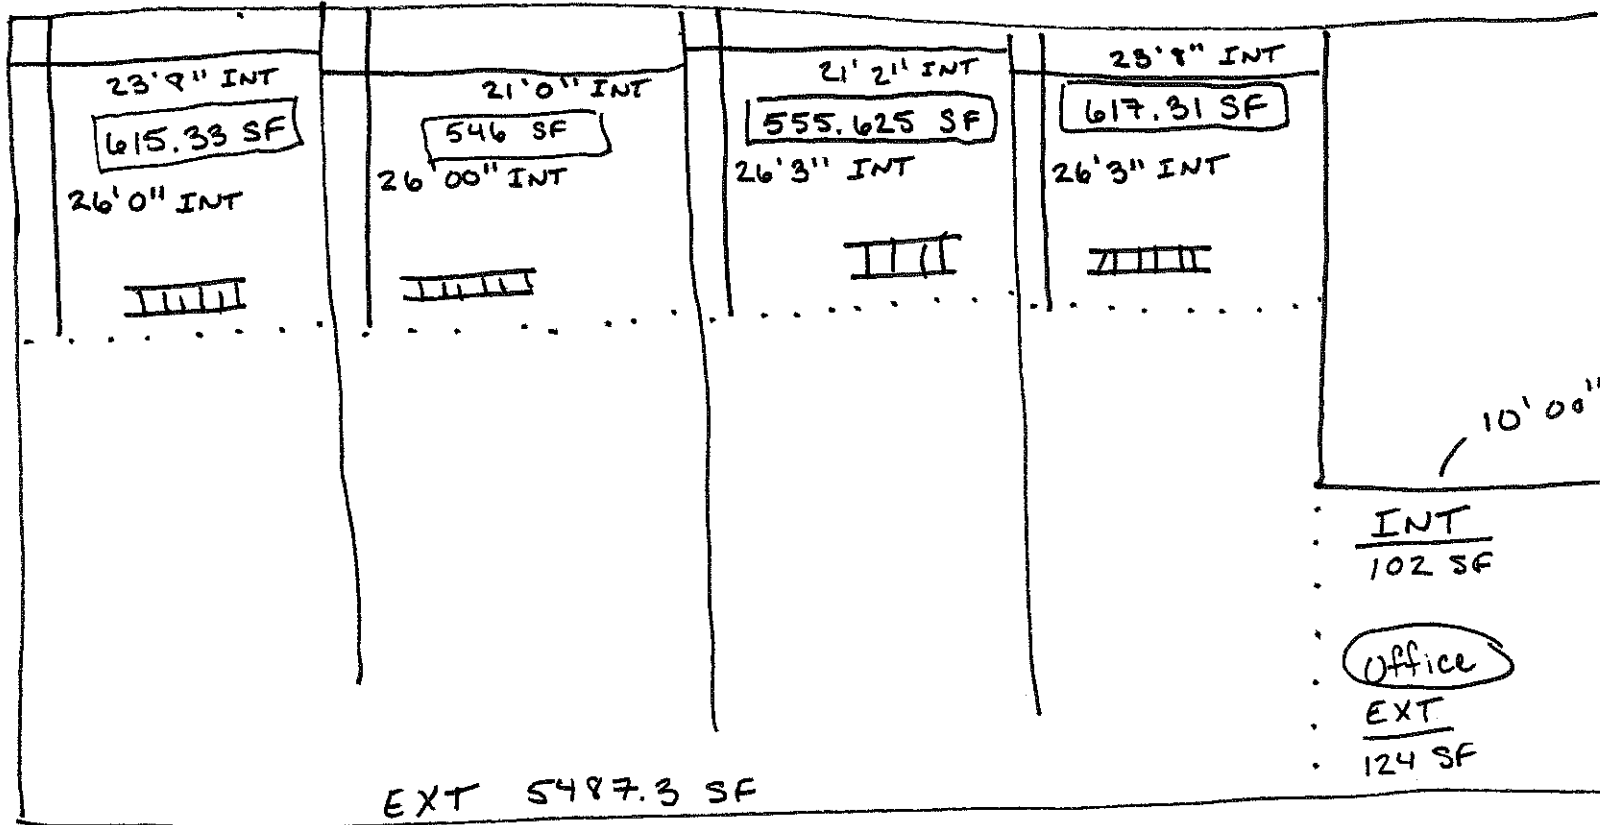

89' 10"
EXT

377-383 N SERVICE RD, WRIGHT CITY, MO 63390

89' 10"
EXT

TOTAL FOOTPRINT
EXT 5611.3 SF

UPSTAIRS SF
INT 2,334.27

TOTAL

7,945.57 SF