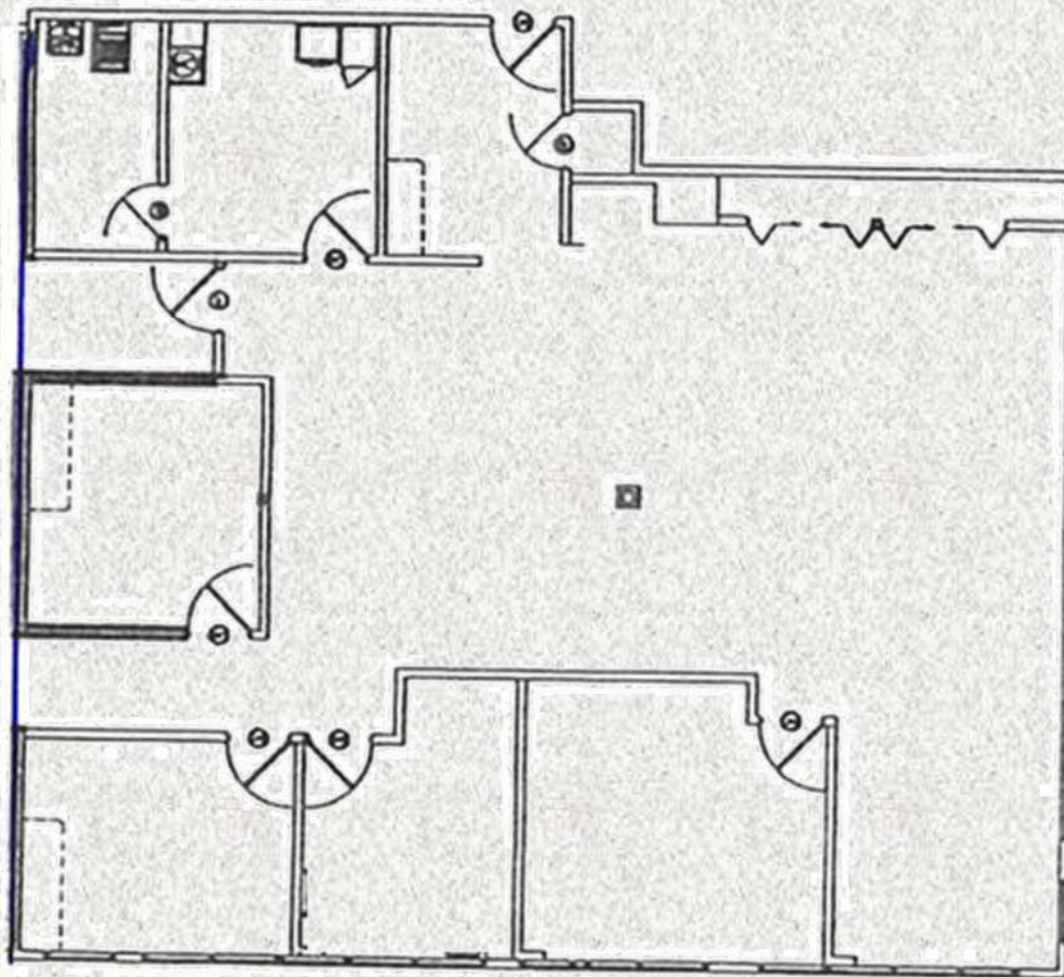

# Oak Cliff Terrace Office

6711 - 6717 S. Yale Tulsa, Oklahoma

**TFP**

TWENTY FIRST PROPERTIES, INC.

**Suite 6717-205**  
**2,325 Sq. Ft.**

- 5 Offices
- Reception
- Open Area

For additional information contact  
Paul Wilson  
at 918-629-9446 or  
email [paul@tfptulsa.com](mailto:paul@tfptulsa.com)  
[www.tfptulsa.com](http://www.tfptulsa.com)