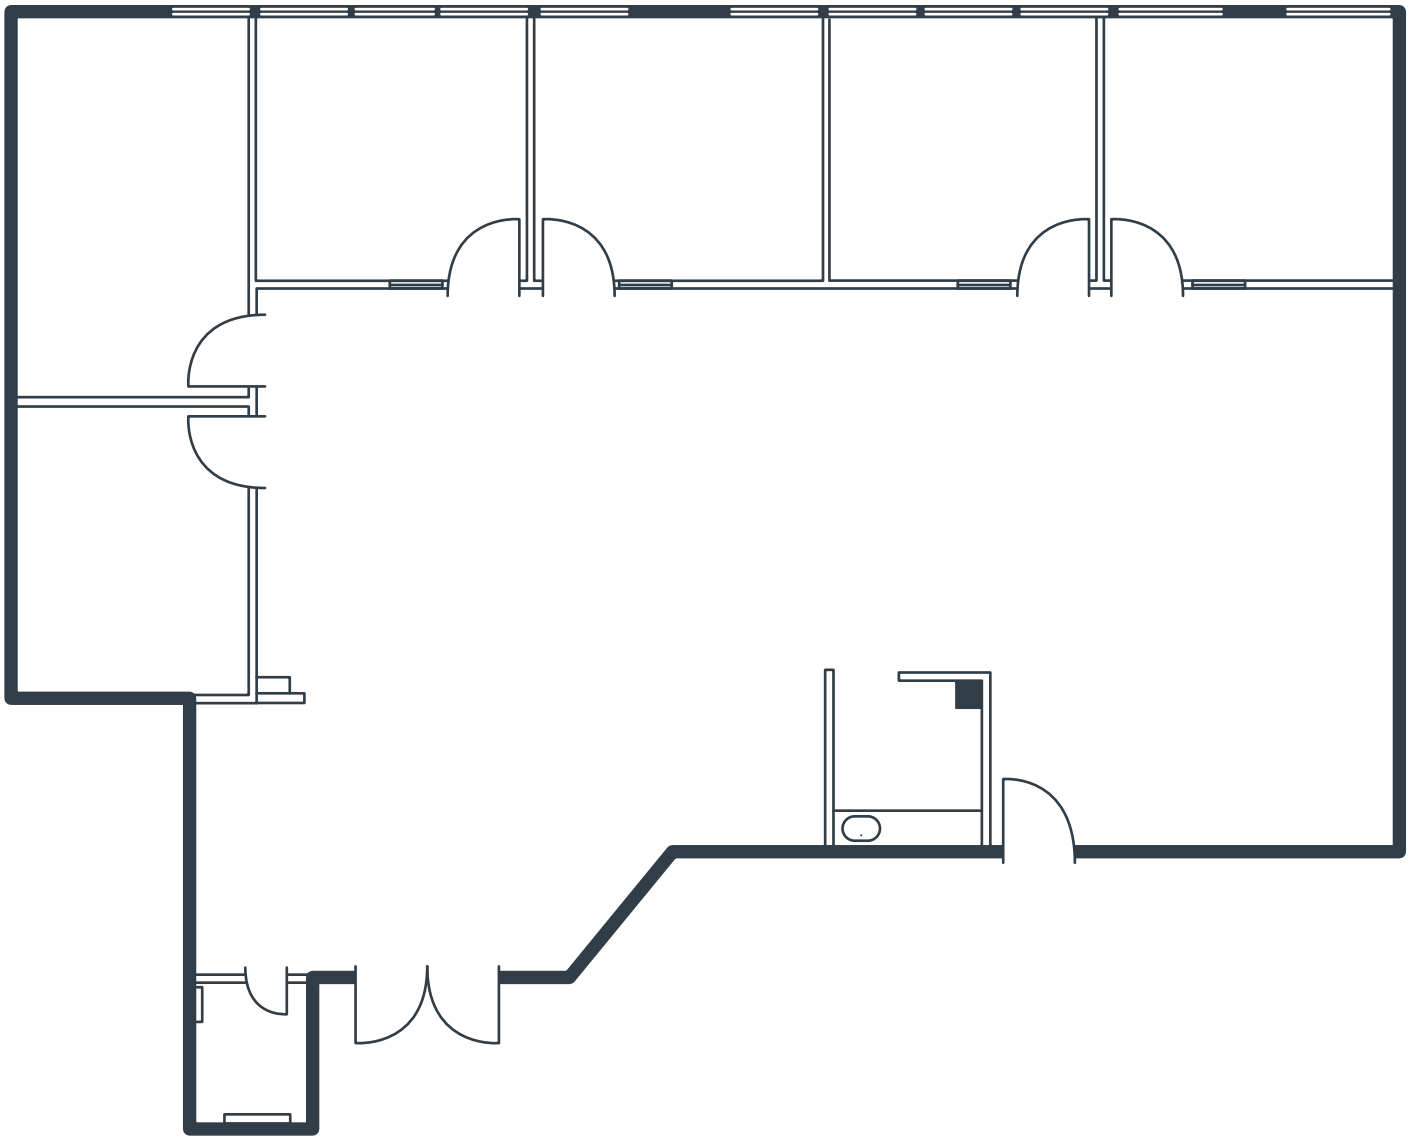

SPECTRUM POINTE  
2 South Pointe Dr., Suite 140  
Lake Forest, CA

2,768 Square Feet  
\$2.10 RSF/MO  
Full Service Gross

Notes:

- Reception
- 4 Window Offices
- Interior Office
- Conference Room
- Break Area
- Server Room
- Large Open Work Area
- Part of a Professionally Managed Business Park