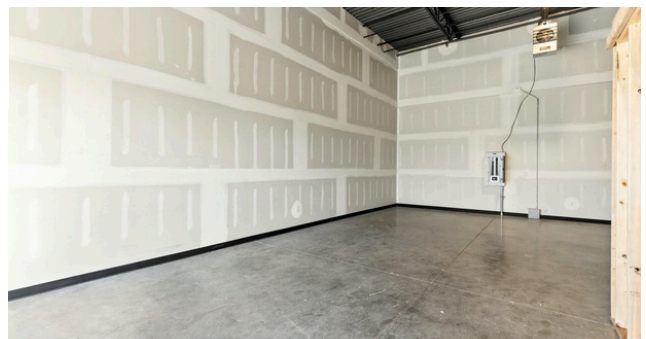

SMALL WAREHOUSE SPACE FOR RENT

**SPRINGVILLE,
UTAH**

UNITS STARTING AT
1020 sqft

PROVO BAY LOCATION

317 N 2000 W
SPRINGVILLE, UT 84663

PROPERTY FEATURES

12'X10' AND 14'X12' ROLL-
UP DOORS AVAILABLE

PRIVATE
BATHROOM*

16' CEILINGS

YARDS
AVAILABLE*

*FEATURES VARY BY PARK AND AVAILABILITY.

CONTACT US:

 **(385)-334-4416**

 **WORKBAY.COM**