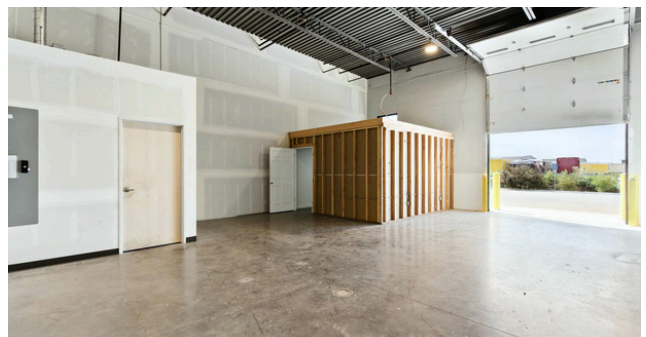

SMALL WAREHOUSE SPACE FOR RENT

**SPRINGVILLE,
UTAH**

UNITS STARTING AT
1020 sqft

PROVO BAY LOCATION

317 N 2000 W
SPRINGVILLE, UT 84663

PROPERTY FEATURES

12'X10' AND 14'X12' ROLL-
UP DOORS AVAILABLE

PRIVATE
BATHROOM*

16' CEILINGS

YARDS
AVAILABLE*

*FEATURES VARY BY PARK AND AVAILABILITY.

CONTACT US:

 **(385)-334-4416**

 **WORKBAY.COM**