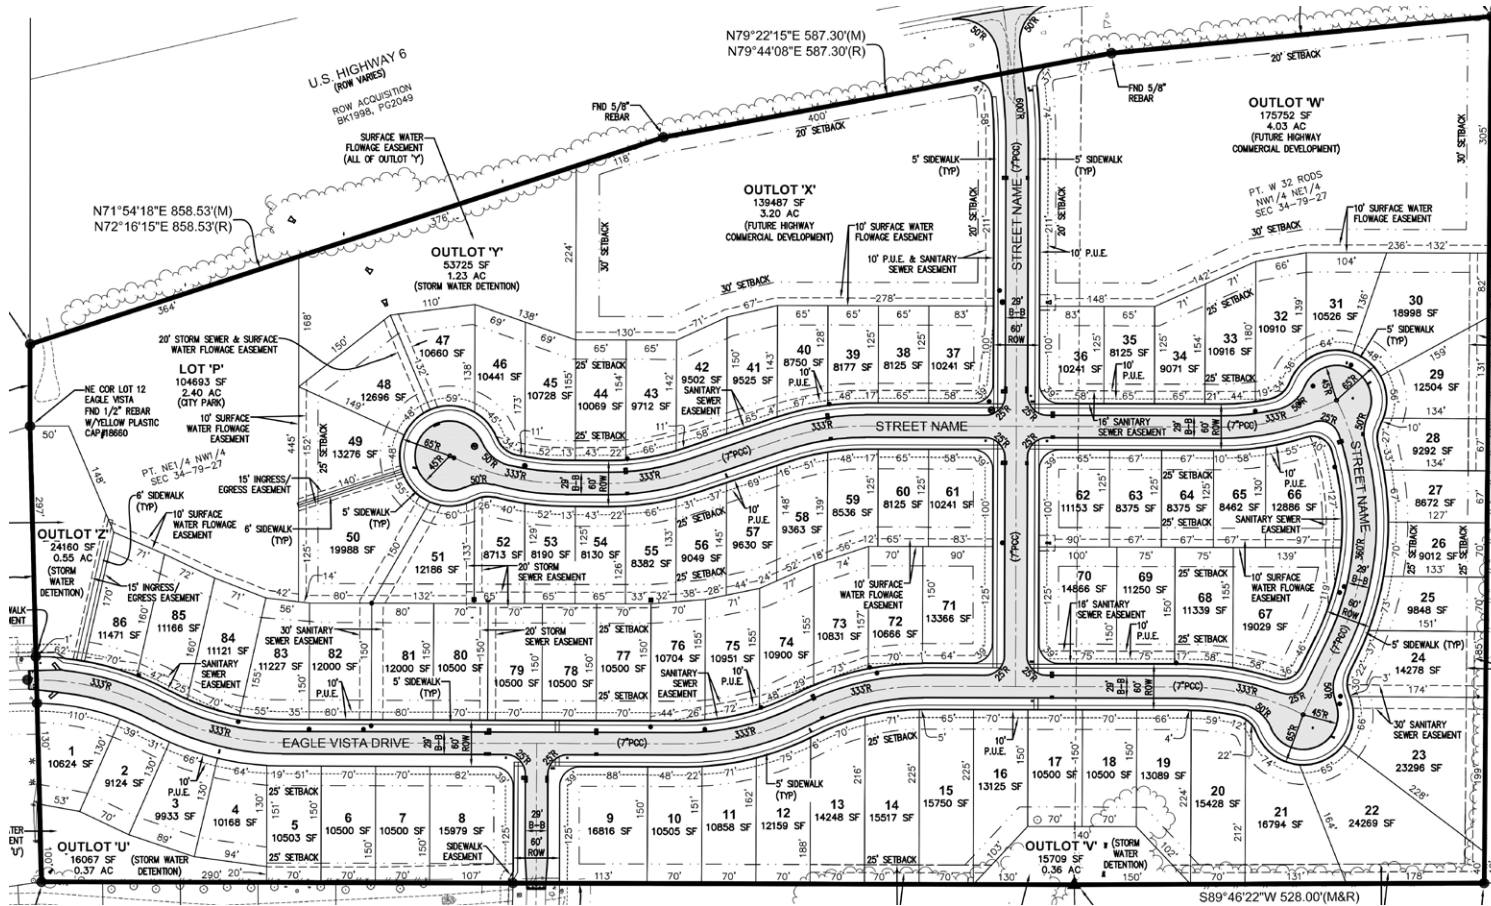

Eagle Vista Commercial Lots

Dallas County Sheriff's Office

Ortonville Industrial

James Point Commercial

Shefford Industrial Park

Waukee High School

290th Street

MAP DATA ©2021 GOOGLE

Eagle Vista, Adel, IA

Site Plan

PROPERTY INFORMATION

- Zoned for Commercial
- \$6 / SF

Accurate Commercial
 Jared Johnson | 515.556.0124 | JJohnson@AccurateDevelopment.com
WWW.ACCURATEDEVELOPMENT.COM

Eagle Vista, Adel, IA

Site Plan