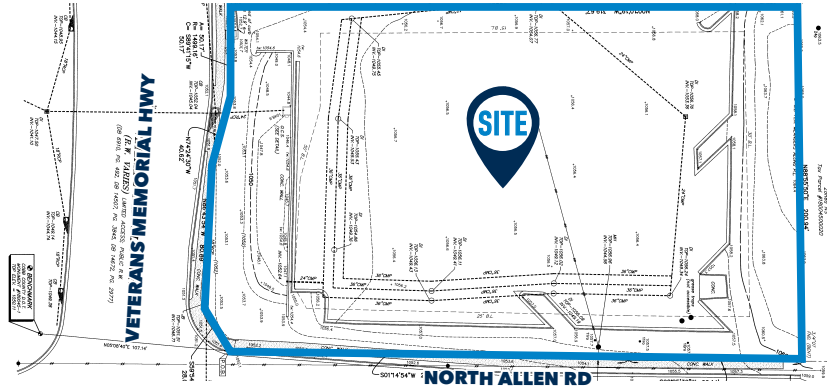

**LAND
FOR SALE**
1.5 ACRES

301 VETERANS MEMORIAL HWY

Mableton, GA 30126

404.252.1200 // www.skcr.com

900 Circle 75 Parkway #720, Atlanta, GA 30339

PROPERTY INFO

FEATURES

- » 65,157 SF
- » 1.5 AC
- » Zoning: NRC - Neighborhood Retail Commercial
- » Restaurant, retail, office, and bank site
- » Close to I-285 and I-20
- » Easy access to Fulton County Airport and Hartsfield-Jackson International Airport
- » Cobb County opportunity zone
- » ±21,000 VPD