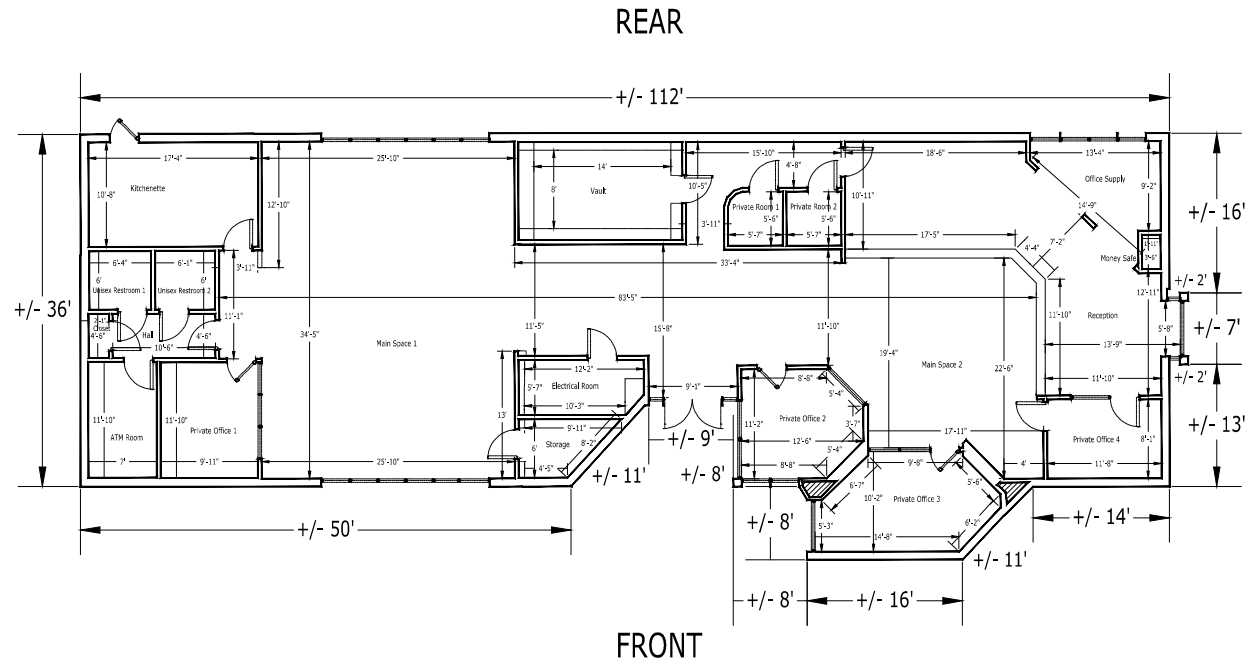

Dunedin Plaza
Shopping Center

TOBIN PROPERTIES

1101 Bay Tolan Drive
Hollywood, FL 33021

Unit # 912
+/- 4,090 SF

Width
+/- 114'

Depth
+/- 44'

Plans produced by:
ID Plans

1 MAIN FLOOR