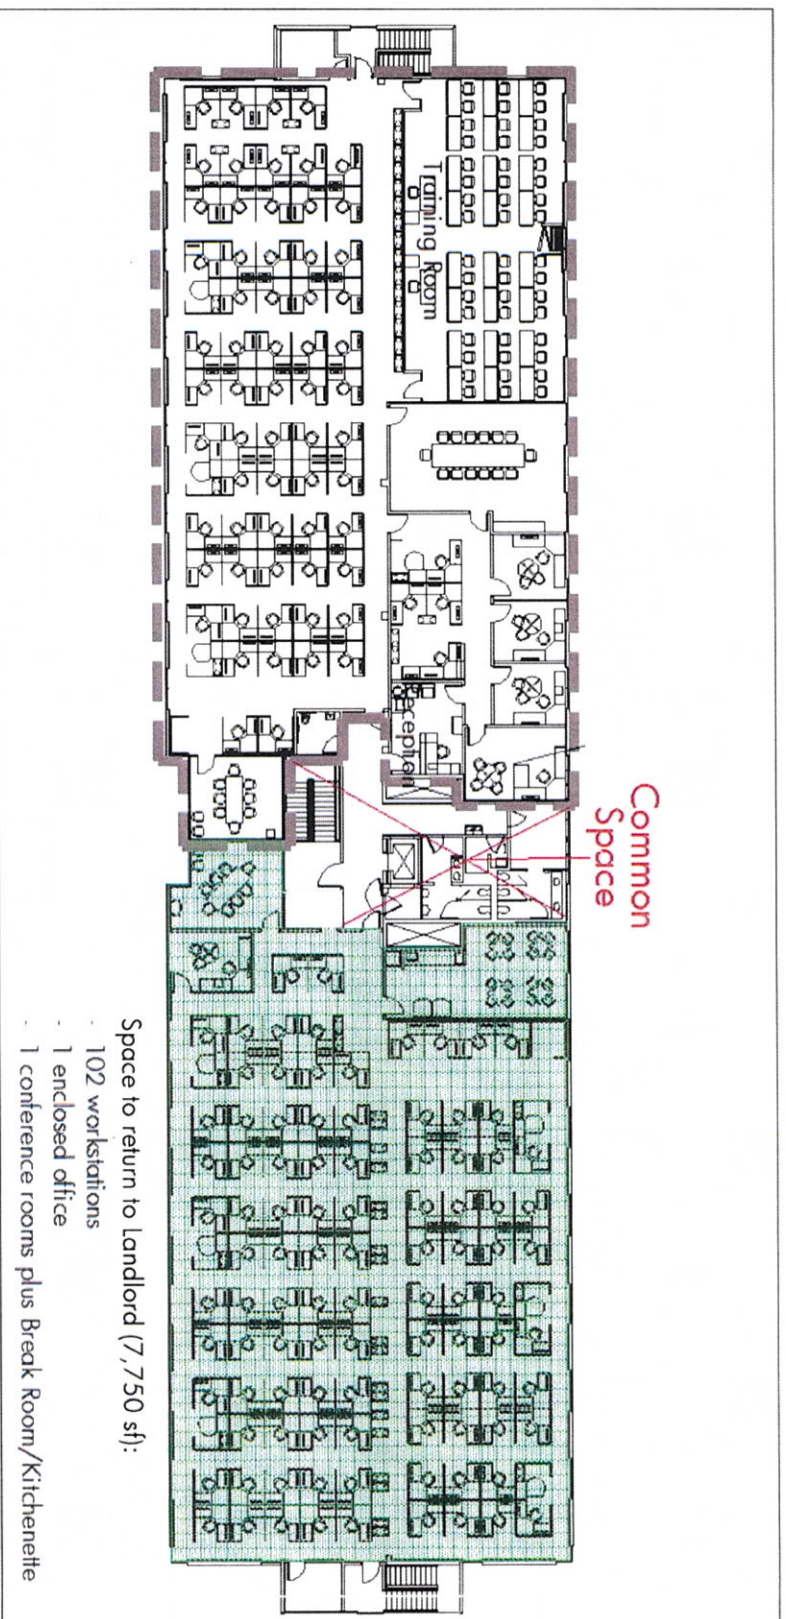

# TALLAHASSEE (TLE02)

Floor Plan – TLE02 Second Floor

Tallahassee, FL (TLE02) "Montgomery Building"  
Second Floor Plan