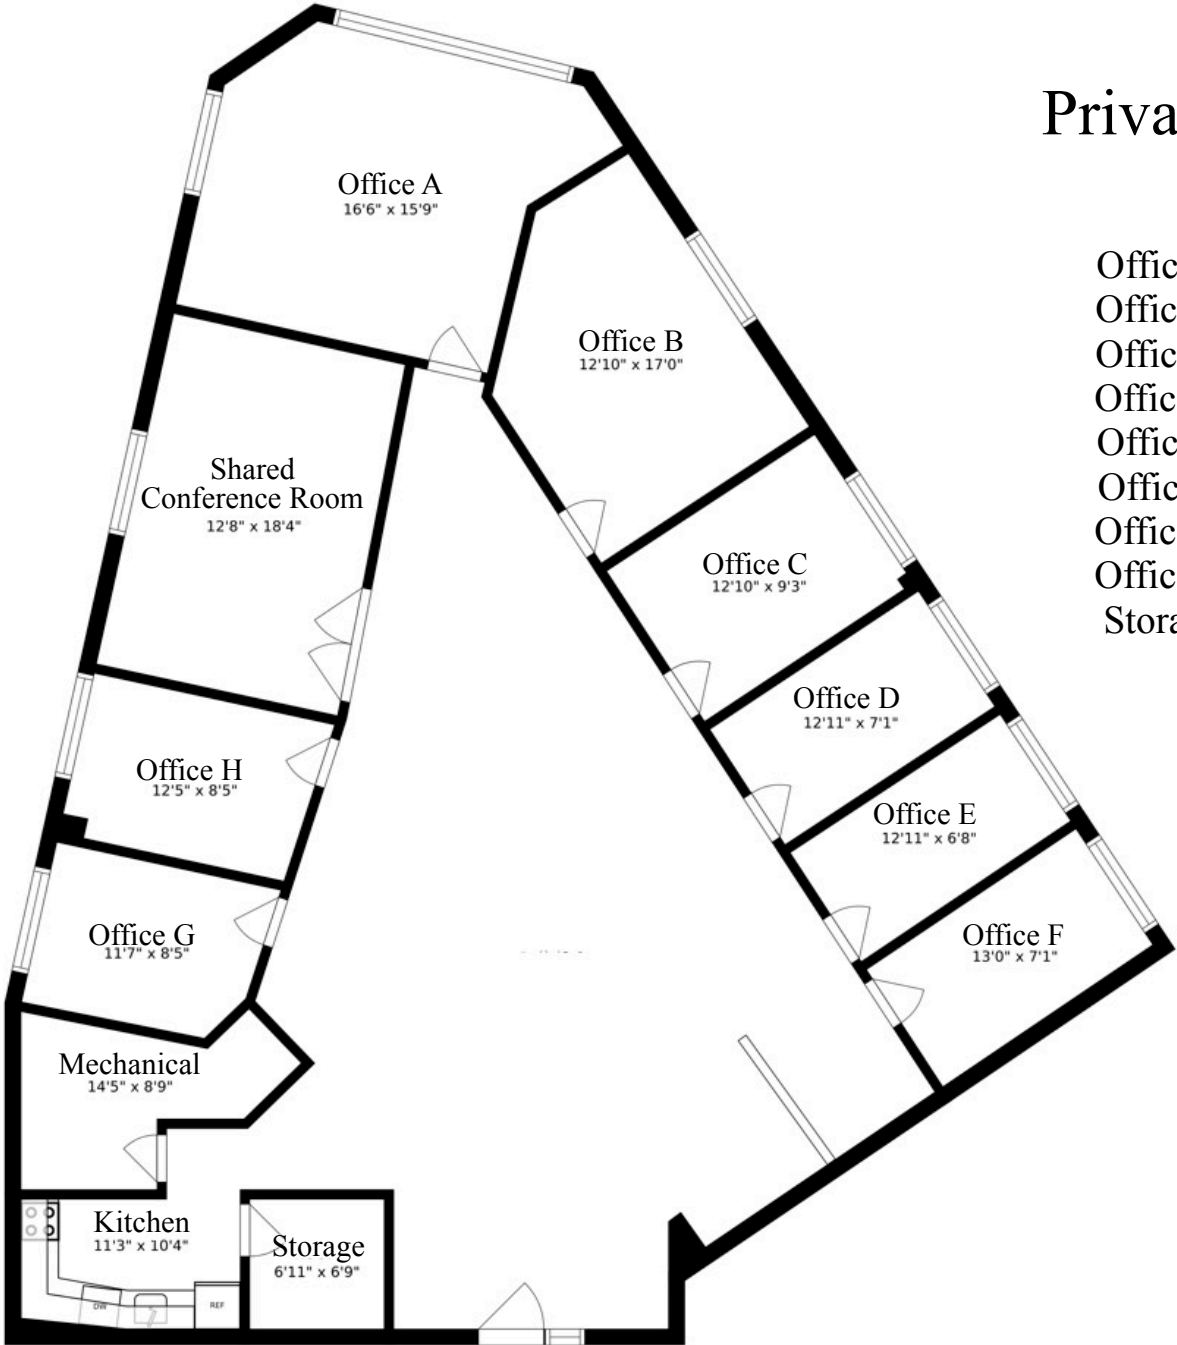

Suite 203

Private Offices

- Office A - \$850
- Office B - \$750
- Office C - \$650
- Office D - \$600
- Office E - \$600
- Office F - \$600
- Office G - \$625
- Office H - \$625
- Storage - \$250

SIZES AND DIMENSIONS ARE APPROXIMATE, ACTUAL MAY VARY.