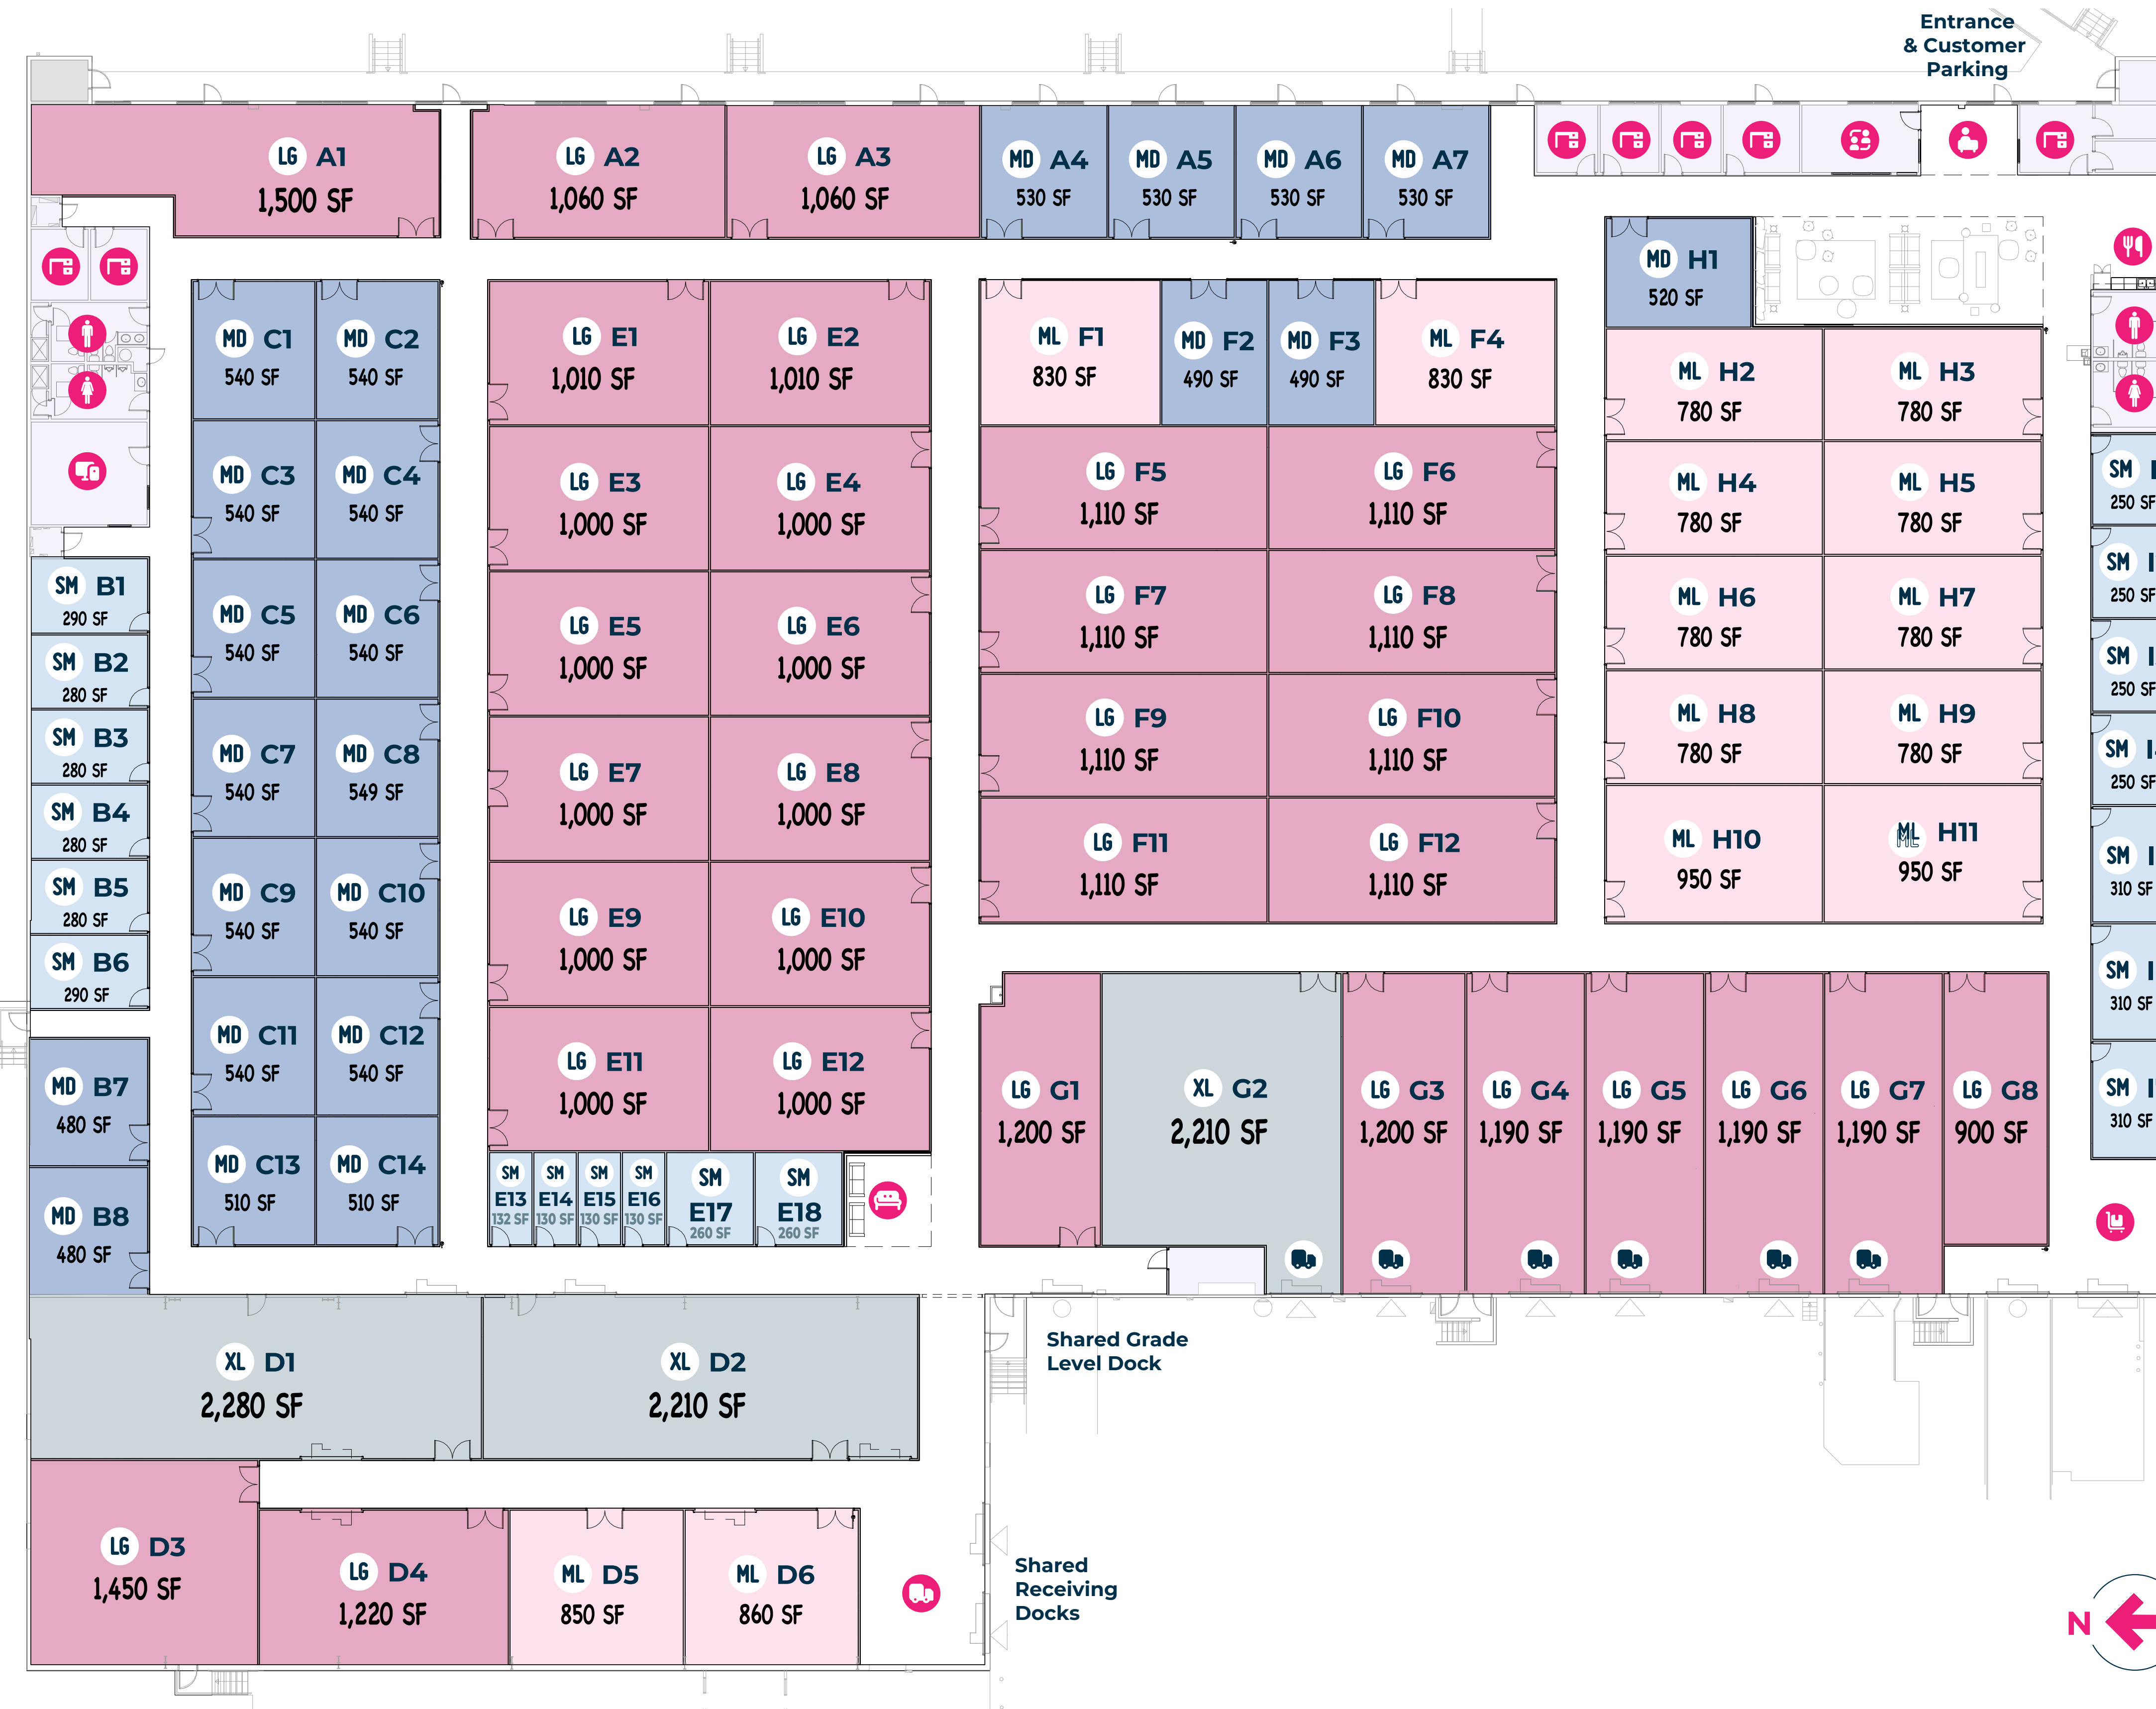

PORTAL

WAREHOUSING

Portal Warehousing Orlando

4121 SW 34th St, Orlando, FL 32811

(689) 302-2932

KEY

- LOBBY
- OFFICE
- CO-WORKING
- CONTENT STUDIO
- COMMON SPACE
- KITCHEN
- MEN'S ROOM
- WOMEN'S ROOM
- DOCKING AREA
- DAILY CARRIER PICKUP AREA
- PRIVATE DOCK
- SMALL UNIT - 100 - 350 SF
- MEDIUM UNIT - 350 - 600 SF
- MEDIUM LARGE UNIT - 600 - 1000 SF
- LARGE UNIT - 1,000 SF - 1,500 SF
- EXTRA LARGE UNIT - 1,500+ SF