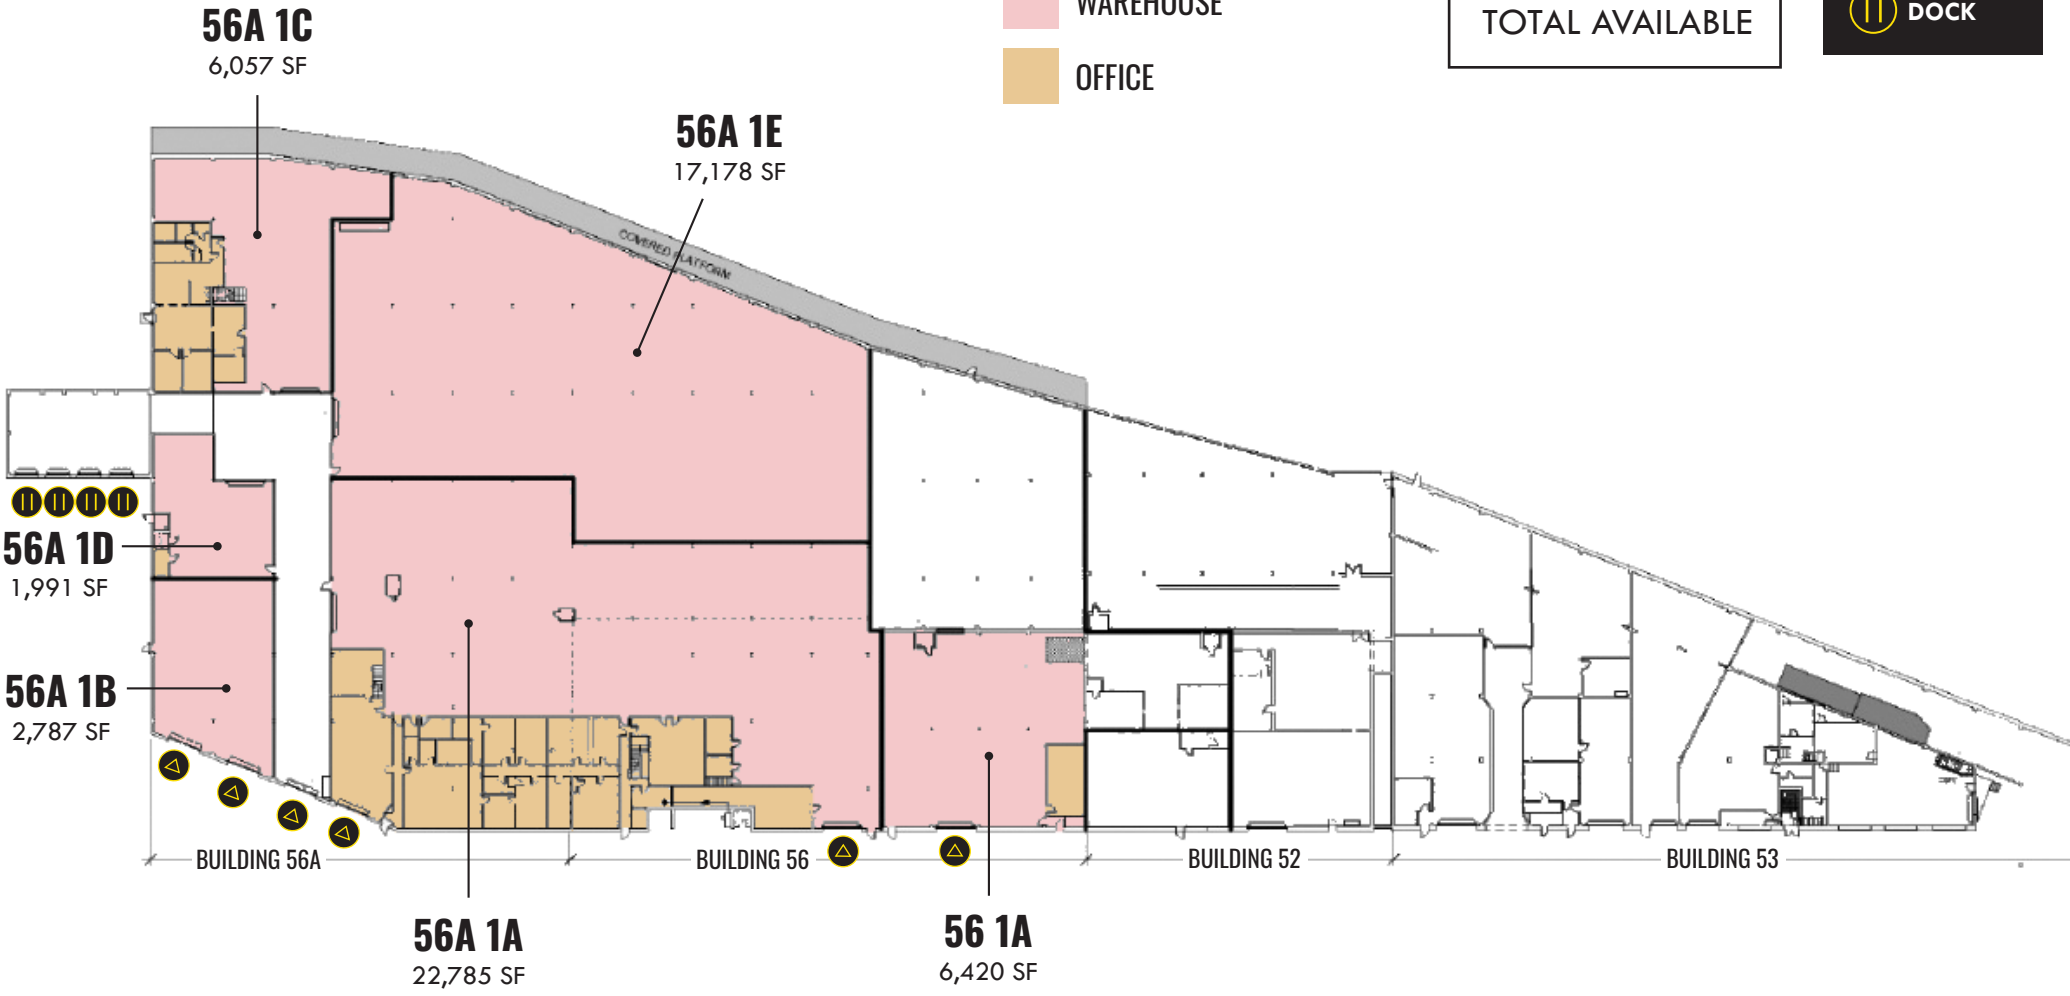

- Up to 57,000 SF \pm warehouse space available at Baltimore's historic Crown Industrial Park
- Up to 22' \pm clear heights
- Four (4) docks and six (6) drive-ins
- Ample exterior parking (fenced and gated)
- Excellent access to I-95

AVAILABLE:	57,218 SF \pm
CLEAR HEIGHT:	UP TO 22' \pm
DOCKS:	4
DRIVE-INS:	6
POWER:	3-PHASE 120/240V
ZONING:	C-2 (COMMUNITY COMMERCIAL DIST.)
RENTAL RATE:	\$5.50 PSF, NNN

GOOGLE STREET VIEW

AERIAL

-  DRIVE-IN
-  DOCK

57,218 SF ± AVAILABLE

S JANNEY ST

EASTERN AVE

ENTRANCE 2

ENTRANCE 1

FAIT AVE

FOSTER AVE

FLEET ST

FLOOR PLAN

57,218 SF ±
TOTAL AVAILABLE

 DRIVE-IN
 DOCK

 WAREHOUSE
 OFFICE

LOCAL BIRDSEYE

TRADE AREA

DRIVING DISTANCE TO:

INTERSTATE 895
0.6 MILES
3 MIN. DRIVE