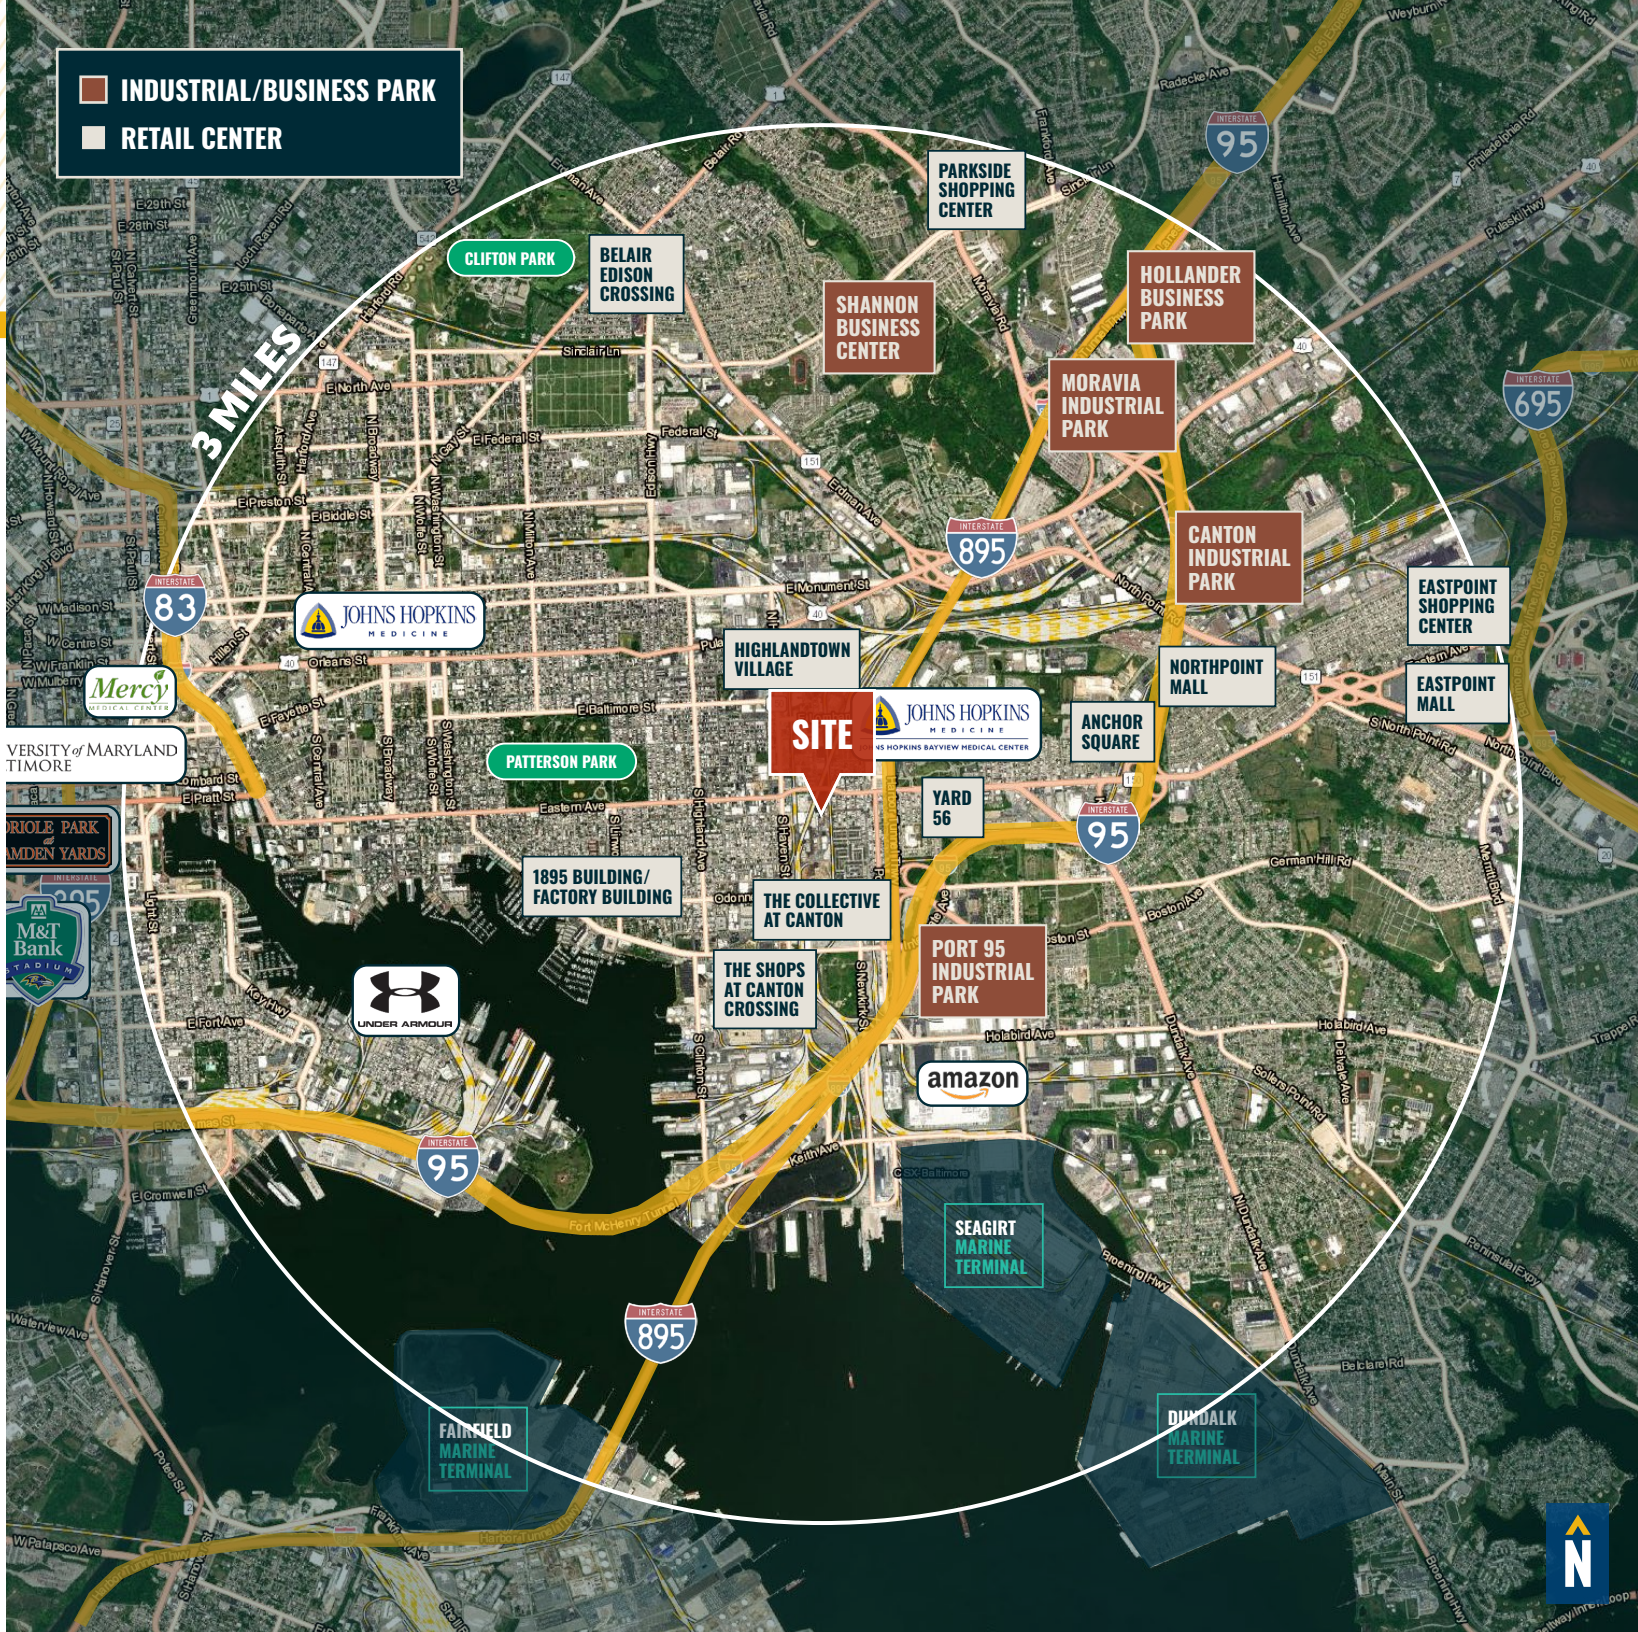

TRADE AREA

DRIVING DISTANCE TO:

INTERSTATE 895
0.6 MILES
3 MIN. DRIVE

INTERSTATE 95
0.8 MILES
4 MIN. DRIVE

40
1.6 MILES
7 MIN. DRIVE

PORT OF BALTIMORE
2.0 MILES
8 MIN. DRIVE
(SEAGIRT MARINE TERMINAL)

BWI
BALTIMORE/WASHINGTON INTERNATIONAL
12.7 MILES
16 MIN. DRIVE

BALTIMORE, MD
4.0 MILES
14 MIN.

WASHINGTON, DC
41.5 MILES
50 MIN.

PHILADELPHIA, PA
99.7 MILES
1 HR. 30 MIN.

RICHMOND, VA
151.0 MILES
2 HRS. 20 MIN.