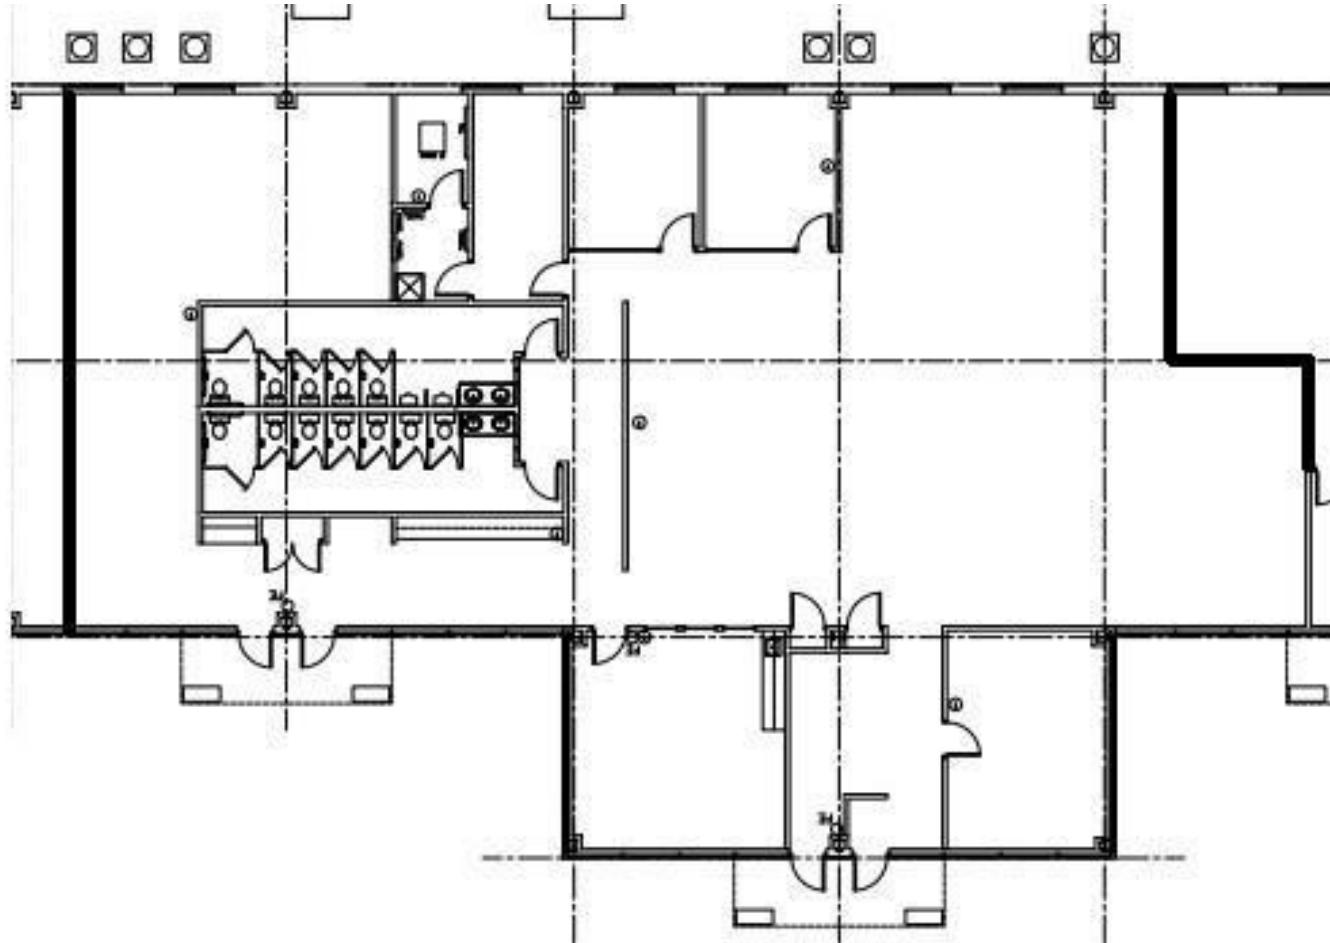

**AVAILABLE SPACE:** 1,267 SF - 9,250 SF

- Suite 6425 GK - 6,000 SF
- Suite 6425 LM - 3,250 SF
- Suite 6431 J - 1,267 SF

(GK and LM can be combined for a total of 9,250 SF)

**BASE RENT:**

\$14.50 PSF (Estimated for 2026)

**CAM RATE:**

\$7.47 PSF (Estimated for 2026)

**PARKING RATIO:**

4.06/1,000 SF

**FOR LEASE**  
INQUIRE FOR MORE INFORMATION

6425-6431 Alum Creek Drive | Groveport OH, 43235

**6425 Suite GK**  
6,000 SF

**FOR LEASE**  
INQUIRE FOR MORE INFORMATION