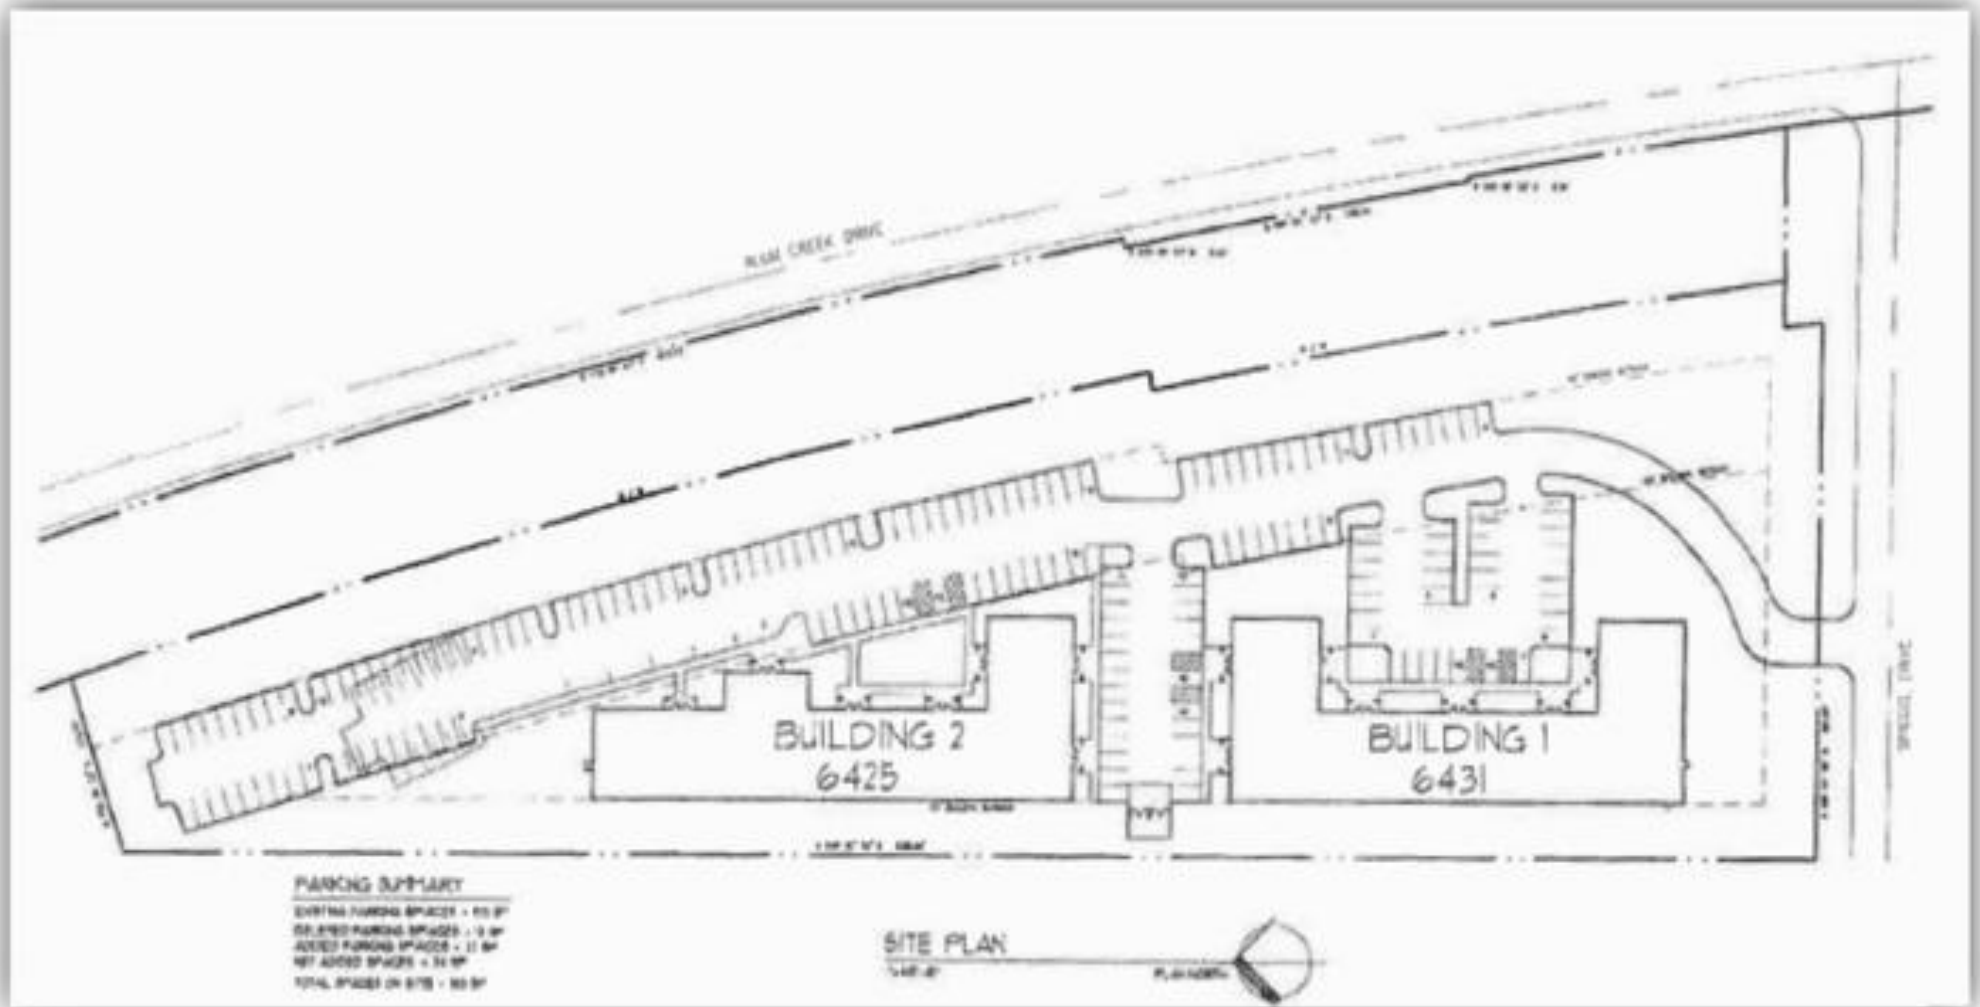

**6431 Suite J**  
1,275 SF

**FOR LEASE**  
INQUIRE FOR MORE INFORMATION

6425-6431 Alum Creek Drive | Groveport OH, 43235

**6431 Suite J**  
Interior Photos

**FOR LEASE**  
INQUIRE FOR MORE INFORMATION

6425-6431 Alum Creek Drive | Groveport OH, 43235