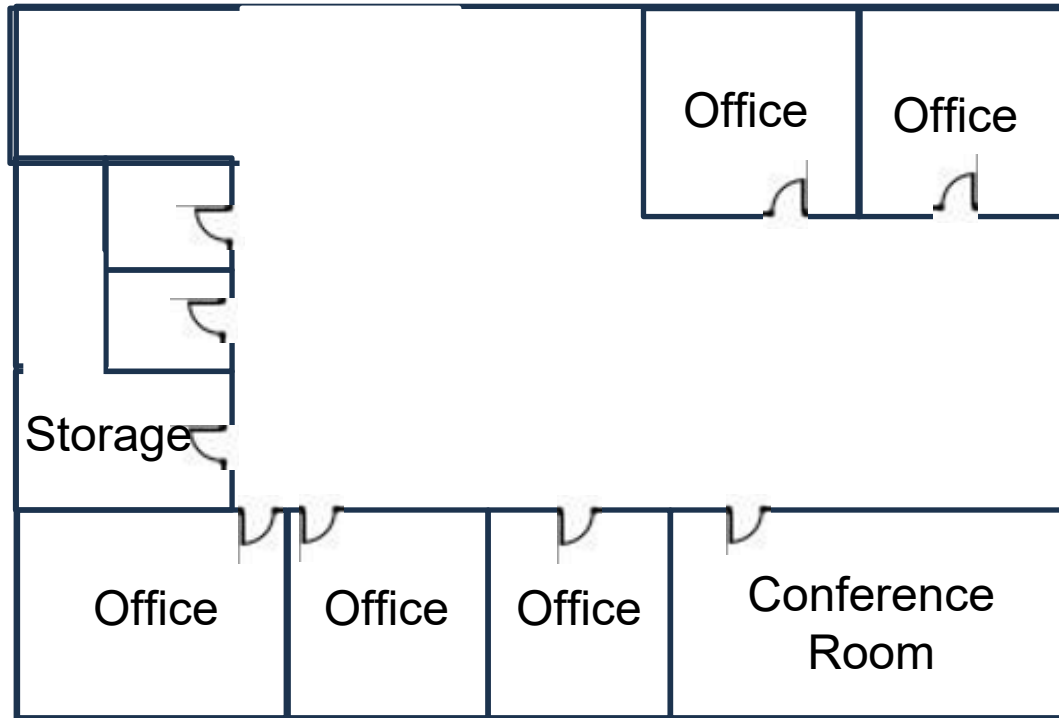

6425-6431 Alum Creek Drive | Groveport OH, 43235

**6425 Suite GK**  
Interior Photos

**FOR LEASE**  
INQUIRE FOR MORE INFORMATION

6425-6431 Alum Creek Drive | Groveport OH, 43235

**6425 Suite LM**  
3,250 SF