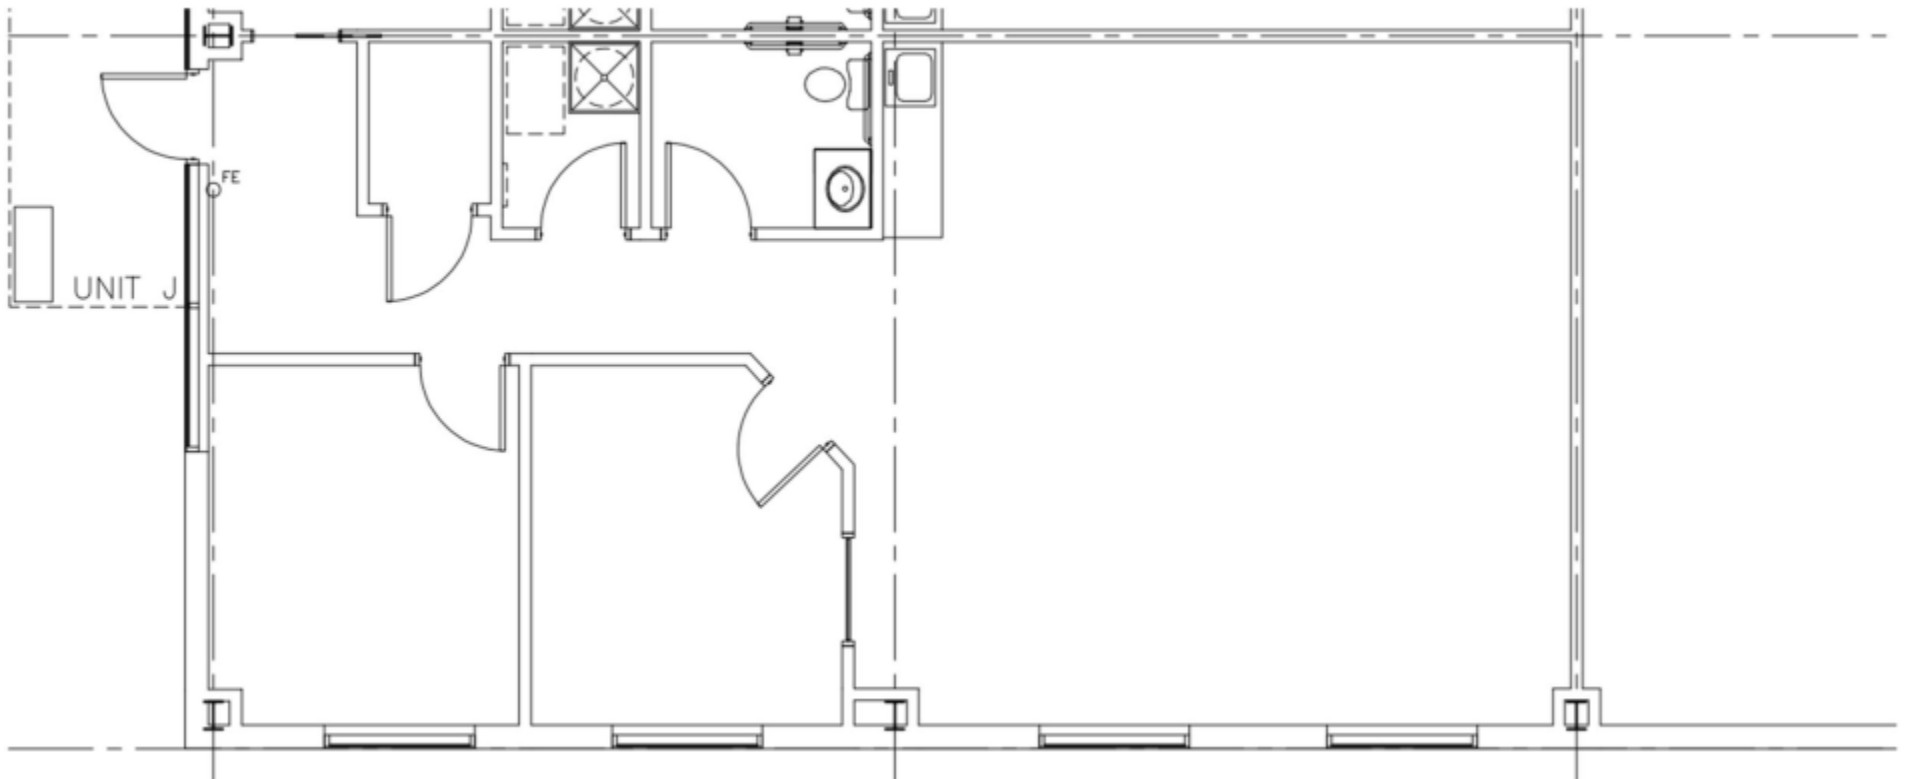

**6431 Suite J**  
1,275 SF

**FOR LEASE**  
INQUIRE FOR MORE INFORMATION

6425-6431 Alum Creek Drive | Groveport OH, 43235

**6431 Suite J**  
Interior Photos

**FOR LEASE**  
INQUIRE FOR MORE INFORMATION

6425-6431 Alum Creek Drive | Groveport OH, 43235