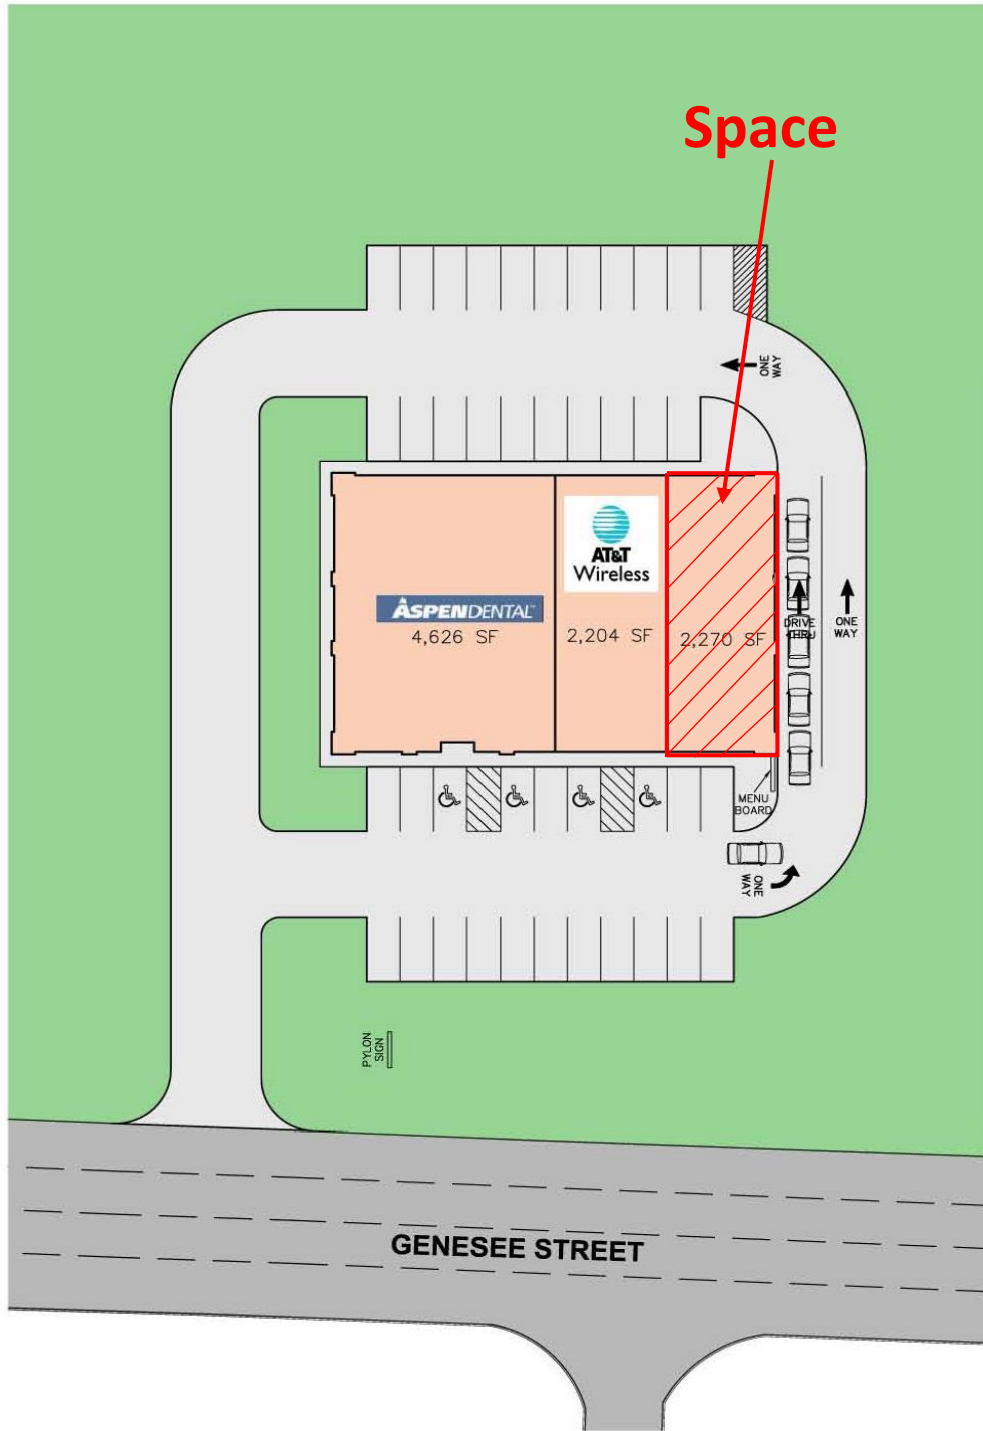

For Lease
Former Americu- 2,488 sq. ft.
With Drive Thru
Available 1/1/25
224 North Genesee St
Utica, NY 13502

Thruway Ramps

Thruway Ramps

23,788 cars/day

Site

North Genesee St

Pylon panel available

Property Highlights

- Former Americu
- 2,488 sq. ft.
- Located directly on North Genesee St next to the NYS Thruway Ramp
- Join Aspen Dental and AT&T
- Over 23,700 cars per day in front of site.

Contact Information Kevin Langan