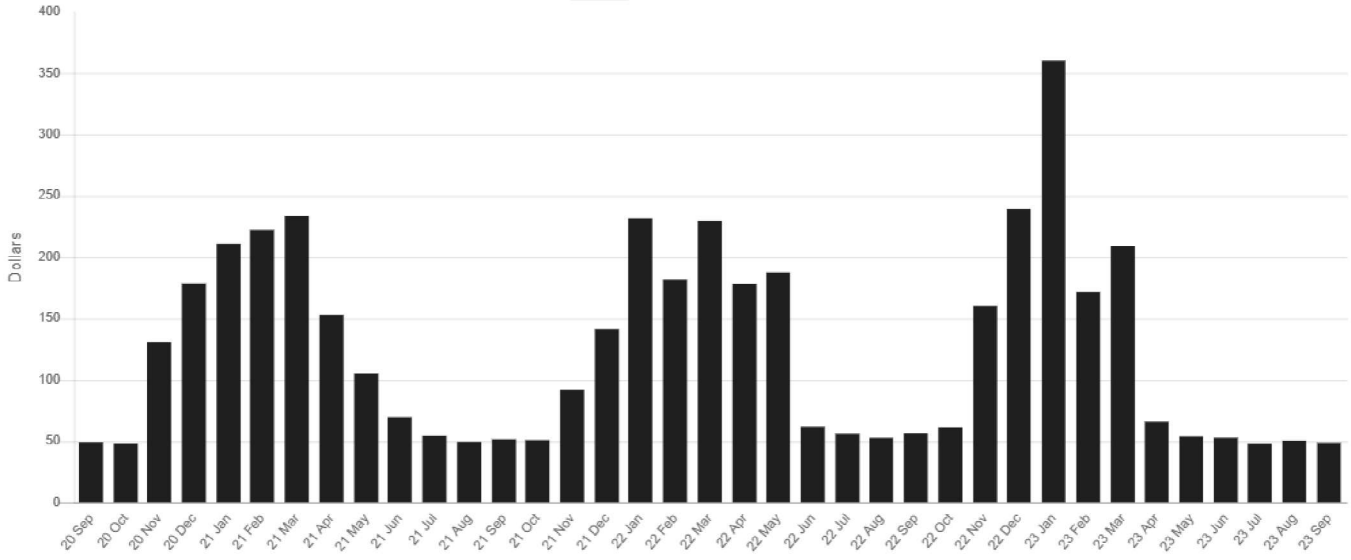

Usage History

Property address: 1531 NATIONAL AVE, HELENA, MT, 596012969

Show usage for

View Usage

mm/dd/yyyy - mm/dd/yyyy

Gas Usage History

■ Gas Usage History

Previous Usage ⓘ