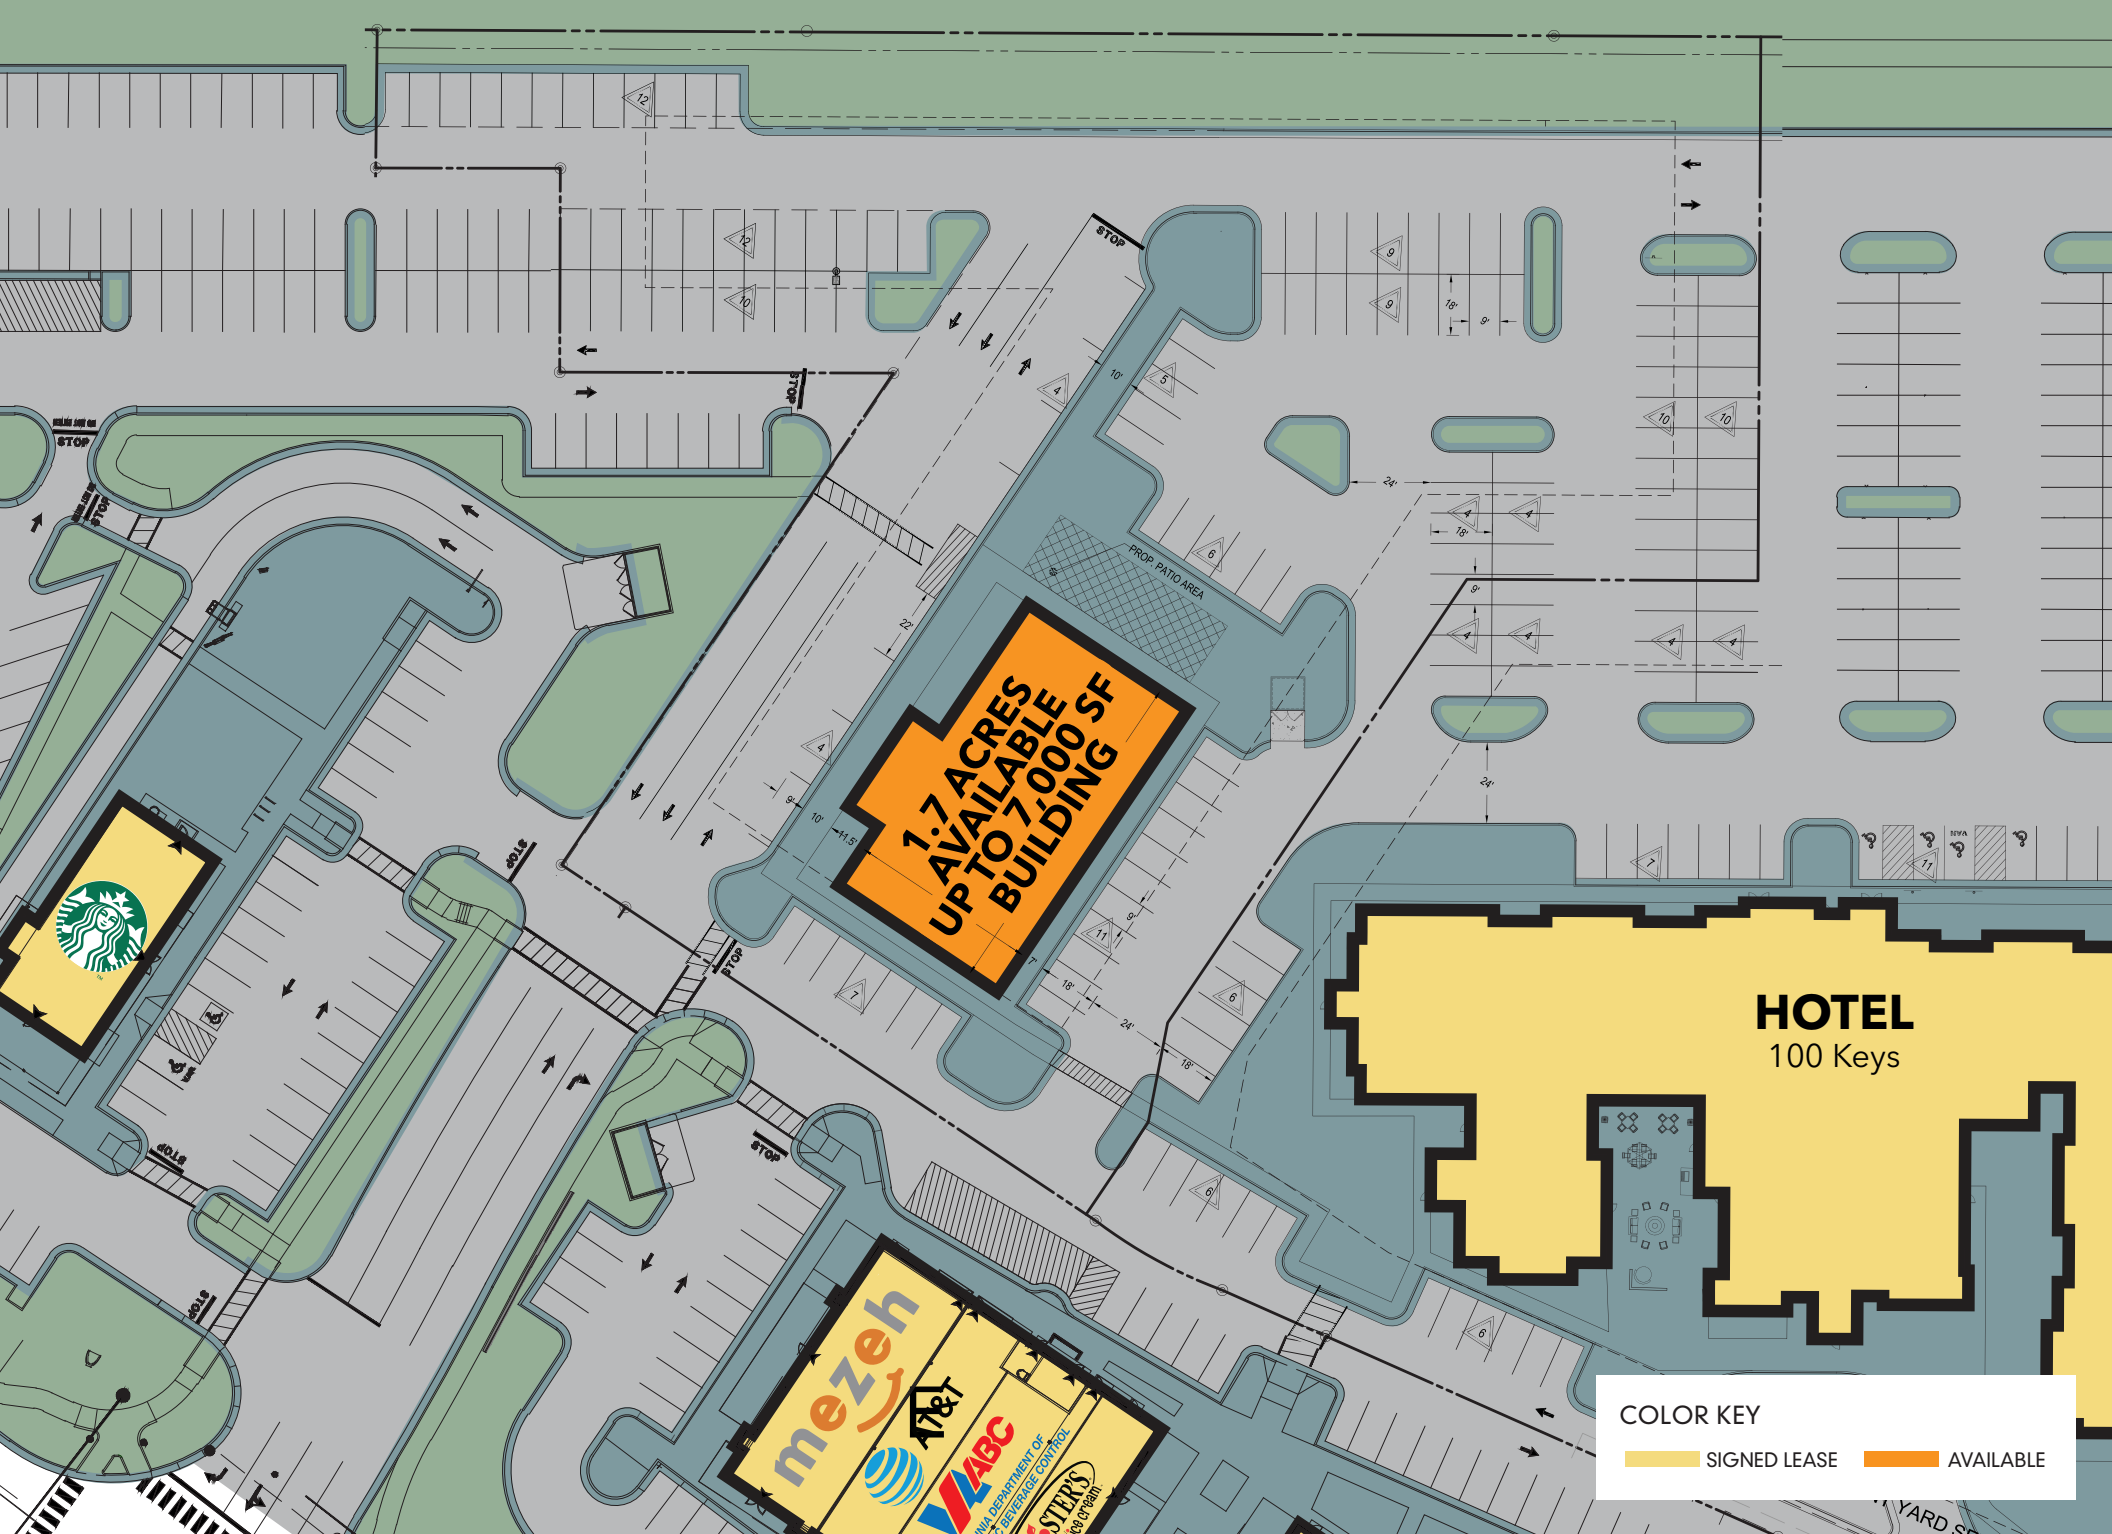

**1.7 ACRES  
AVAILABLE  
UP TO 7,000 SF  
BUILDING**

**HOTEL**  
100 Keys

**COLOR KEY**

SIGNED LEASE
  AVAILABLE