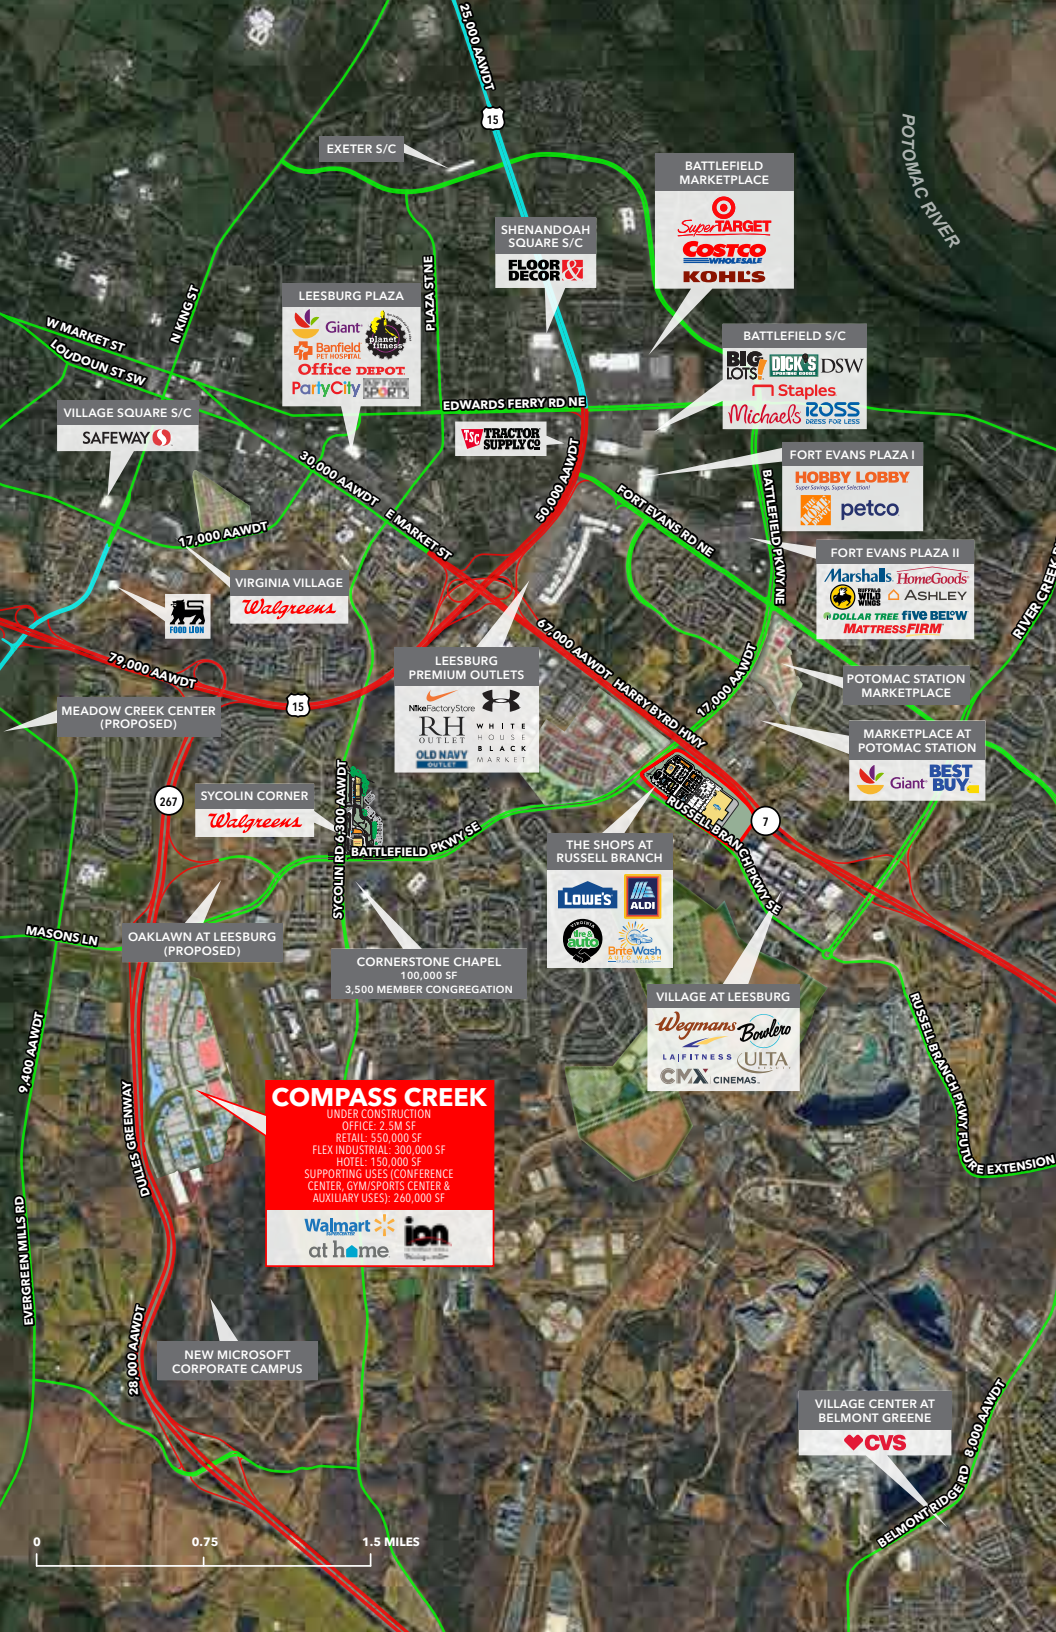

DEMOGRAPHICS

	1 MILE	3 MILES	5 MILES
 TOTAL POPULATION	1,877	47,533	117,962
 TOTAL HOUSEHOLDS	571	15,965	38,996
 AVERAGE HOUSEHOLD INCOME	$219,785	$168,165	$199,536