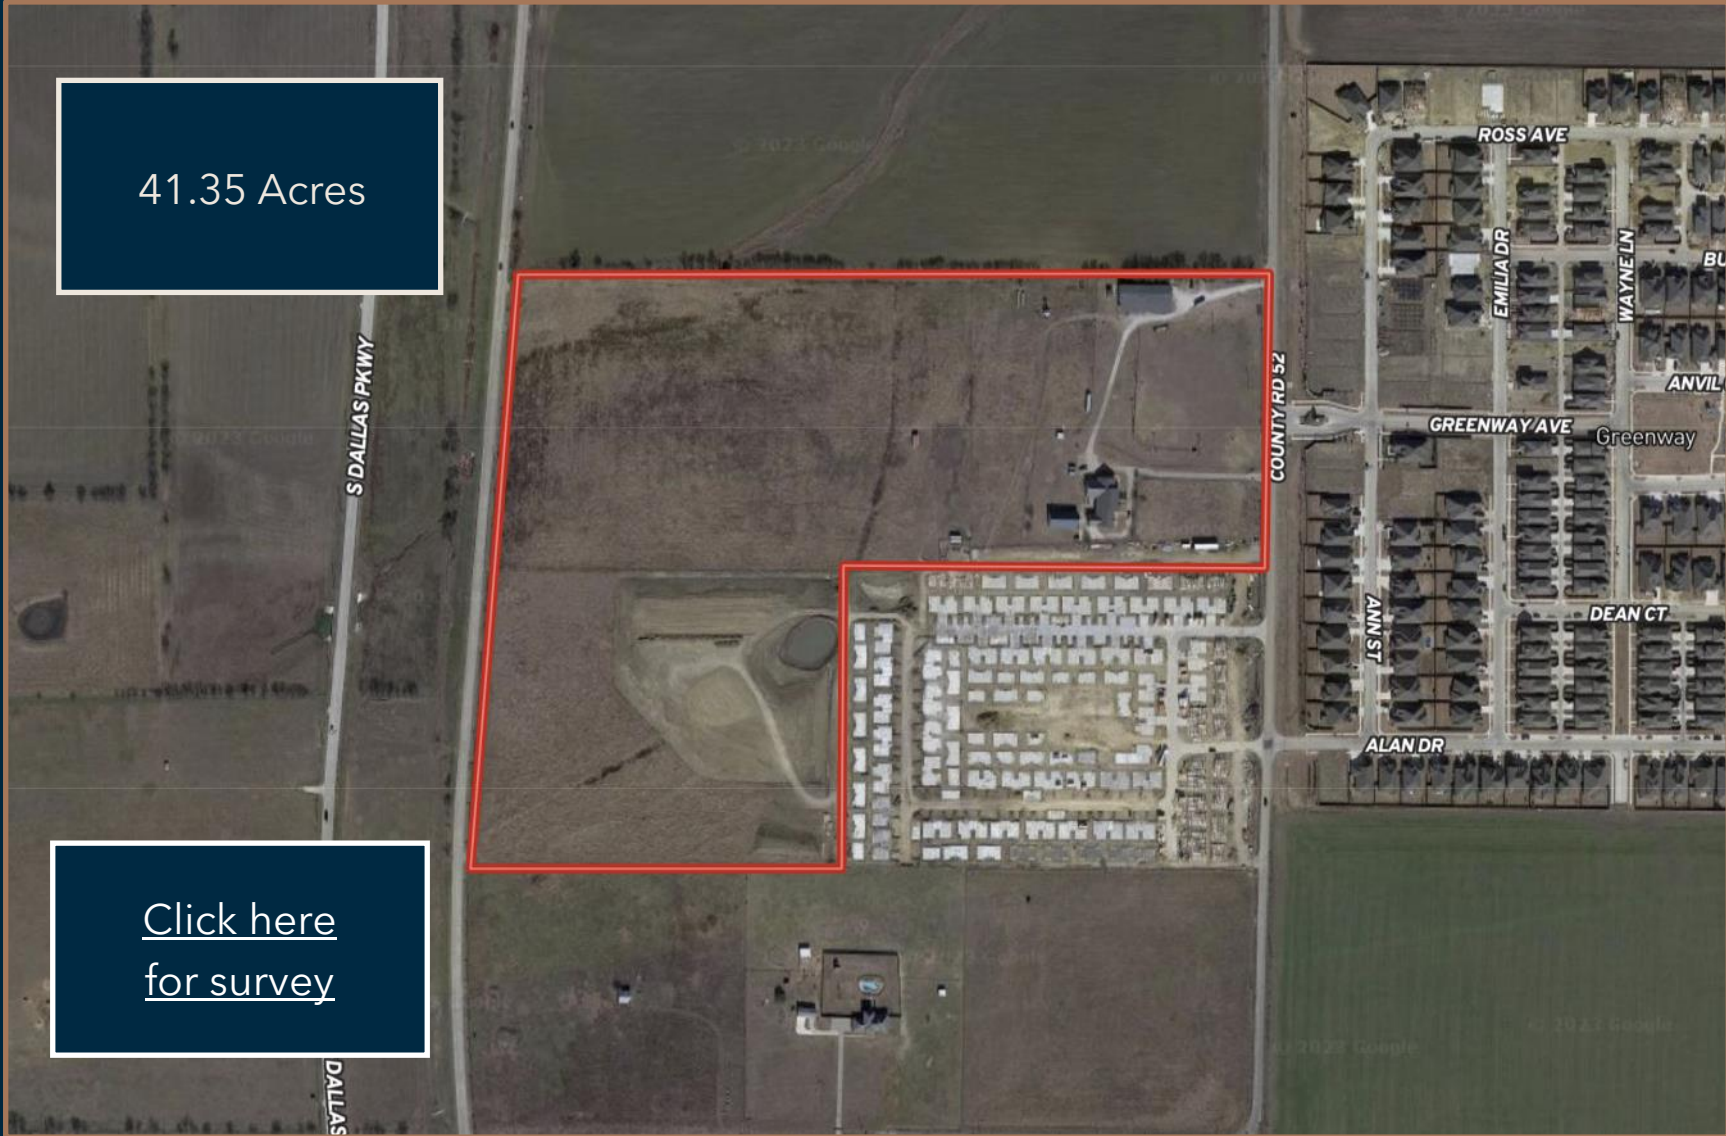

# Property

41.35 Acres  
DNT & Celina Pkwy

TURKEY PROPERTIES  
**ELEVATED**  
PROPERTIES  
ESTABLISHED 2018

41.35 Acres

[Click here  
for survey](#)

# Property Location

41.35 Acres  
DNT & Celina Pkwy

TURNKEY PROPERTIES  
**ELEVATED**  
PROPERTIES  
ESTABLISHED 2018

# Nearby Developments

41.35 Acres  
DNT & Celina Pkwy

TURNKEY PROPERTIES  
**ELEVATED**  
PROPERTIES  
ESTABLISHED 2018

# Thoroughfare

41.35 Acres  
DNT & Celina Pkwy

TURNKEY PROPERTIES  
**ELEVATED**  
PROPERTIES  
ESTABLISHED 2018