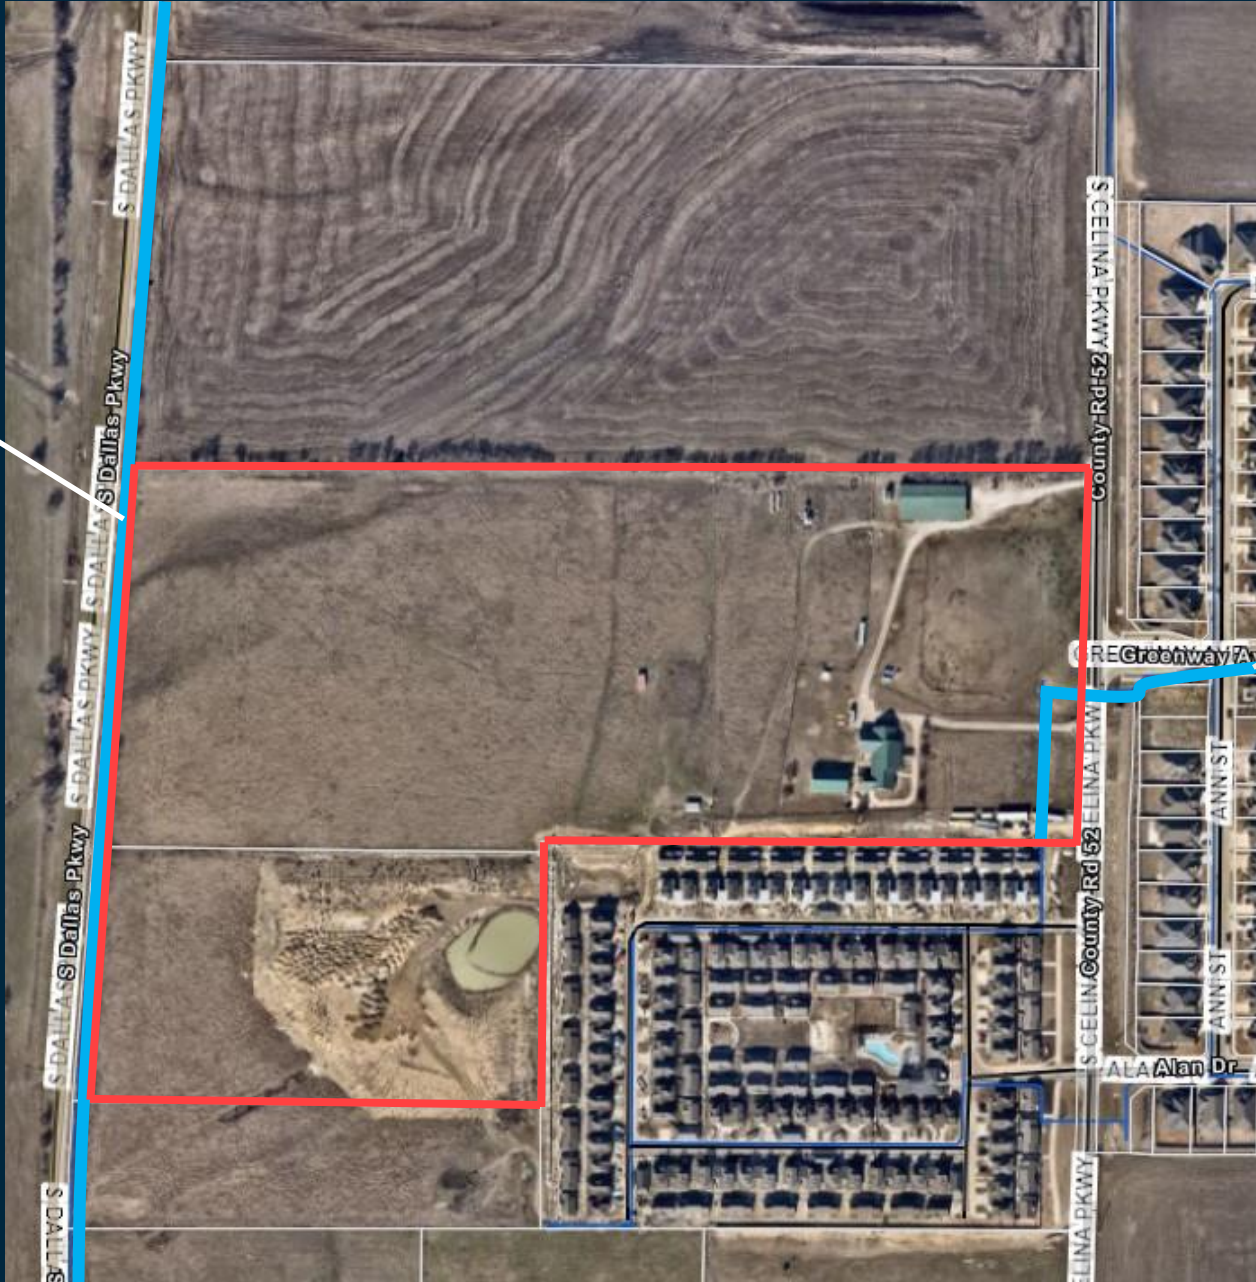

# Thoroughfare

41.35 Acres  
DNT & Celina Pkwy

TURNKEY PROPERTIES  
**ELEVATED**  
PROPERTIES  
ESTABLISHED 2018

# FEMA

41.35 Acres  
DNT & Celina Pkwy

TURNKEY PROPERTIES  
**ELEVATED**  
PROPERTIES  
ESTABLISHED 2018

# Utilities

41.35 Acres  
DNT & Celina Pkwy

18in  
Water Line

12in  
Water Line