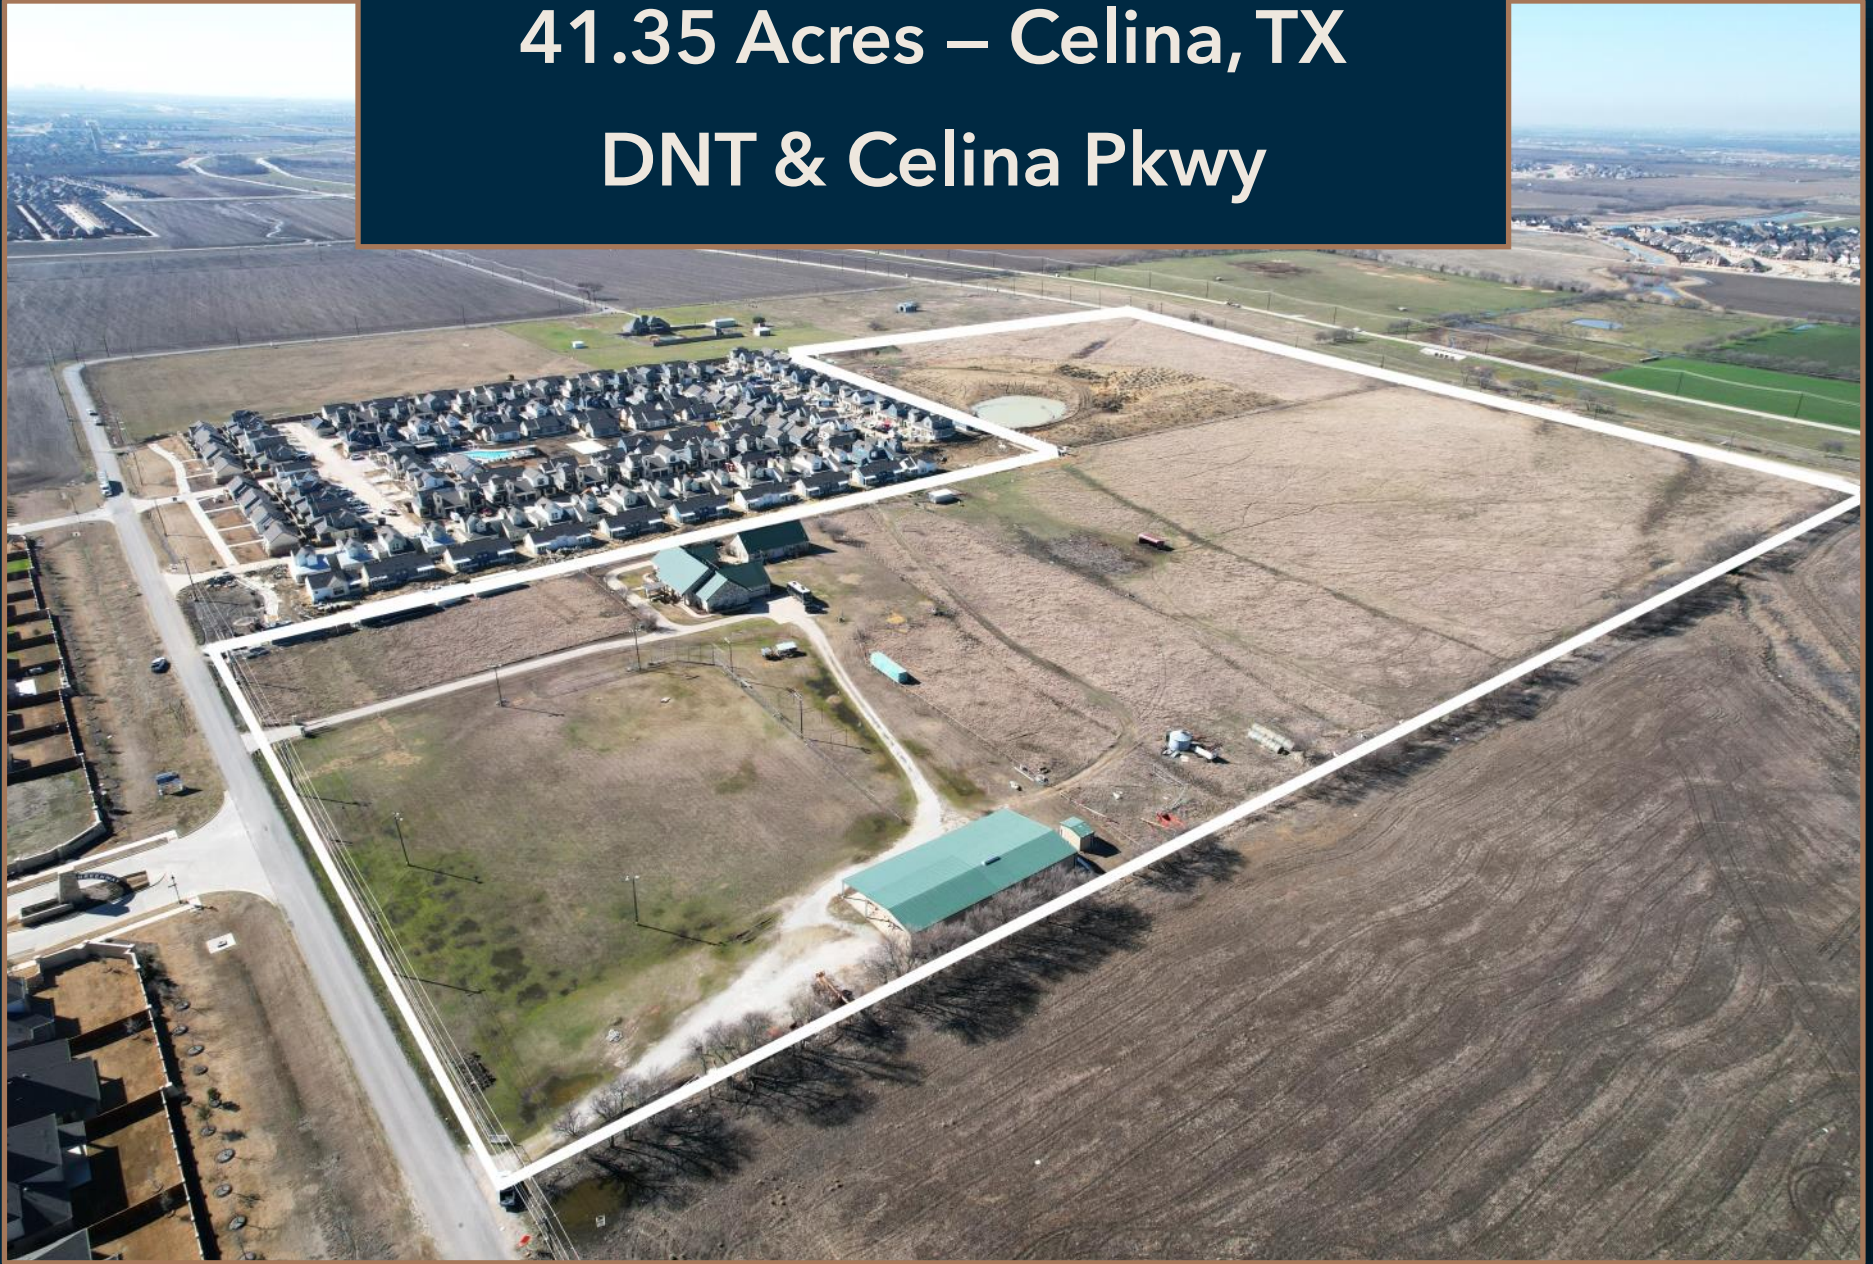

# Property

41.35 Acres  
DNT & Celina Pkwy

TURKEY PROPERTIES  
**ELEVATED**  
PROPERTIES  
ESTABLISHED 2018

41.35 Acres

[Click here  
for survey](#)

# Property Location

41.35 Acres  
DNT & Celina Pkwy

TURNKEY PROPERTIES  
**ELEVATED**  
PROPERTIES  
ESTABLISHED 2018

# Nearby Developments

41.35 Acres  
DNT & Celina Pkwy

TURNKEY PROPERTIES  
**ELEVATED**  
PROPERTIES  
ESTABLISHED 2018

# Thoroughfare

41.35 Acres  
DNT & Celina Pkwy

TURNKEY PROPERTIES  
**ELEVATED**  
PROPERTIES  
ESTABLISHED 2018