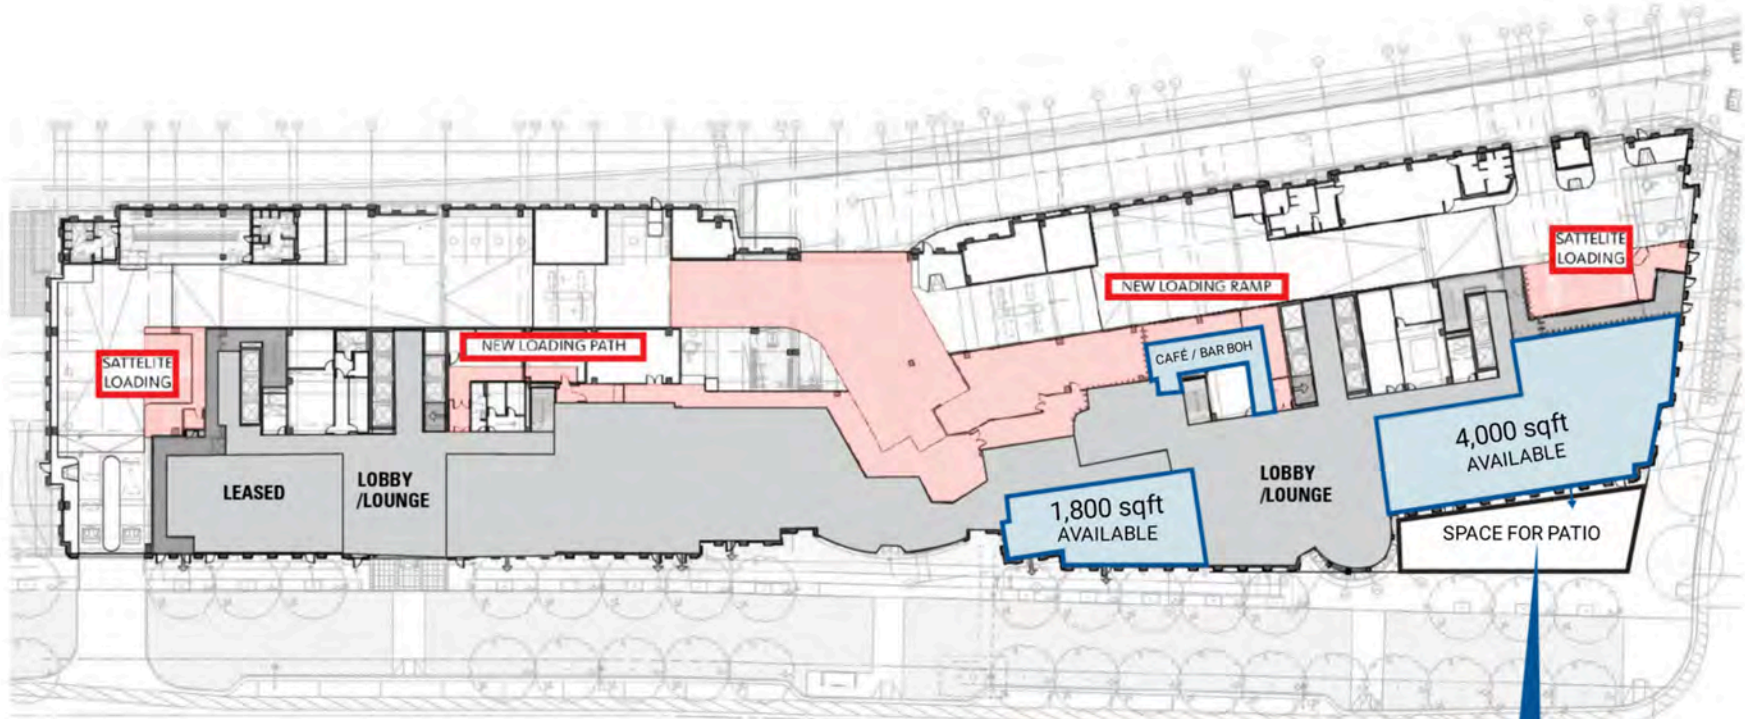

NATIONAL LANDING CENTER | ARLINGTON, VA

1,800-4,740 SF RETAIL SPACE AVAILABLE

NORTH & SOUTH BUILDINGS

National Landing Center

EXTERIOR RENDERING

NATIONAL LANDING CENTER | ARLINGTON, VA

1,800-4,740 SF RETAIL SPACE AVAILABLE