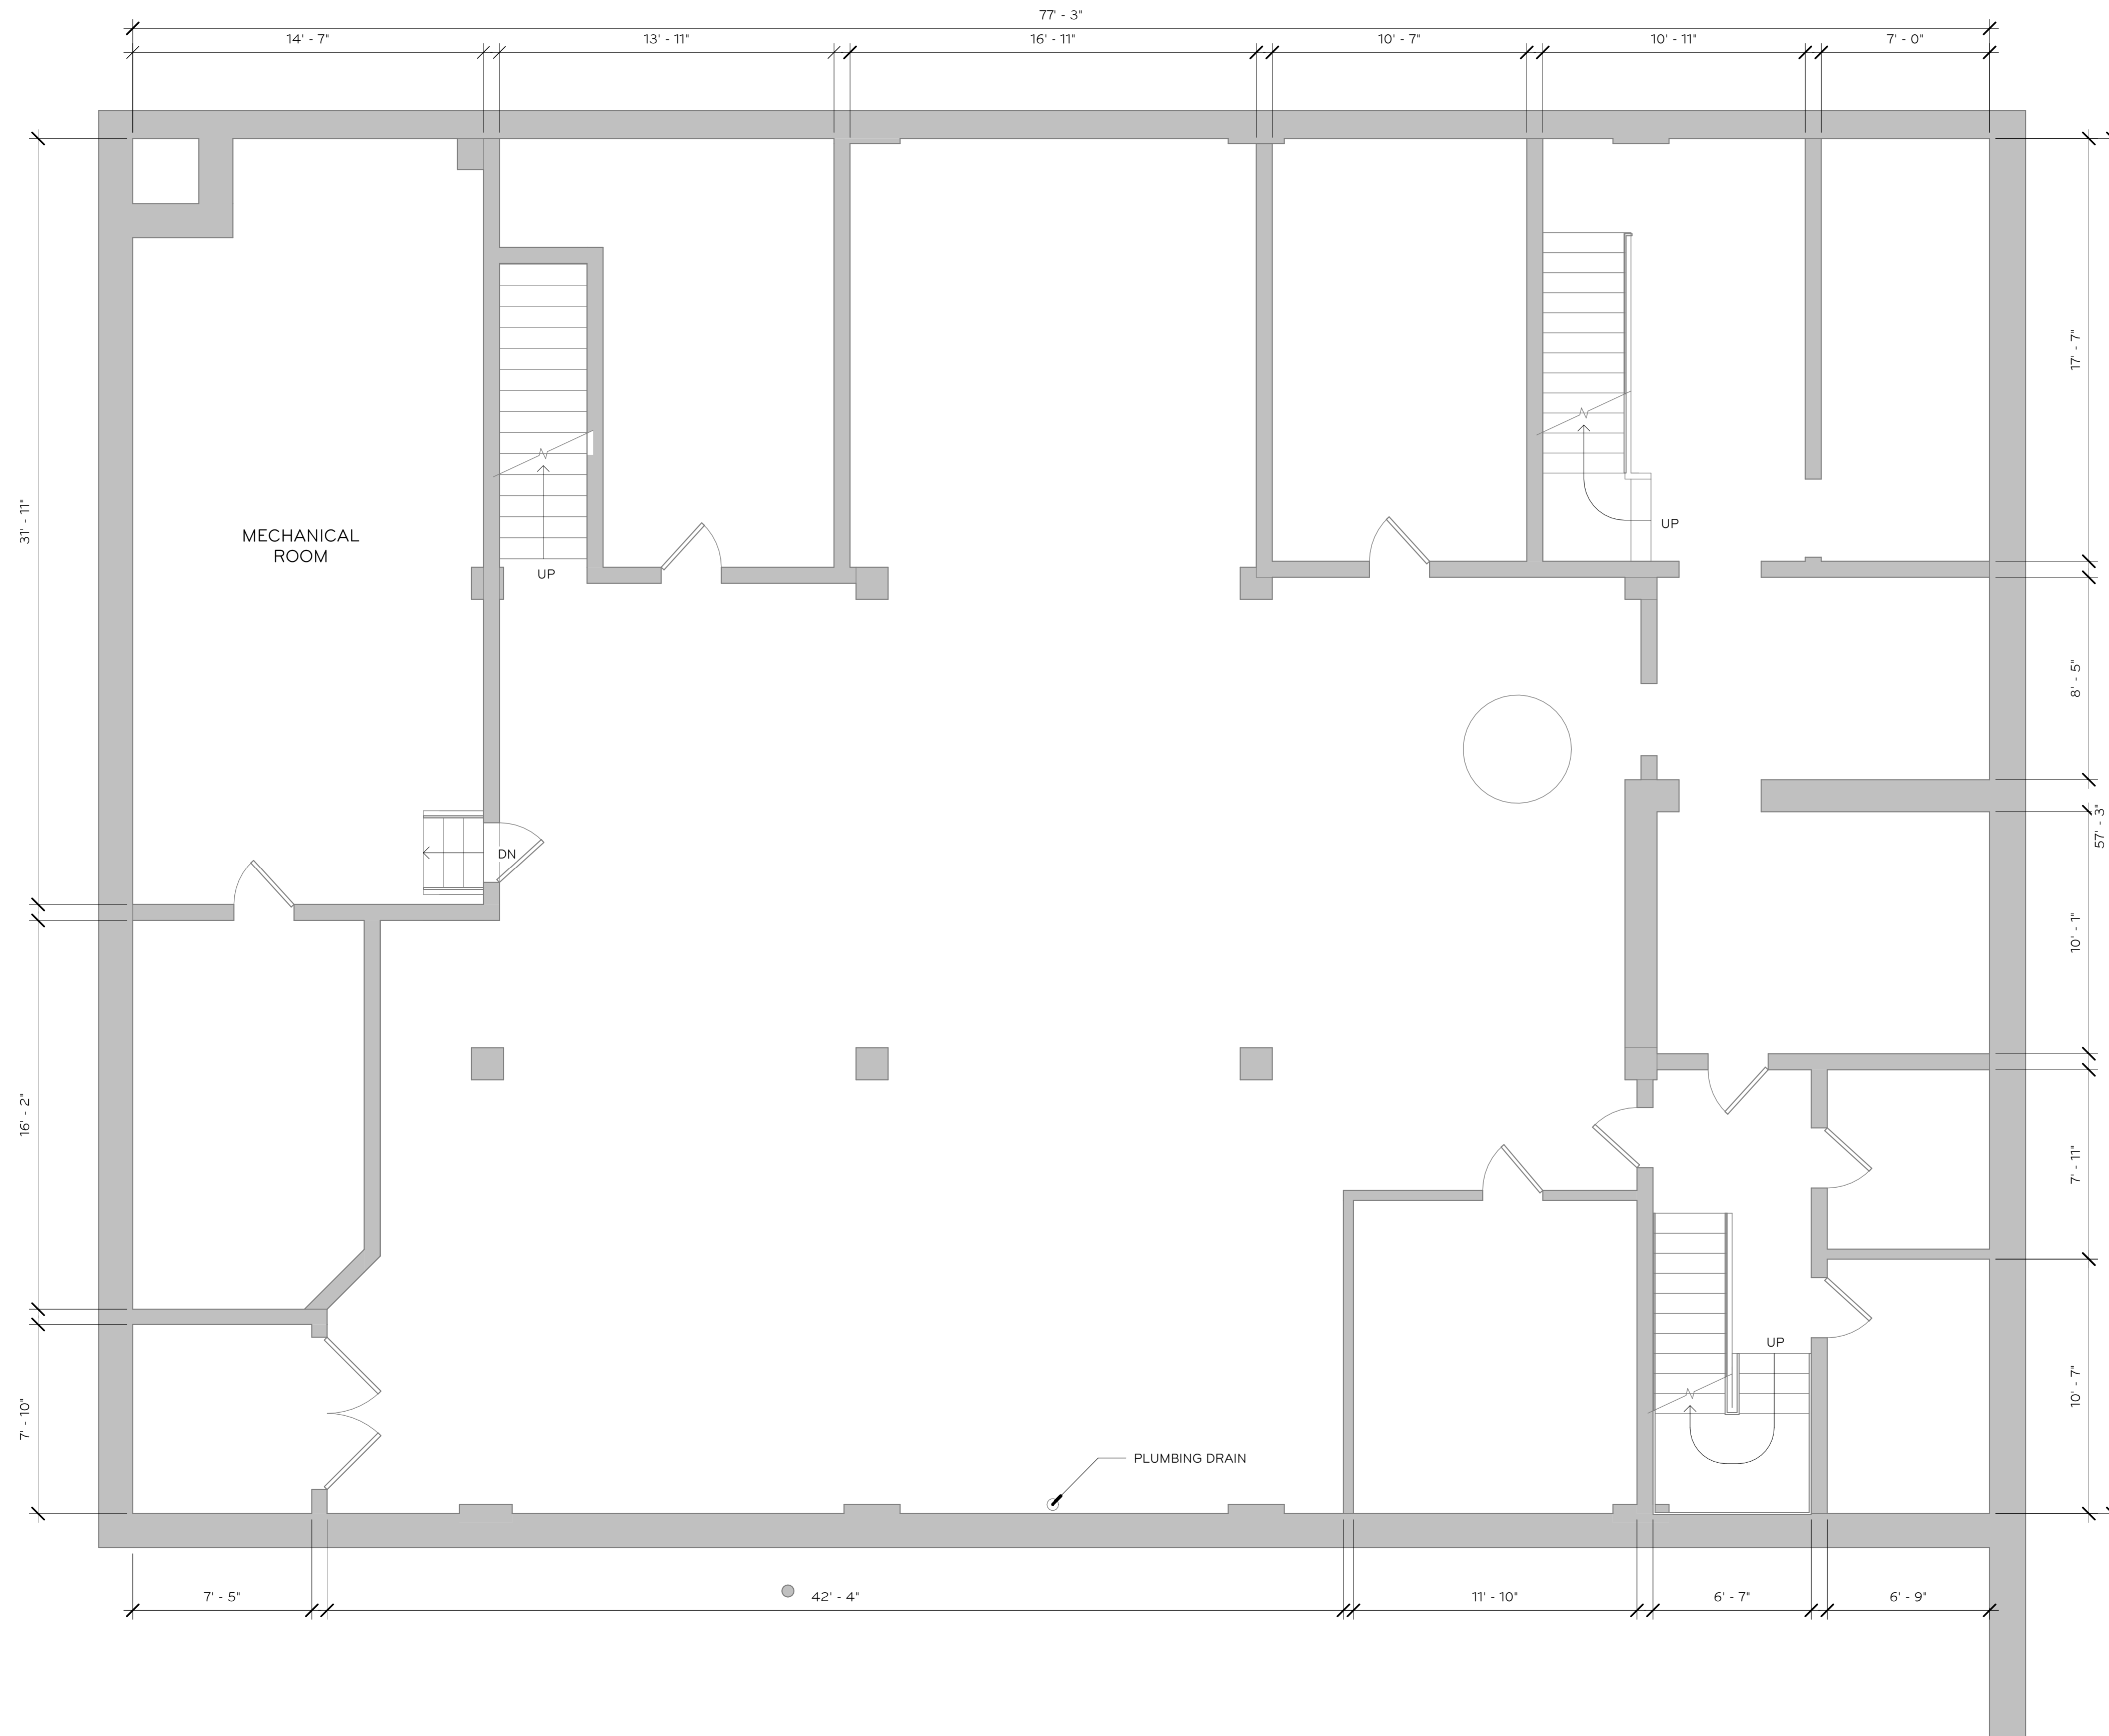

AS-BUILT PLAN

AB1.0

1 Lower Level - As-Built Plan
 1/4" = 1'-0"

NOT FOR CONSTRUCTION

SHELTER ARCHITECTURE
 MN 612.870.4081
 WI 715.495.0623
 shelterarchitecture.com

project no.22029

HUGE Theater
 Birch Roy
 2728 Lyndale Ave. S.
 Minneapolis, MN 55408

ISSUES
 NO. DESCR. DATE

DRAWN BY SL
 CHECKED BY KG
 DATE 03/27/24

AS-BUILT PLAN

AB1.2

1 Upper Level - As-Built Plan
 1/4" = 1'-0"

NOT FOR CONSTRUCTION

These documents are instruments of service and do not constitute the property of SHELTER ARCHITECTURE. Use or publication requires written approval from SHELTER ARCHITECTURE.