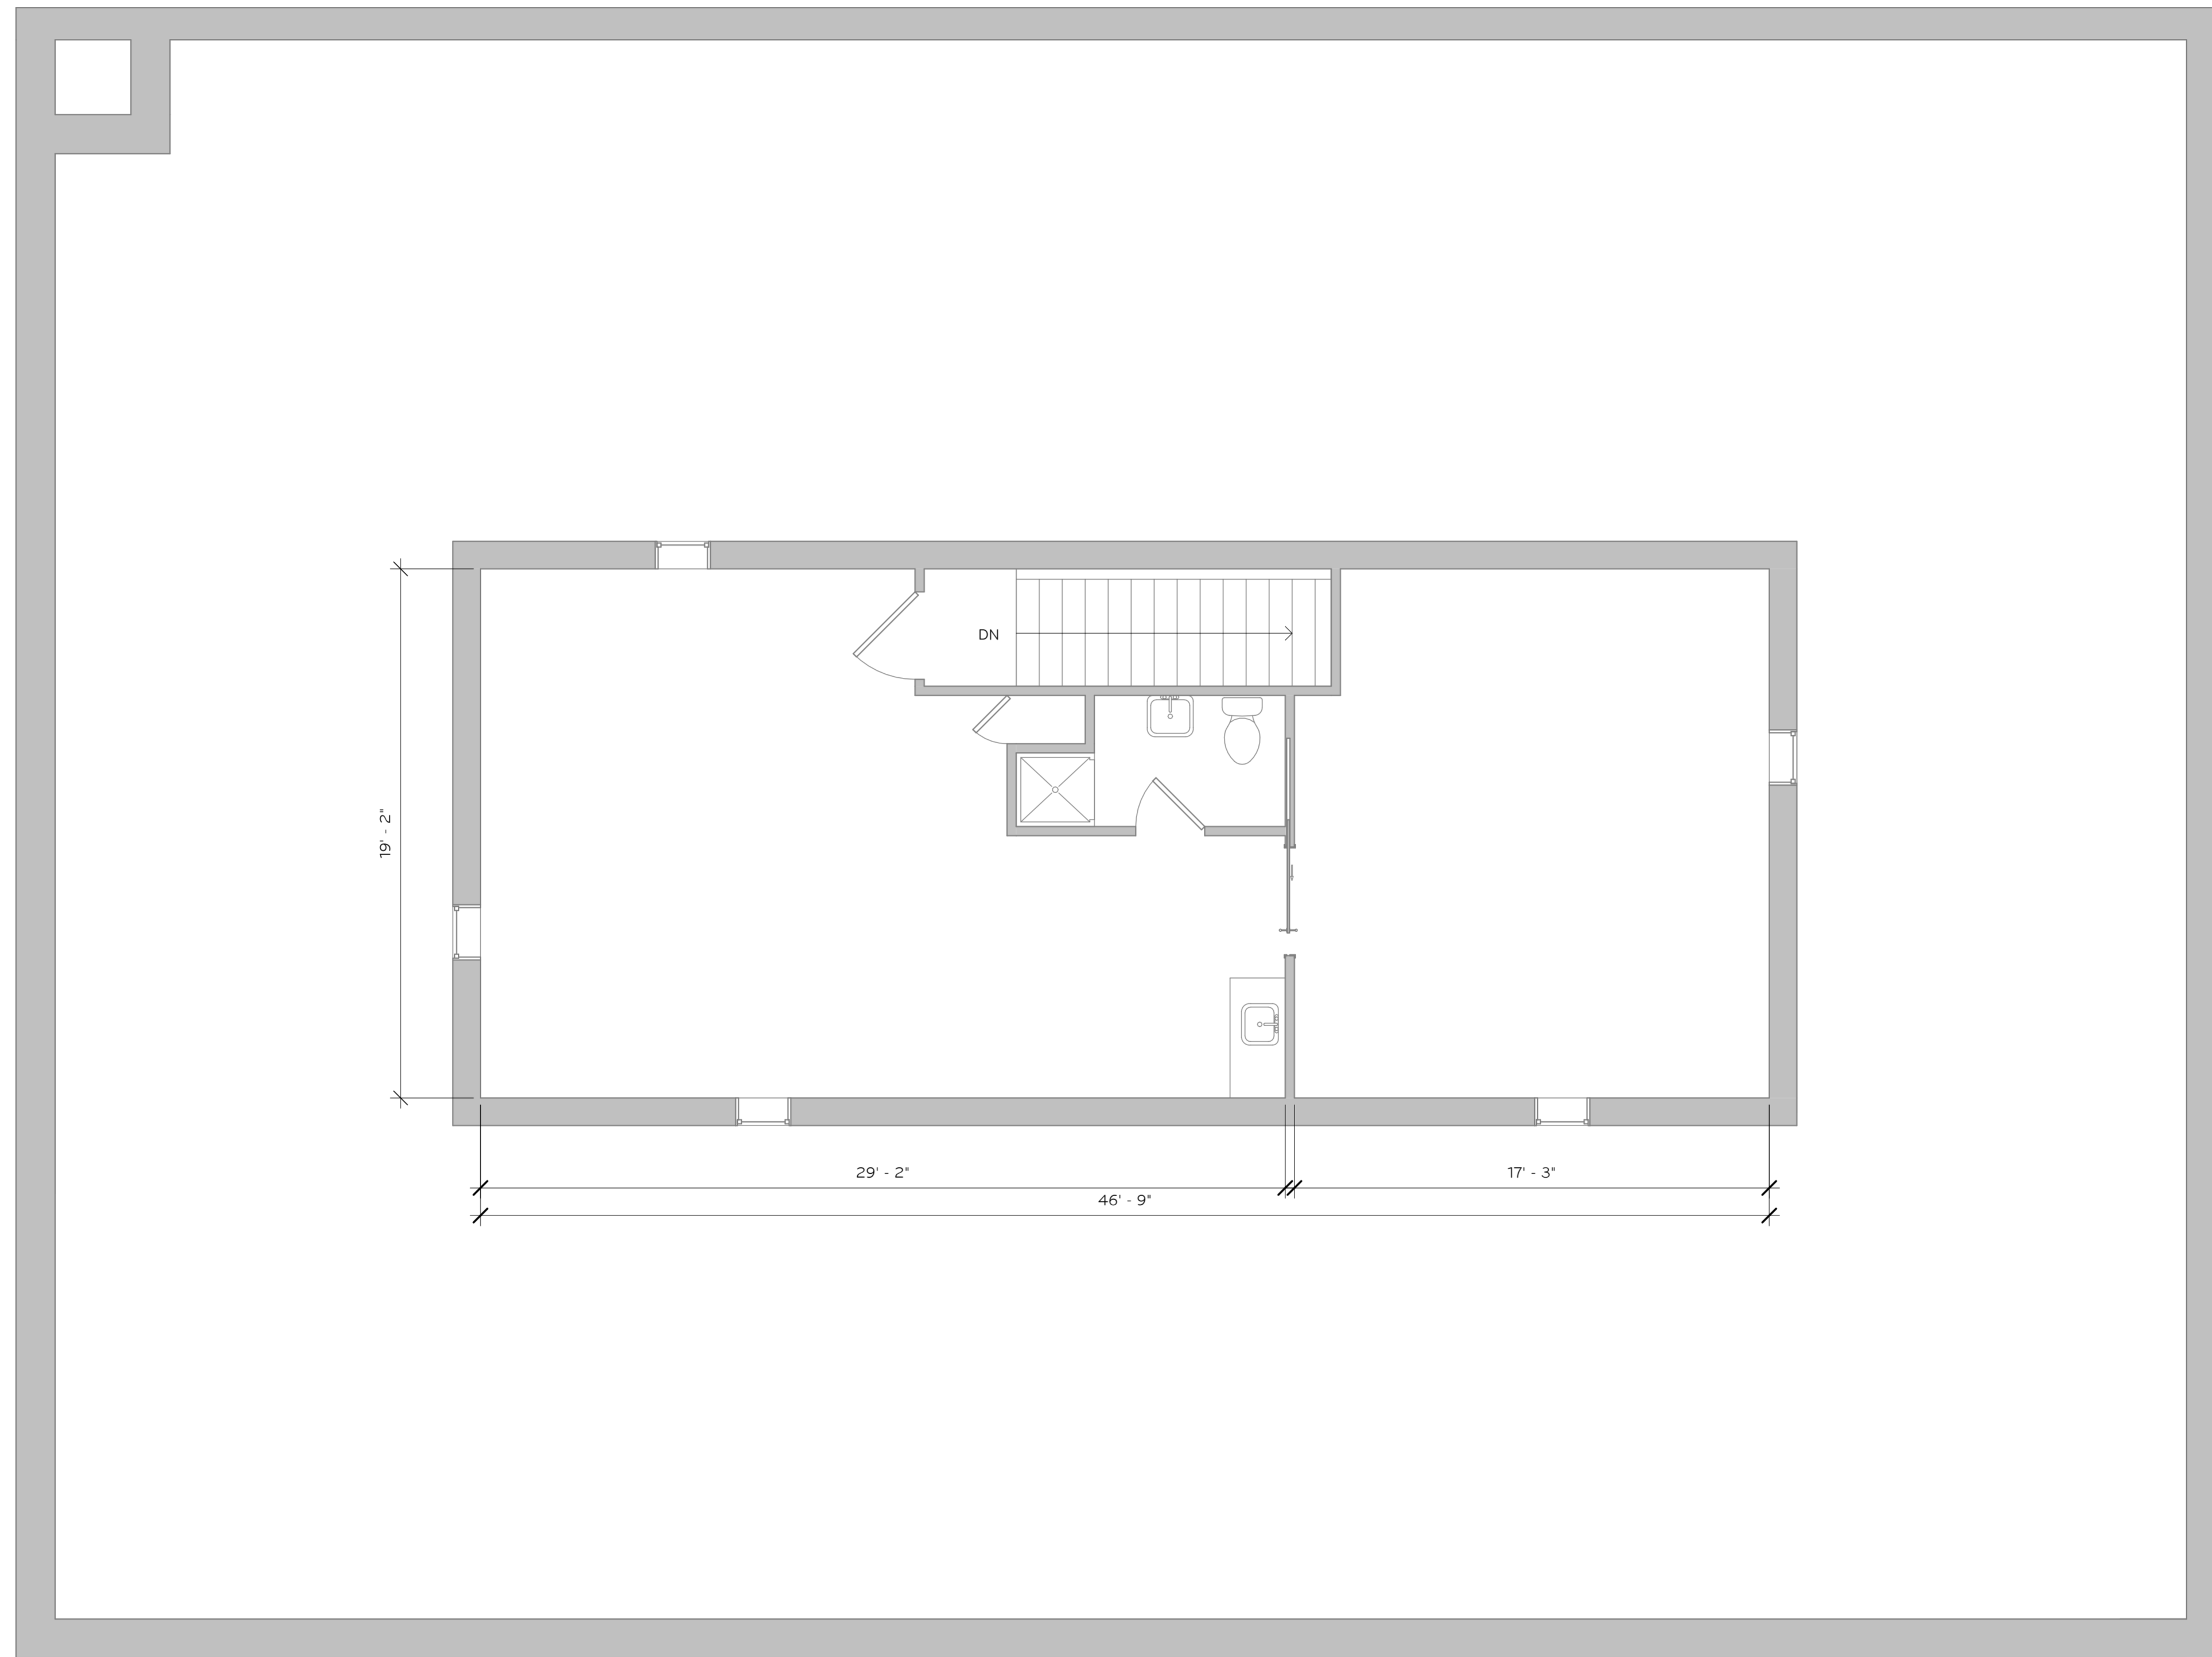

SHELTER ARCHITECTURE
MN 612.870.4081
WI 715.495.0623
shelterarchitecture.com

project no.22029

HUGE Theater
Birch Roy
2728 Lyndale Ave. S.
Minneapolis, MN 55408

ISSUES
NO. DESCR. DATE

DRAWN BY SL
CHECKED BY KG
DATE 03/27/24

AS-BUILT PLAN

AB1.2

1 Upper Level - As-Built Plan
1/4" = 1'-0"

NOT FOR CONSTRUCTION