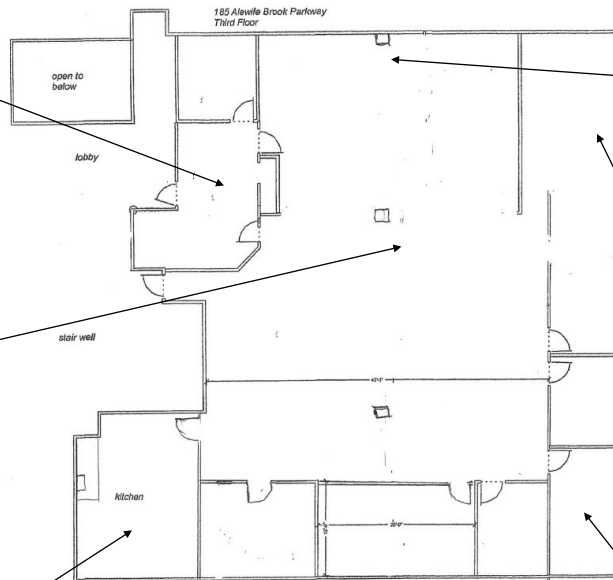

4,500 SF office suite for lease | Cambridge Alewife

Accessible bldg

24/7 access

Tenant parking

Visitor parking

Natural light

0.4 mile to the Alewife MBTA T station (Red Line)

0.2 mile to bus stop (74 & 78 to Harvard Square)

185 Alewife Brook Pkwy

Open office (18 cubicles)

7 offices. Reception area

Kitchenette / meeting room

Patrick Verbeke | KW Commercial | KW Boston NW | Cambridge, MA
617-230-3638 | Patrick@ValtiRealEstate.com | ValtiCommercial.com