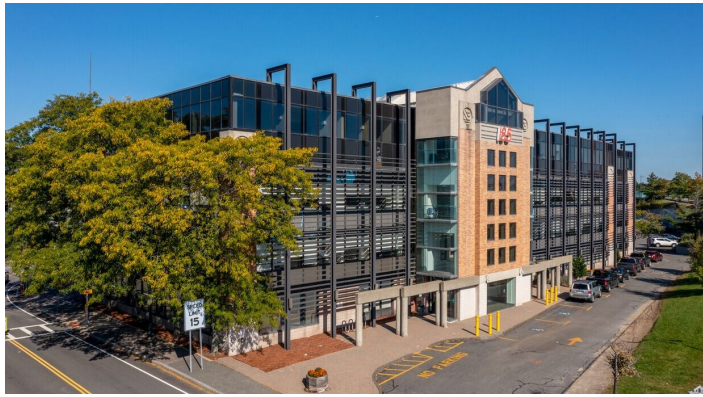

4,500 SF office suite for lease | Cambridge Alewife

Accessible bldg

24/7 access

Tenant parking

Visitor parking

Natural light

0.4 mile to the Alewife MBTA T station (Red Line)

0.2 mile to bus stop (74 & 78 to Harvard Square)

185 Alewife Brook Pkwy

Open office (18 cubicles)

7 offices. Reception area

Kitchenette / meeting room

Patrick Verbeke | KW Commercial | KW Boston NW | Cambridge, MA
617-230-3638 | Patrick@ValtiRealEstate.com | ValtiCommercial.com