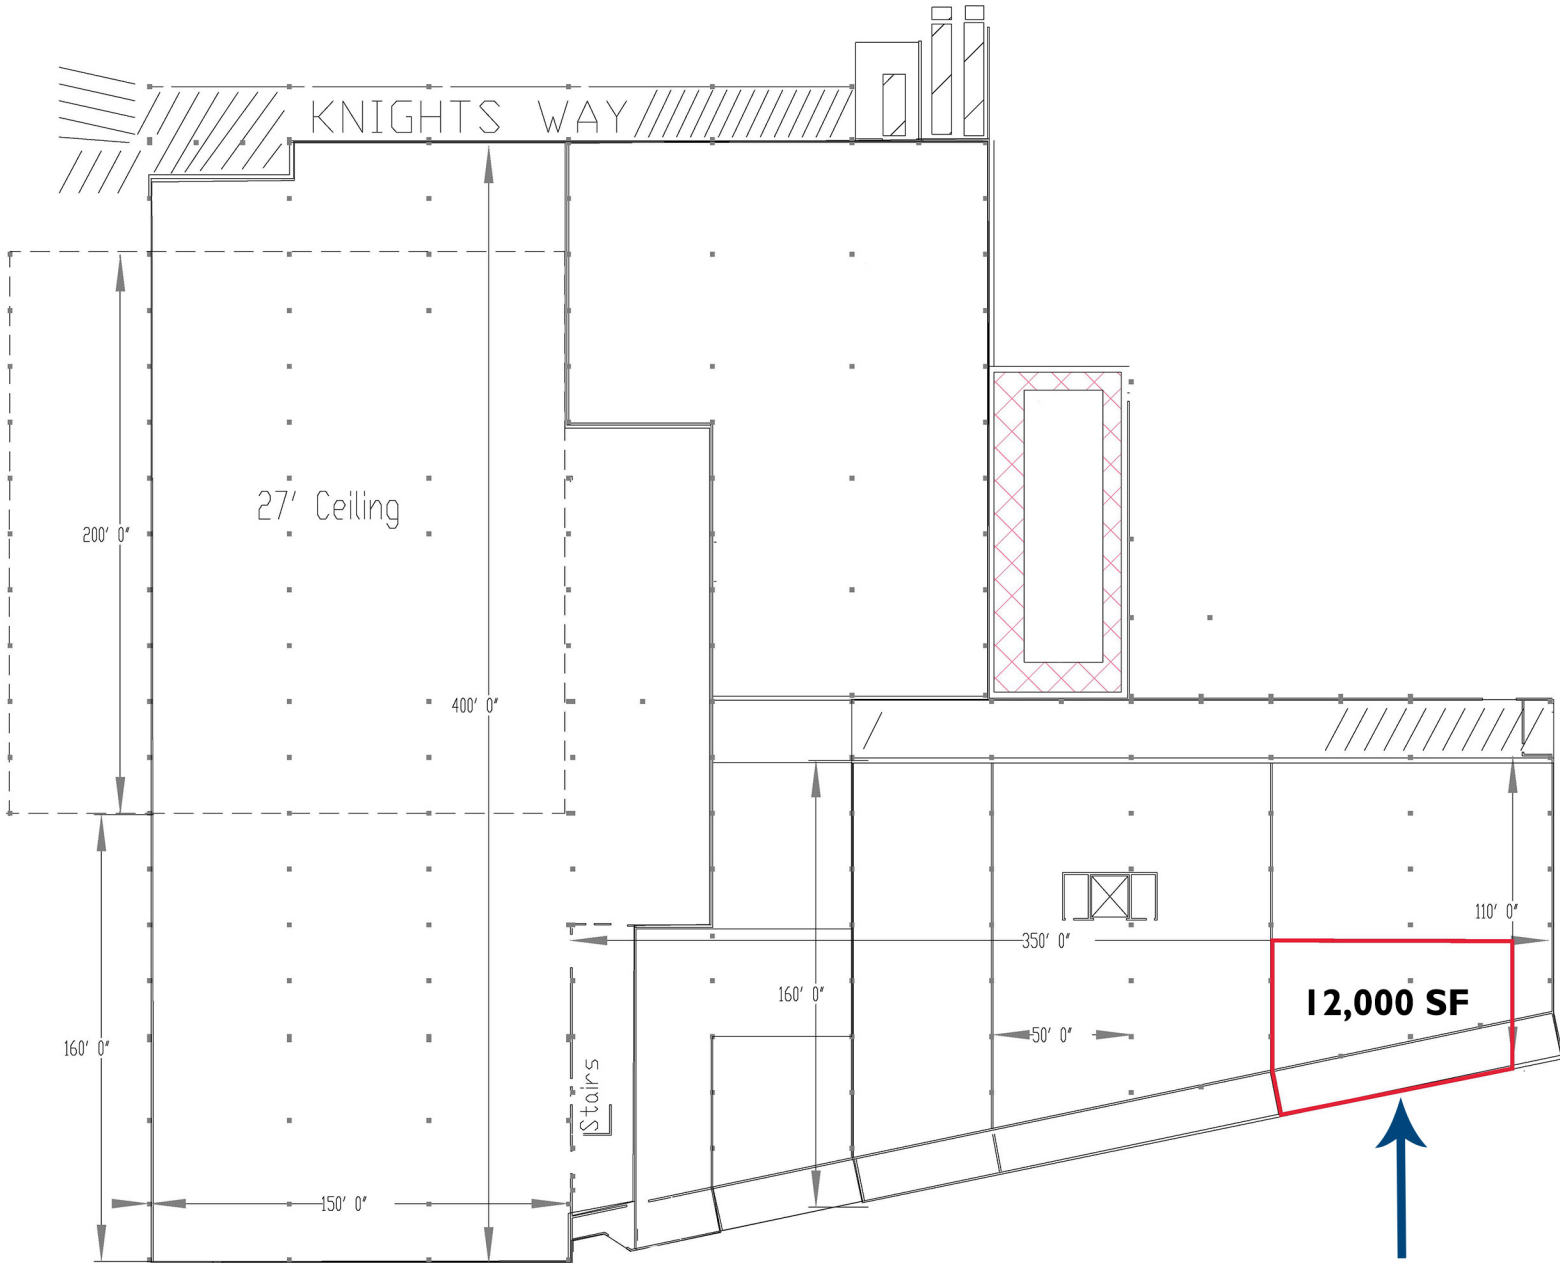

AVAILABLE FOR LEASE

OAKS, PA

12,000 SF

AUDUBONLAND.COM
SUBURBANMGMT.COM

GENE CALL
GCALL@AUDUBONLAND.COM
610.721.6900

JUSTIN CALL
JCALL@AUDUBONLAND.COM
610.721.7649