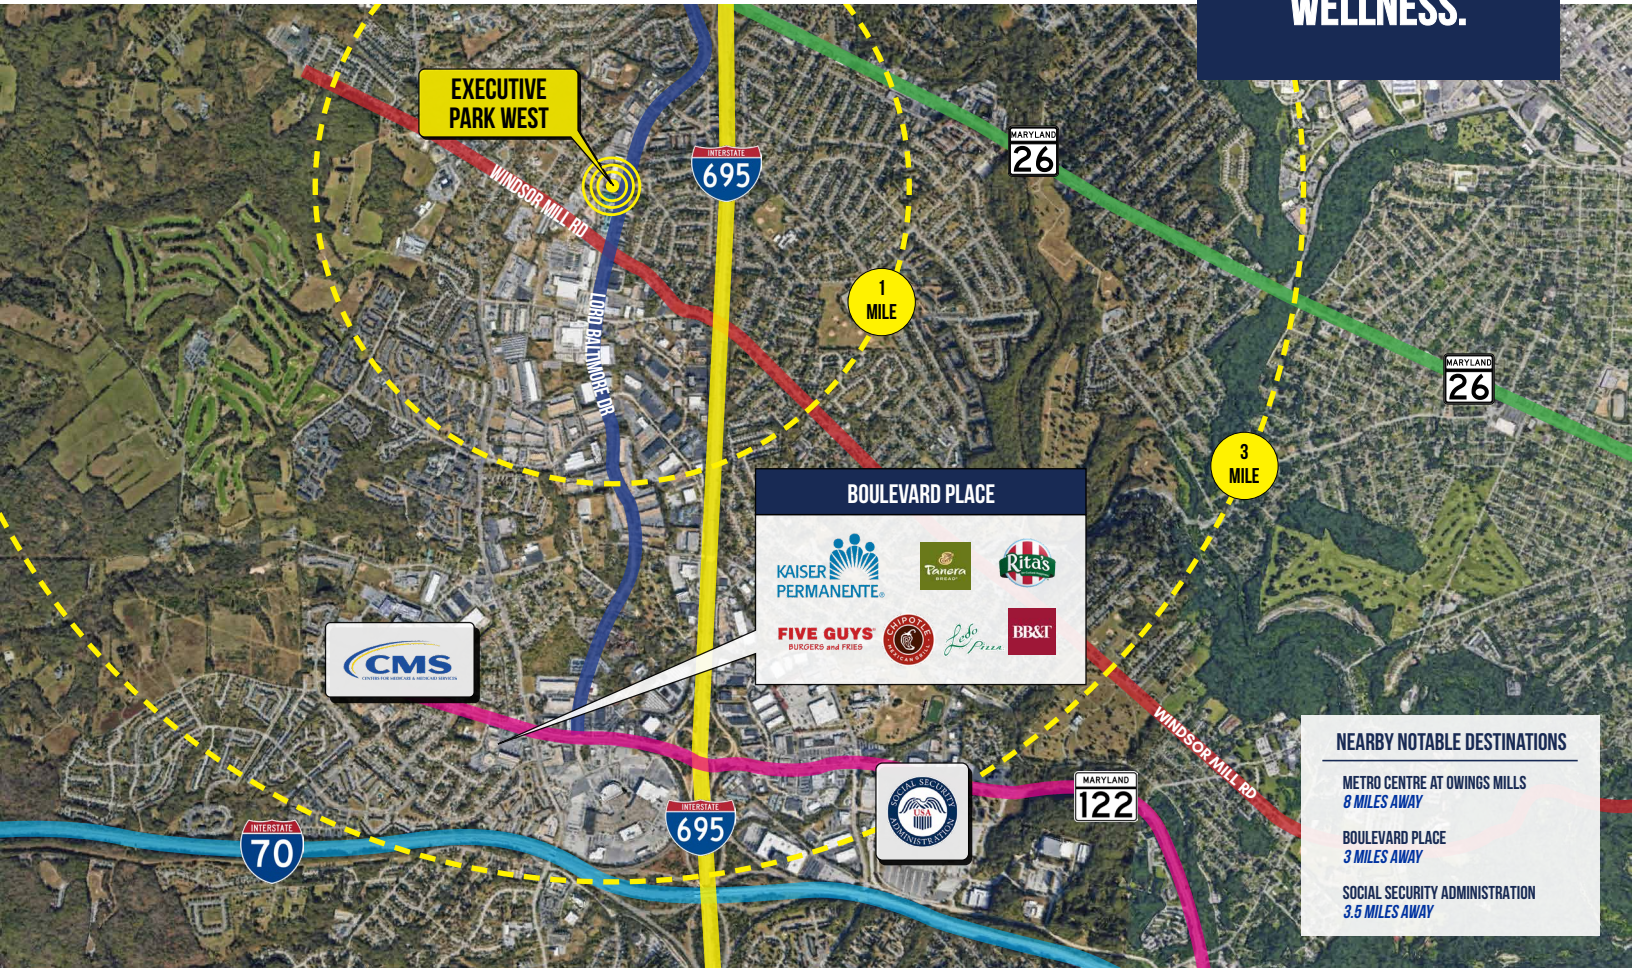

EXECUTIVE PARK WEST

3100-3300 LORD BALTIMORE DRIVE, WINDSOR MILL, MD 21244

 30-ACRE WALKABLE CAMPUS

 FITNESS CENTER W/ PELOTON BIKES

 PRIVATE, GATED OFFICE PARK

 RESERVABLE CONFERENCE ROOMS

EXECUTIVE PARK WEST

GIVE YOUR BUSINESS THE ULTIMATE UPGRADE

SECURITY.
CONNECTIVITY.
WELLNESS.

- ON-SITE MTA BUS STOP
- DOWNTOWN BALTIMORE
16 MILES AWAY
- MARRIOTT OWINGS MILLS
8 MILES AWAY
- BWI AIRPORT
17 MILES AWAY

SITE PLAN

WINDSOR MILL ROAD

3100

3102

3104

3106

3108

3110

3114

3112

3120

3217

3200

3300

LORD BALTIMORE DRIVE

- LINK TO INDIVIDUAL BUILDING BROCHURE