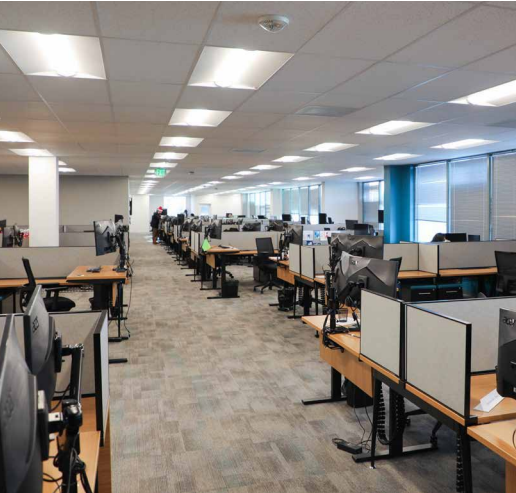

EXECUTIVE PARK WEST

3100-3300 LORD BALTIMORE DRIVE, WINDSOR MILL, MD 21244

 30-ACRE WALKABLE CAMPUS

 FITNESS CENTER W/ PELOTON BIKES

 PRIVATE, GATED OFFICE PARK

 RESERVABLE CONFERENCE ROOMS

EXECUTIVE PARK WEST