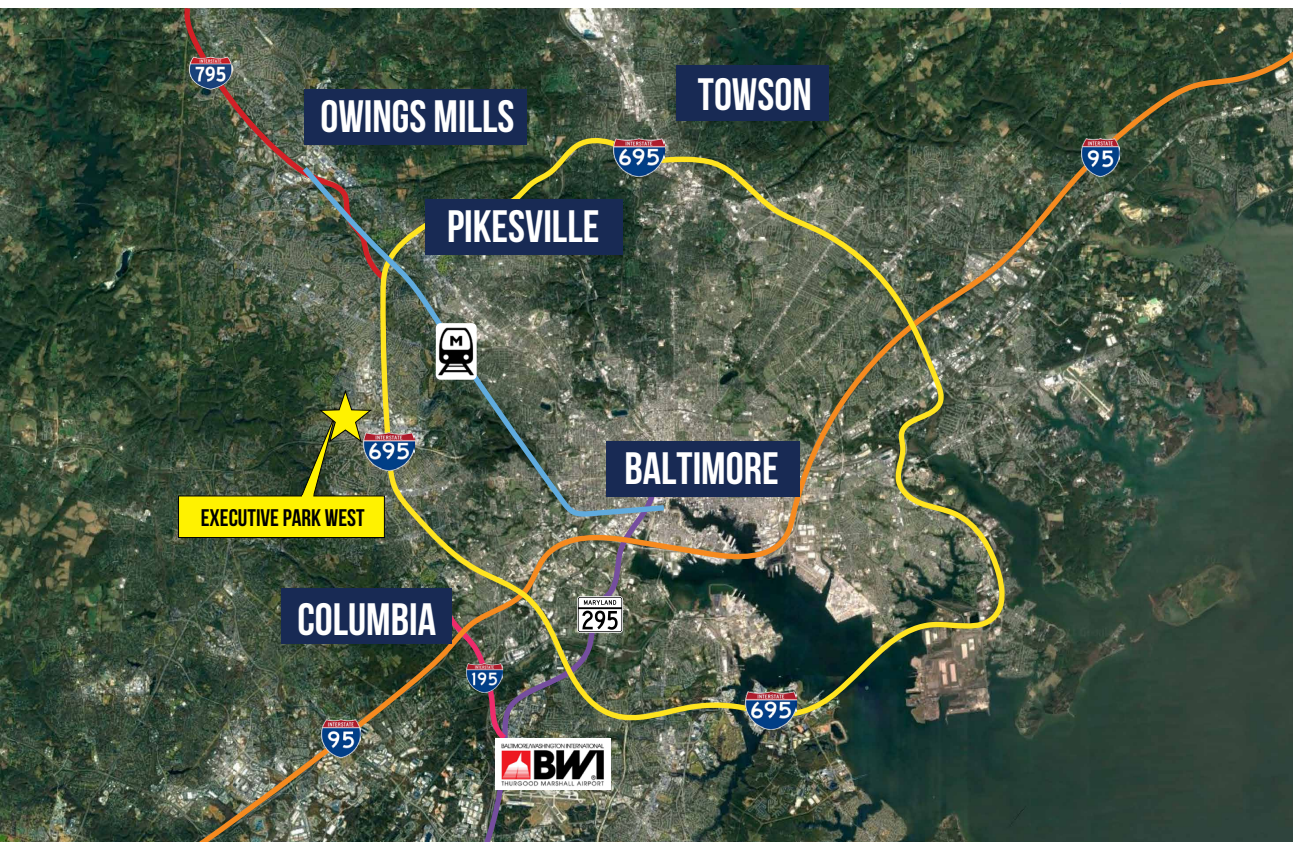

EXECUTIVE PARK WEST

3100-3300 LORD BALTIMORE DRIVE, WINDSOR MILL, MD 21244

 30-ACRE WALKABLE CAMPUS

 FITNESS CENTER W/ PELOTON BIKES

 PRIVATE, GATED OFFICE PARK

 RESERVABLE CONFERENCE ROOMS

EXECUTIVE PARK WEST

GIVE YOUR BUSINESS THE ULTIMATE UPGRADE

SECURITY.
CONNECTIVITY.
WELLNESS.

- ON-SITE MTA BUS STOP
- DOWNTOWN BALTIMORE
16 MILES AWAY
- MARRIOTT OWINGS MILLS
8 MILES AWAY
- BWI AIRPORT
17 MILES AWAY

SITE PLAN

WINDSOR MILL ROAD

3100

3102

3104

3106

3108

3110

3114