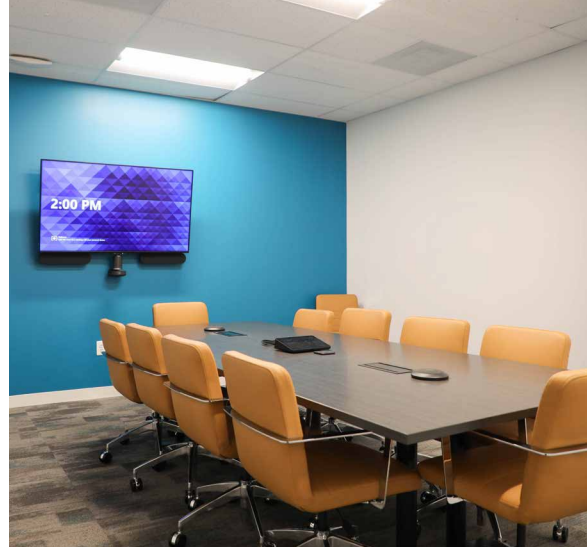

EXECUTIVE PARK WEST

3100-3300 LORD BALTIMORE DRIVE, WINDSOR MILL, MD 21244

 30-ACRE WALKABLE CAMPUS

 FITNESS CENTER W/ PELOTON BIKES

 PRIVATE, GATED OFFICE PARK

 RESERVABLE CONFERENCE ROOMS

EXECUTIVE PARK WEST