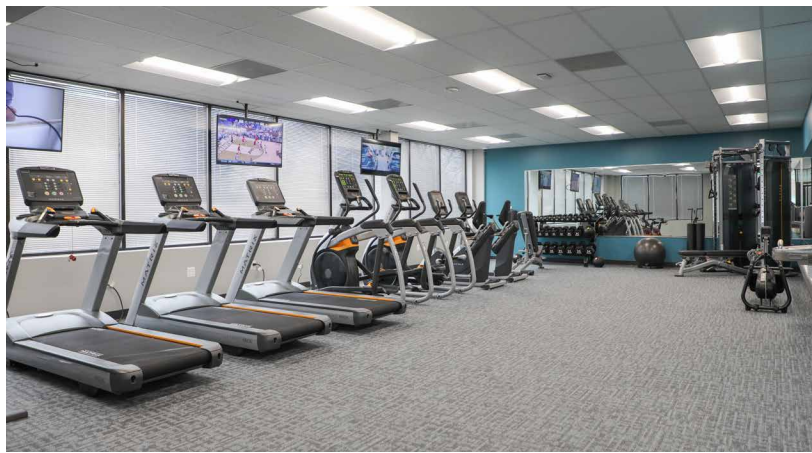

EXECUTIVE PARK WEST

3100-3300 LORD BALTIMORE DRIVE, WINDSOR MILL, MD 21244

 30-ACRE WALKABLE CAMPUS

 FITNESS CENTER W/ PELOTON BIKES

 PRIVATE, GATED OFFICE PARK

 RESERVABLE CONFERENCE ROOMS

EXECUTIVE PARK WEST