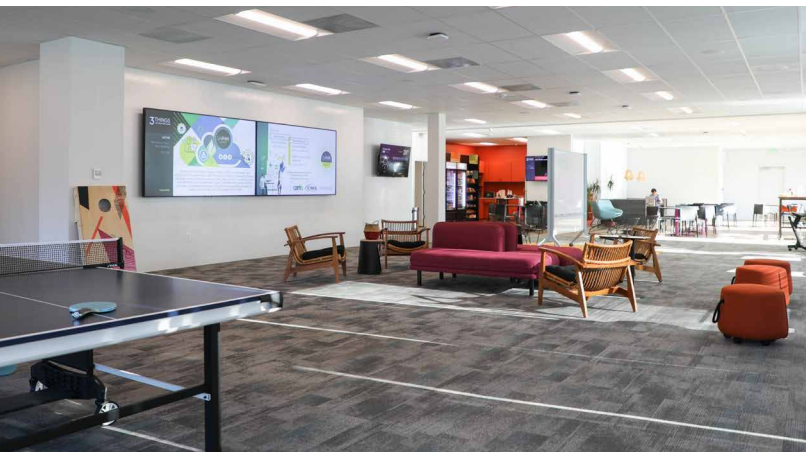

EXECUTIVE PARK WEST

3100-3300 LORD BALTIMORE DRIVE, WINDSOR MILL, MD 21244

 30-ACRE WALKABLE CAMPUS

 FITNESS CENTER W/ PELOTON BIKES

 PRIVATE, GATED OFFICE PARK

 RESERVABLE CONFERENCE ROOMS

EXECUTIVE PARK WEST