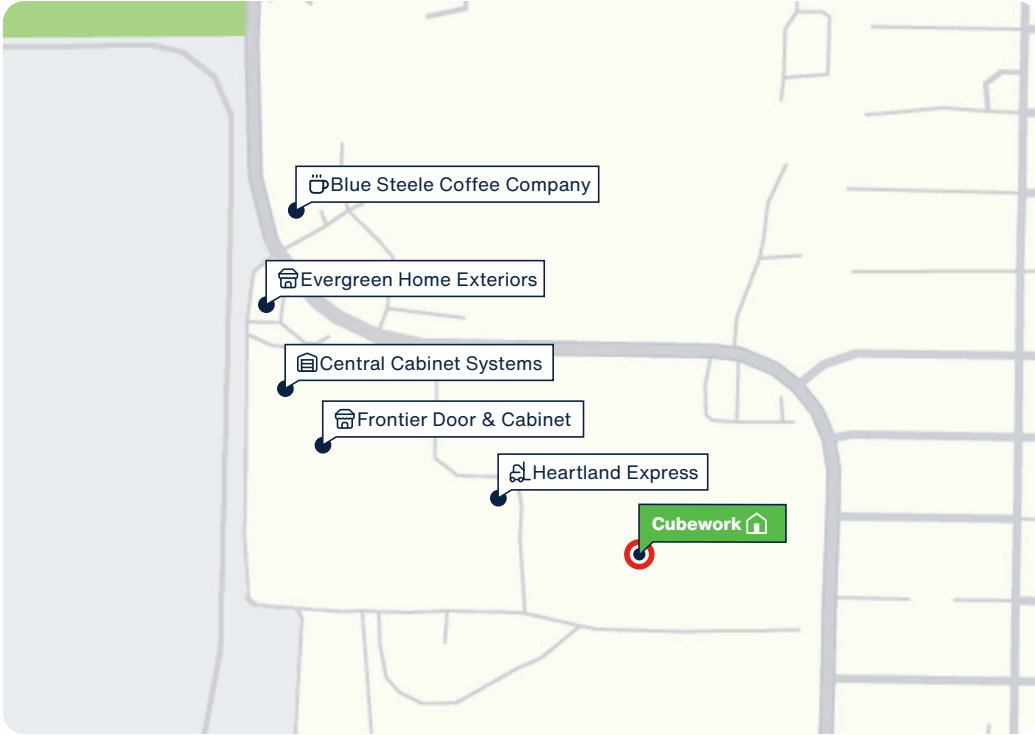

Proximity to Key Services

CUBEWORK

Tacoma Facility Map

Cubework Locations

Operating nationwide, spanning across multiple states:

- | | | |
|---------------|----------------|---------------------|
| Texas | New Jersey | Los Angeles County |
| Washington | New York | Orange County |
| Virginia | Pennsylvania | Inland Empire |
| Oklahoma | South Carolina | Northern California |
| Florida | Tennessee | Arizona |
| Georgia | Utah | Colorado |
| Illinois | Missouri | |
| Indiana | Nevada | Global |
| Massachusetts | Oregon | Asia - Pacific |

📍 12005 Steele St S., Tacoma, WA 98444

☎ 800-338-6369

Building Highlights

Cubework is the nation's premier short-or-long term warehouse provider, we specialize in offering expensive commercial storage, office solutions, and commercial parking without the need for long-term leases. Expand and downsize and never pay for more than what you need.

Gourmet Coffee & Water

Forklift Rentals and Labor

Property Features

RBA	273,816 Square Feet
Site	19.72 Acres
Clear Height	36'
Loading Docks	60 ext
HVAC	Yes
Fire Protection	Yes
Access	24/7, Turnkey
Warehouse	300 - 271,816 SF Divisible
Private Office	150 -2000 SF Divisible