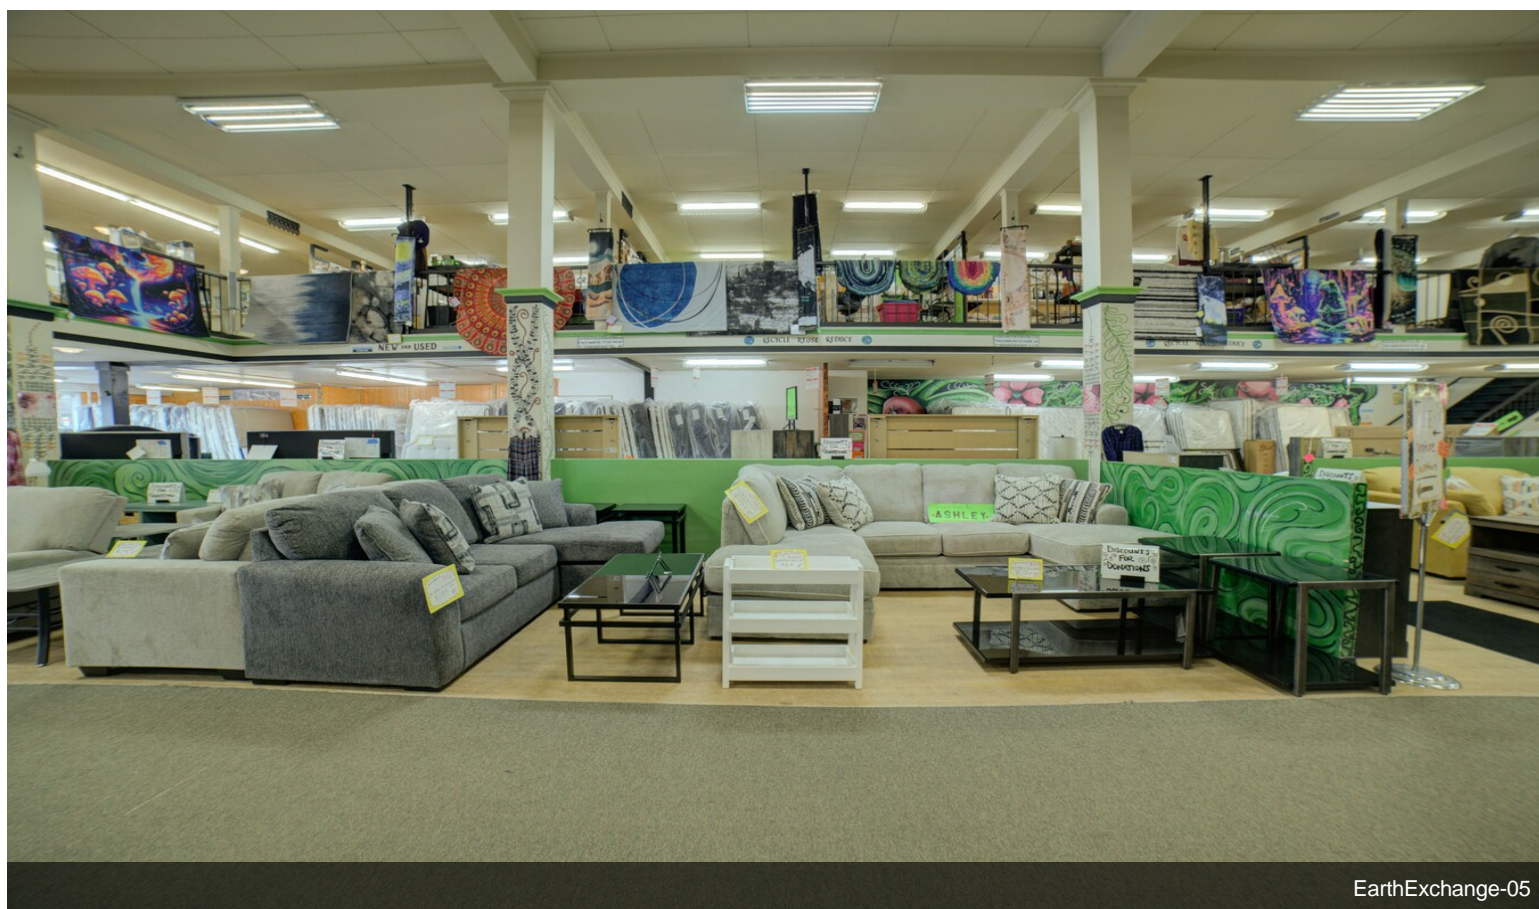

EarthExchange-05