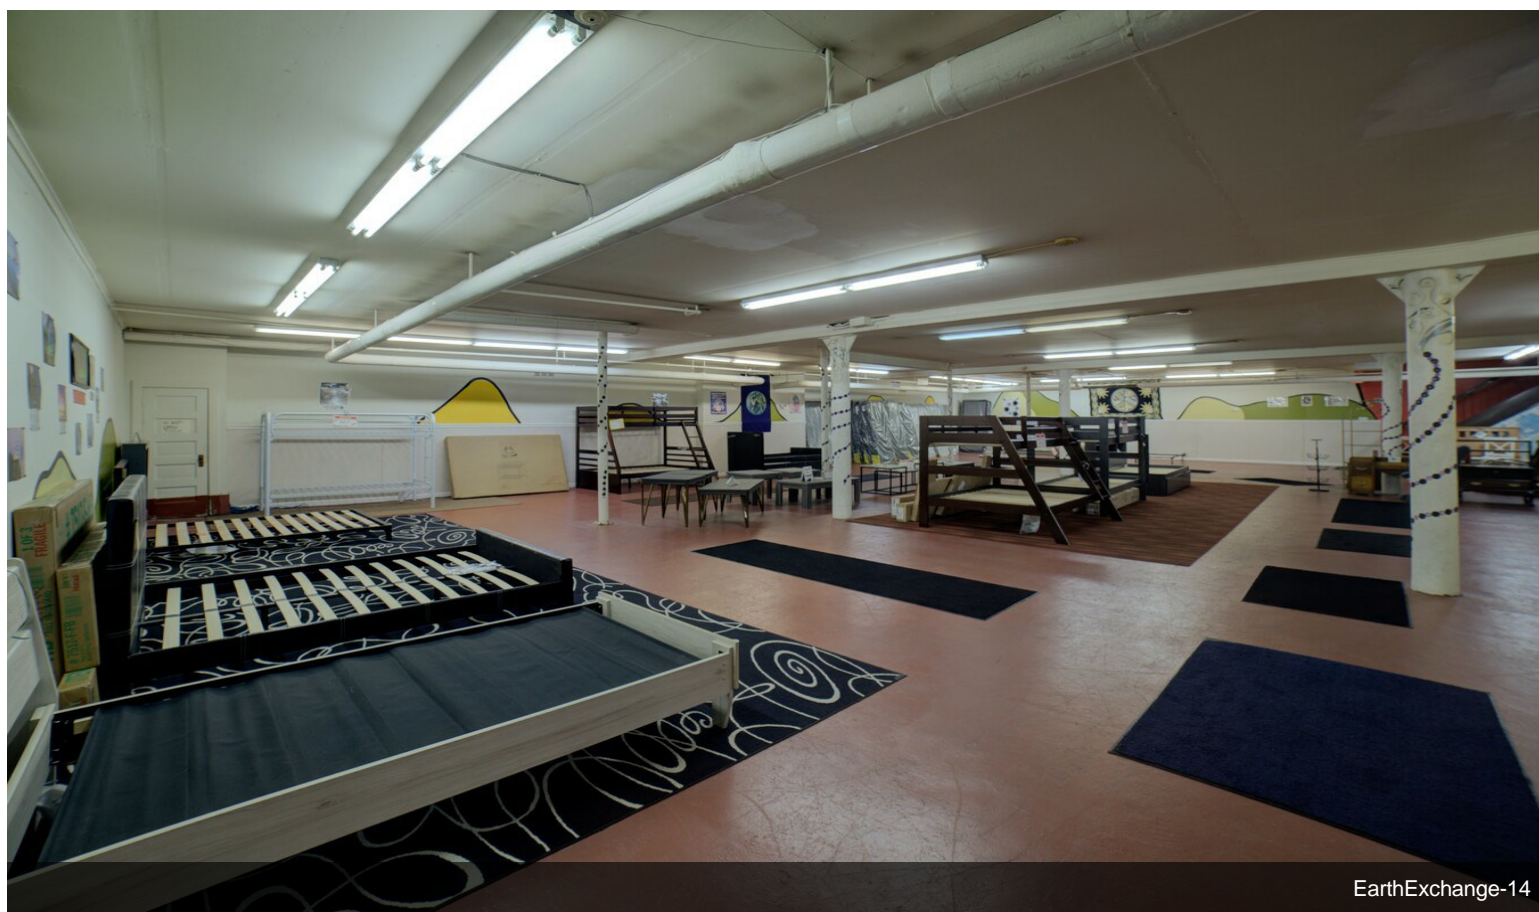

EarthExchange-14