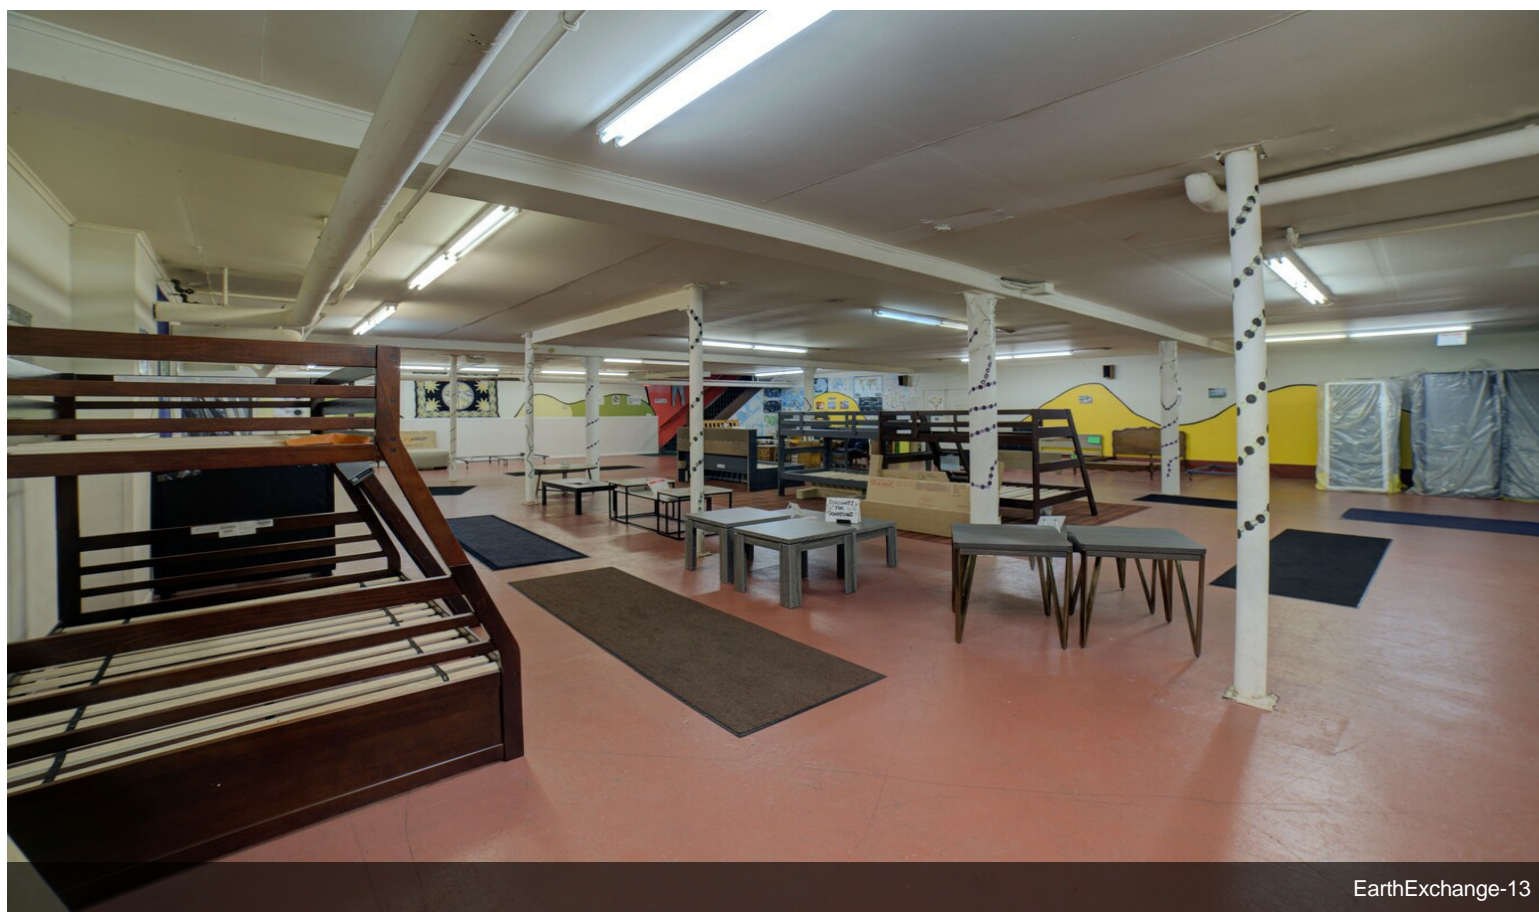

EarthExchange-13