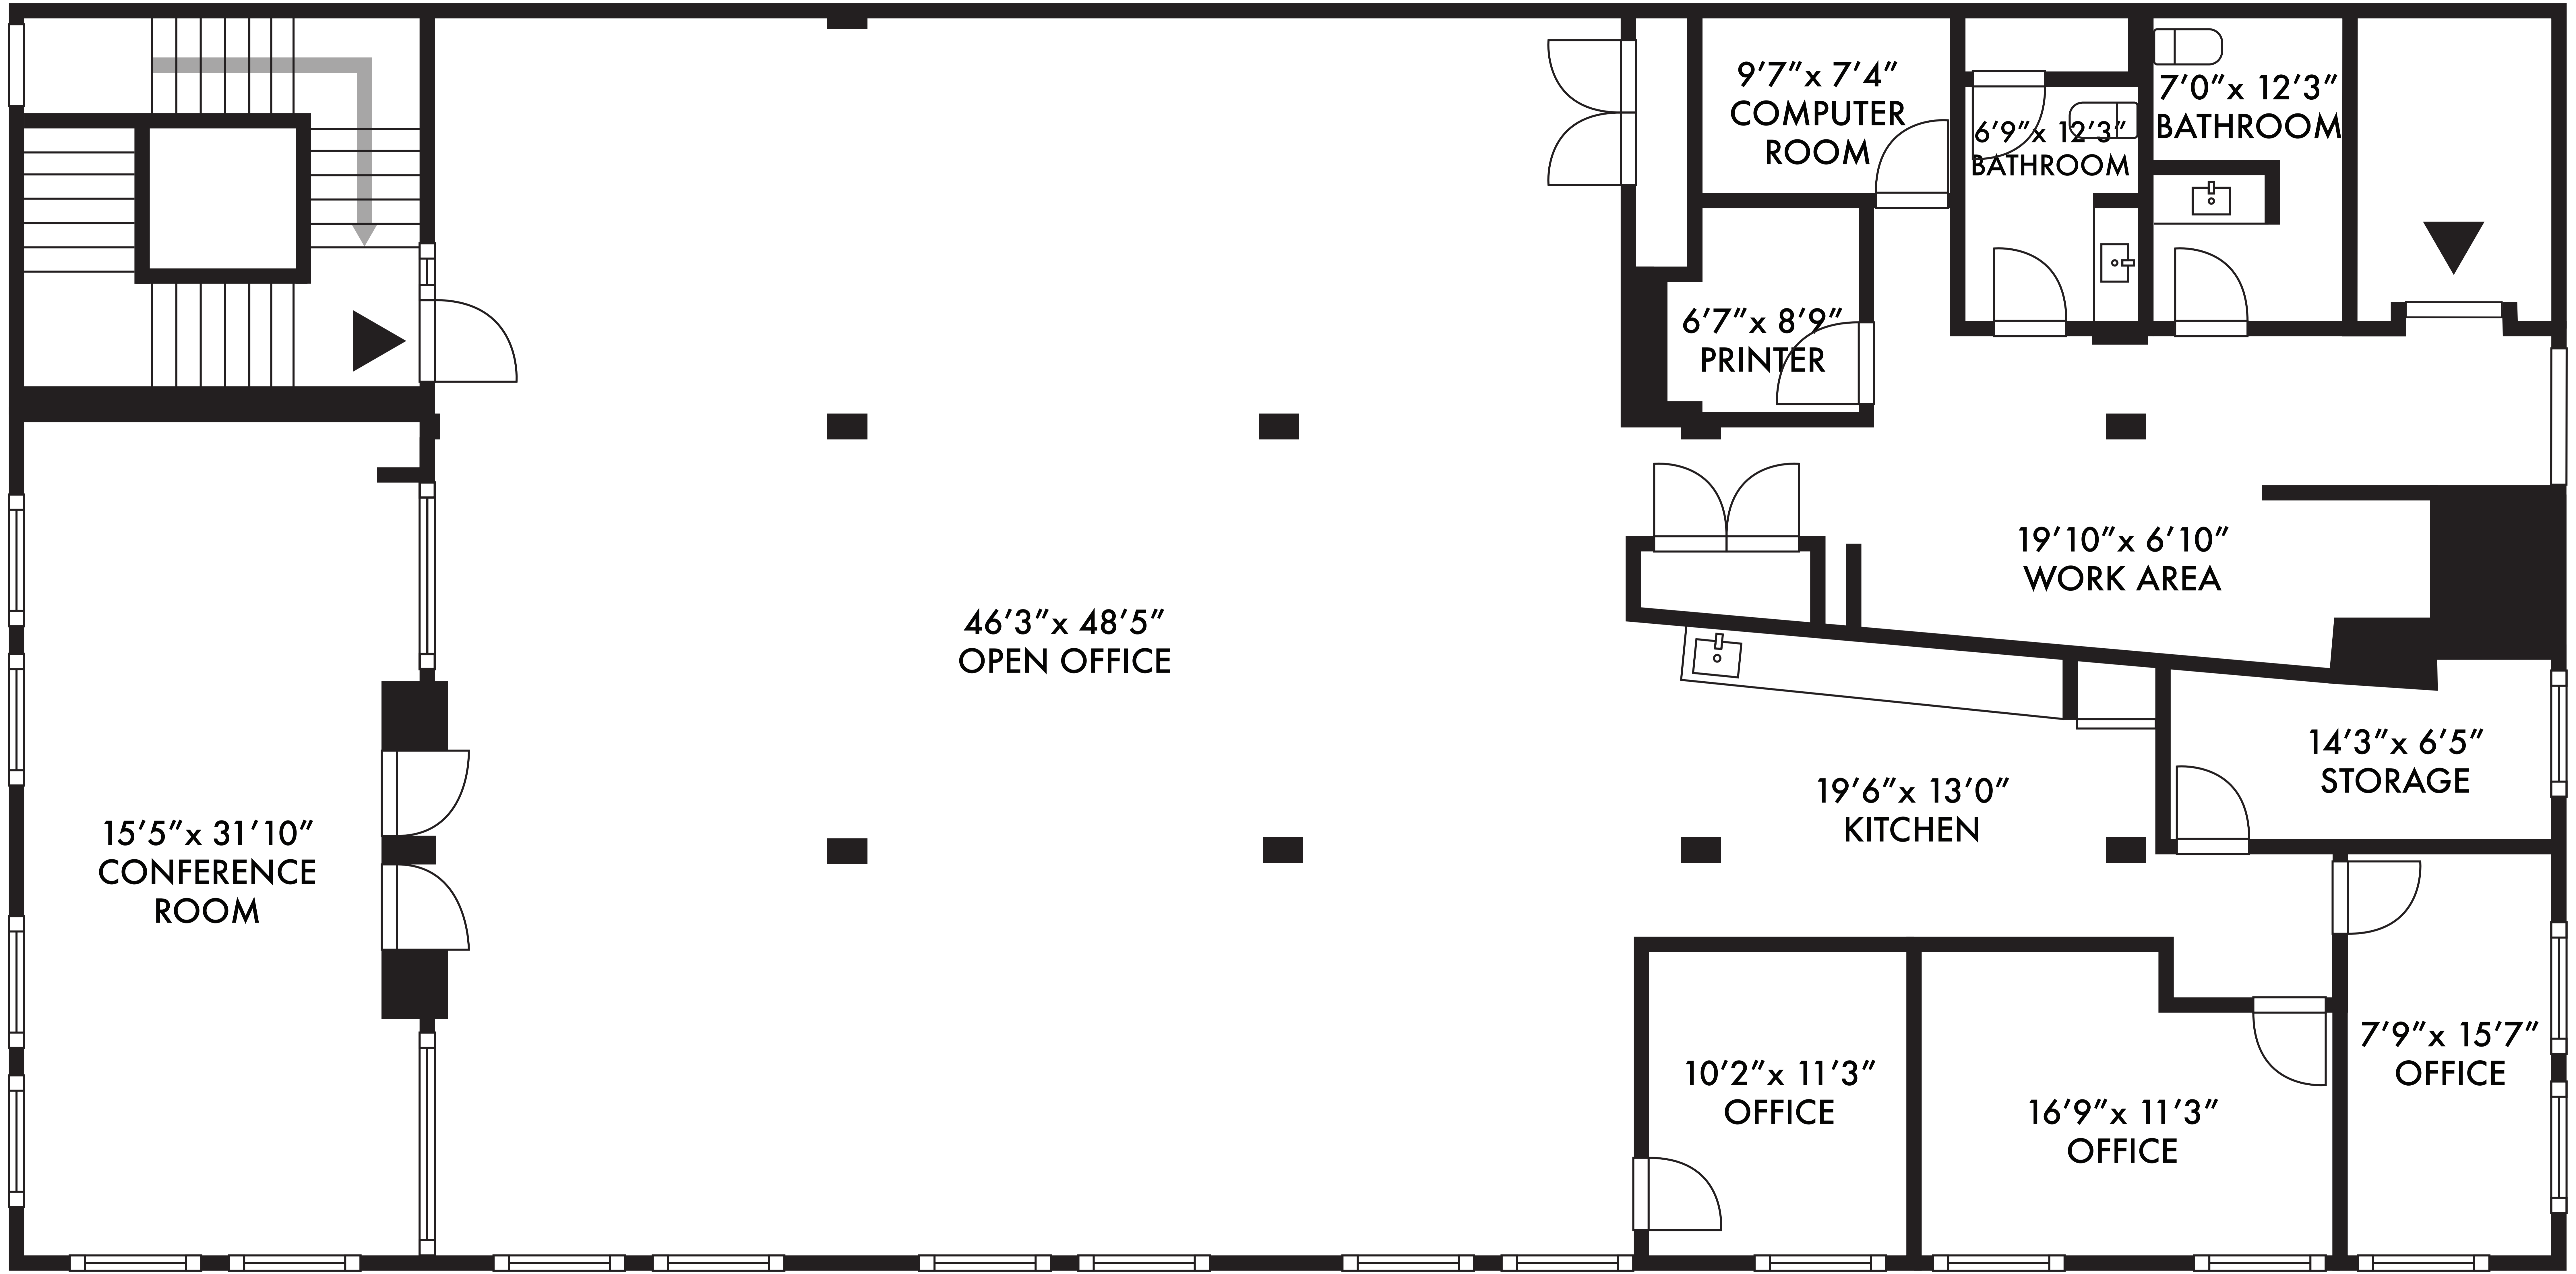

GROSS INTERNAL AREA  
TOTAL: 4,504 sq ft  
SIZE AND DIMENSIONS ARE APPROXIMATE, ACTUAL MAY VARY

15'5" x 31'10"  
CONFERENCE  
ROOM

46'3" x 48'5"  
OPEN OFFICE

9'7" x 7'4"  
COMPUTER  
ROOM

6'7" x 8'9"  
PRINTER

6'9" x 12'3"  
BATHROOM

7'0" x 12'3"  
BATHROOM

19'10" x 6'10"  
WORK AREA

19'6" x 13'0"  
KITCHEN

14'3" x 6'5"  
STORAGE

10'2" x 11'3"  
OFFICE

16'9" x 11'3"  
OFFICE

7'9" x 15'7"  
OFFICE