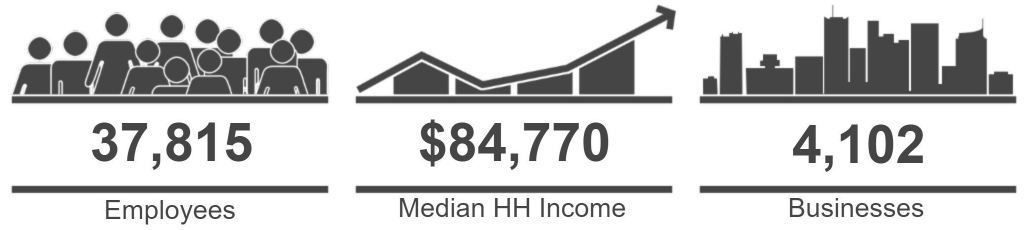

5 Mile Information

Contact Information

Name **Reynolds Baldwin**
Email **Reynolds@lsfiore.com**
Phone **814.946.3686**