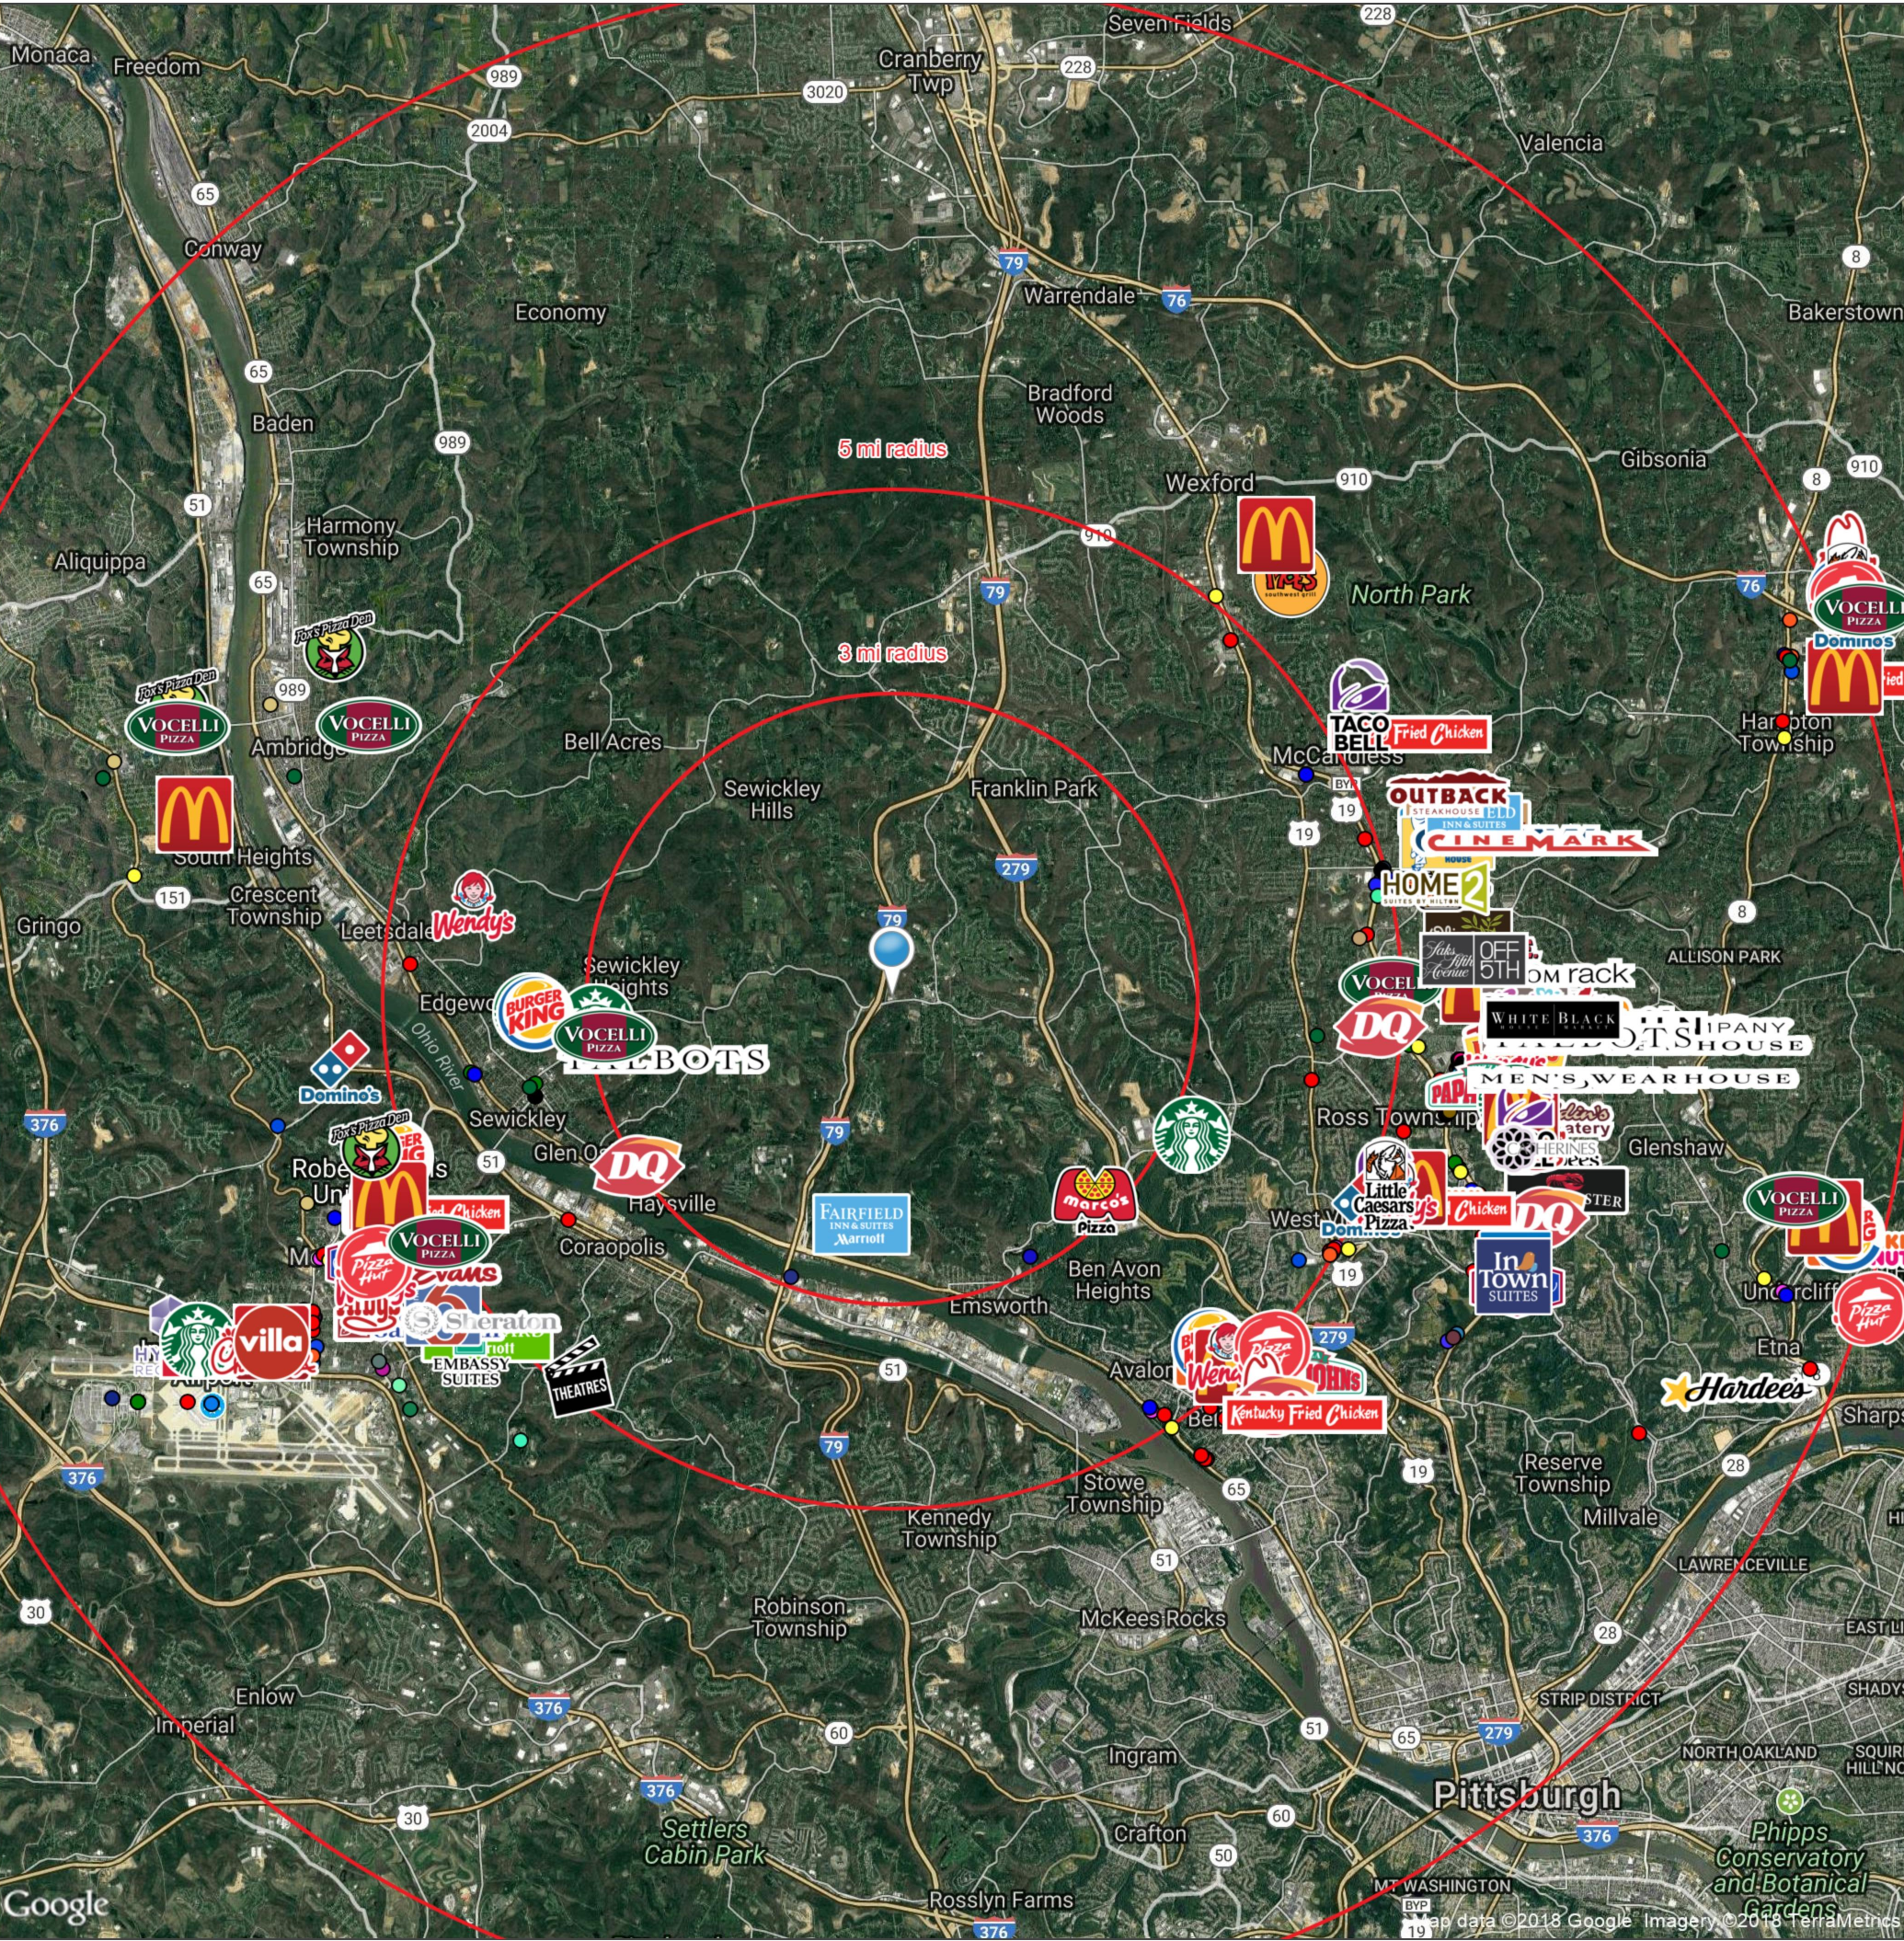

1908 Mt Nebo Rd

Aerial View

Demographics

	1 mi radius	3 mi radius	5 mi radius
Population	2,732	21,520	96,249
Households	1,052	8,756	42,178
Population Median Age	42.7	42.2	42.0
5 Yr Pop Growth (Total%)	-2.6%	-2.4%	-2.5%

5 Mile Information

Contact Information

Name **Reynolds Baldwin**
 Email **Reynolds@lsfiore.com**
 Phone **814.946.3686**