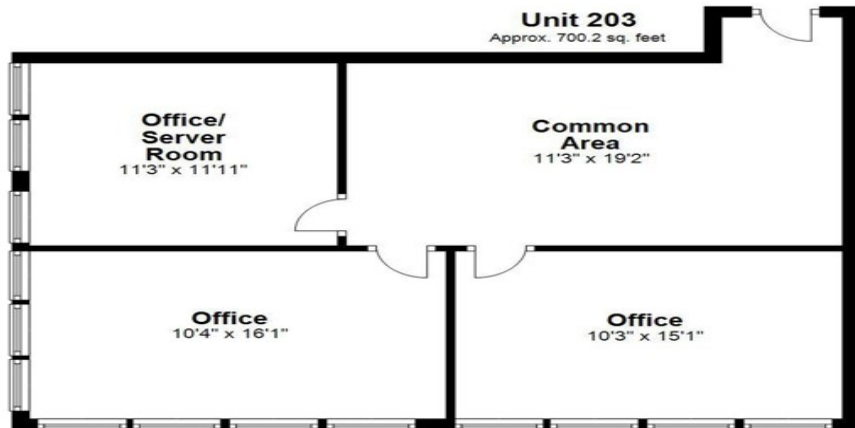

30 Nagog Park, Acton, MA Unit 203

Room sizes and square footage estimates are approximate.

Floor Plan