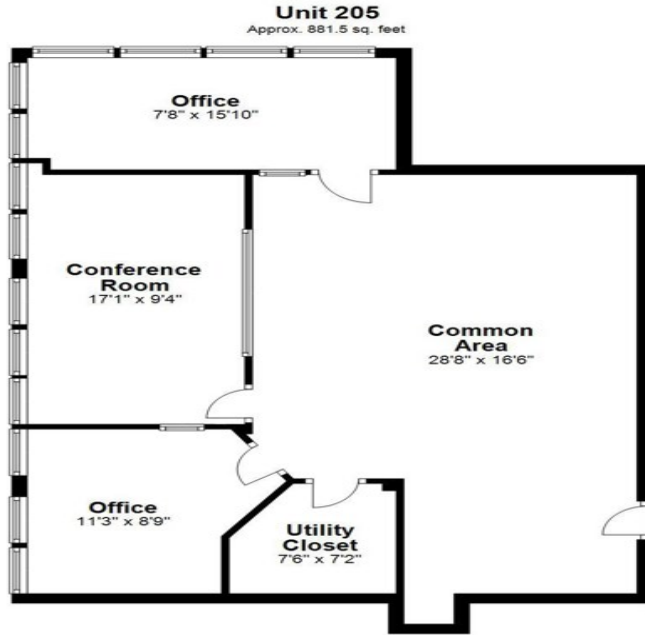

## 30 Nagog Park, Acton, MA Unit 201

Room sizes and square footage estimates are approximate.

Floor Plan

## 30 Nagog Park, Acton, MA Unit 203

Room sizes and square footage estimates are approximate.

Floor Plan

## 30 Nagog Park, Acton, MA Unit 205

Room sizes and square footage estimates are approximate.

Floor Plan