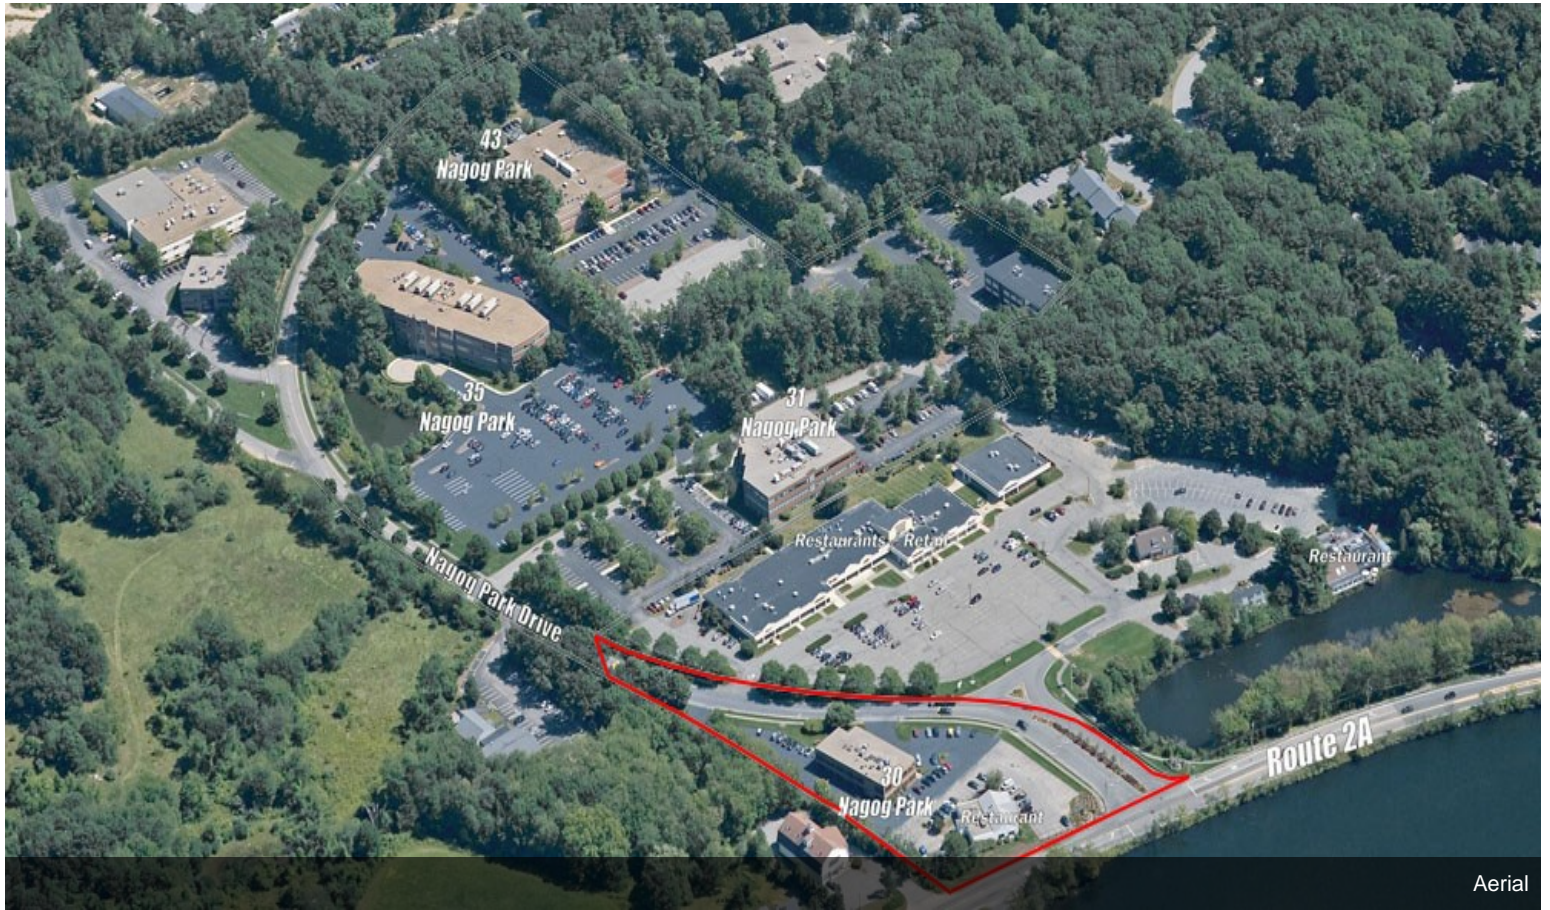

Property Photos

Aerial