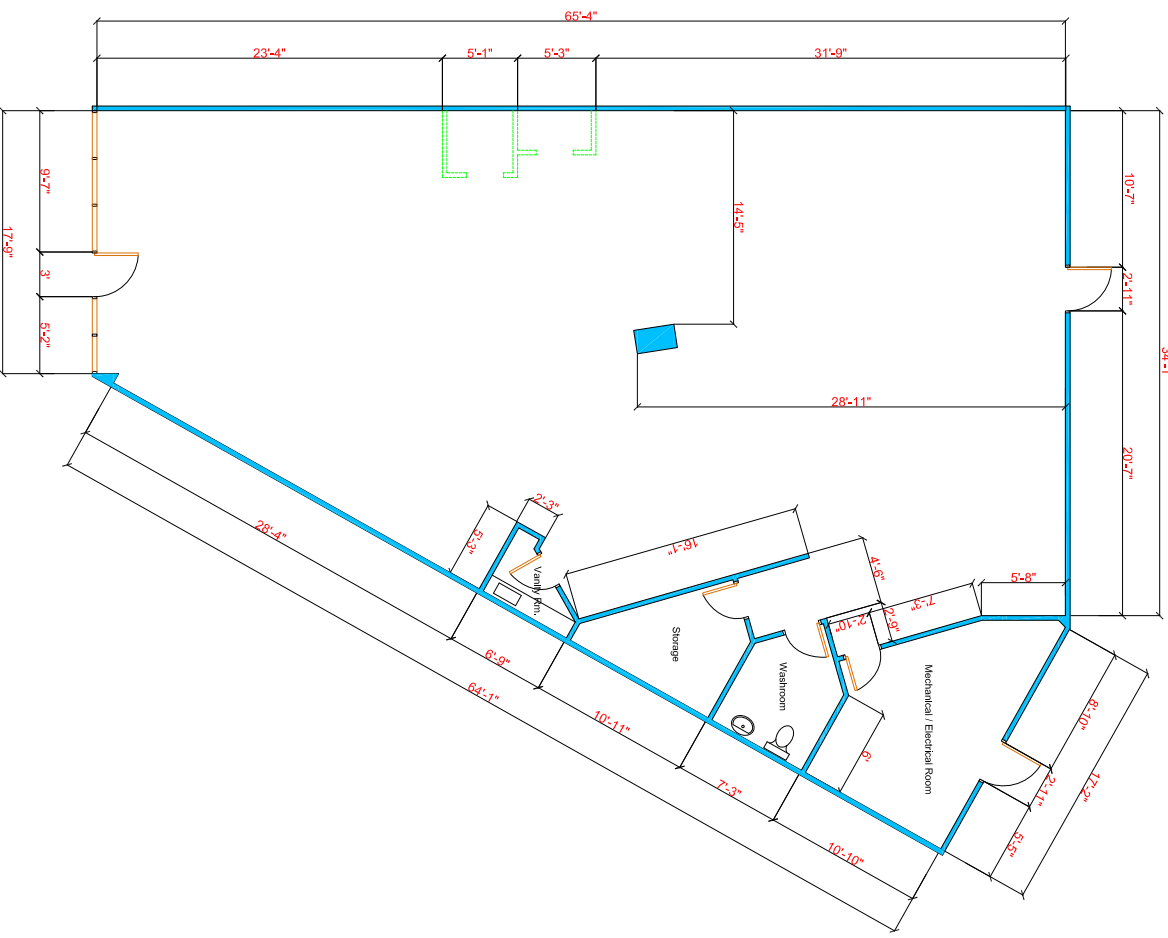

Bay # 1 layout NTS

NO.	DATE	ISSUE STATUS	BY	CHKD

NO.	DATE	ISSUE STATUS	BY	CHKD

GRAND CENTRAL PROPERTIES
51801 Grand Blvd, Cochrane, AB, T4C 2S4

Cochrane Town Square
Building "B" - Bay # 1