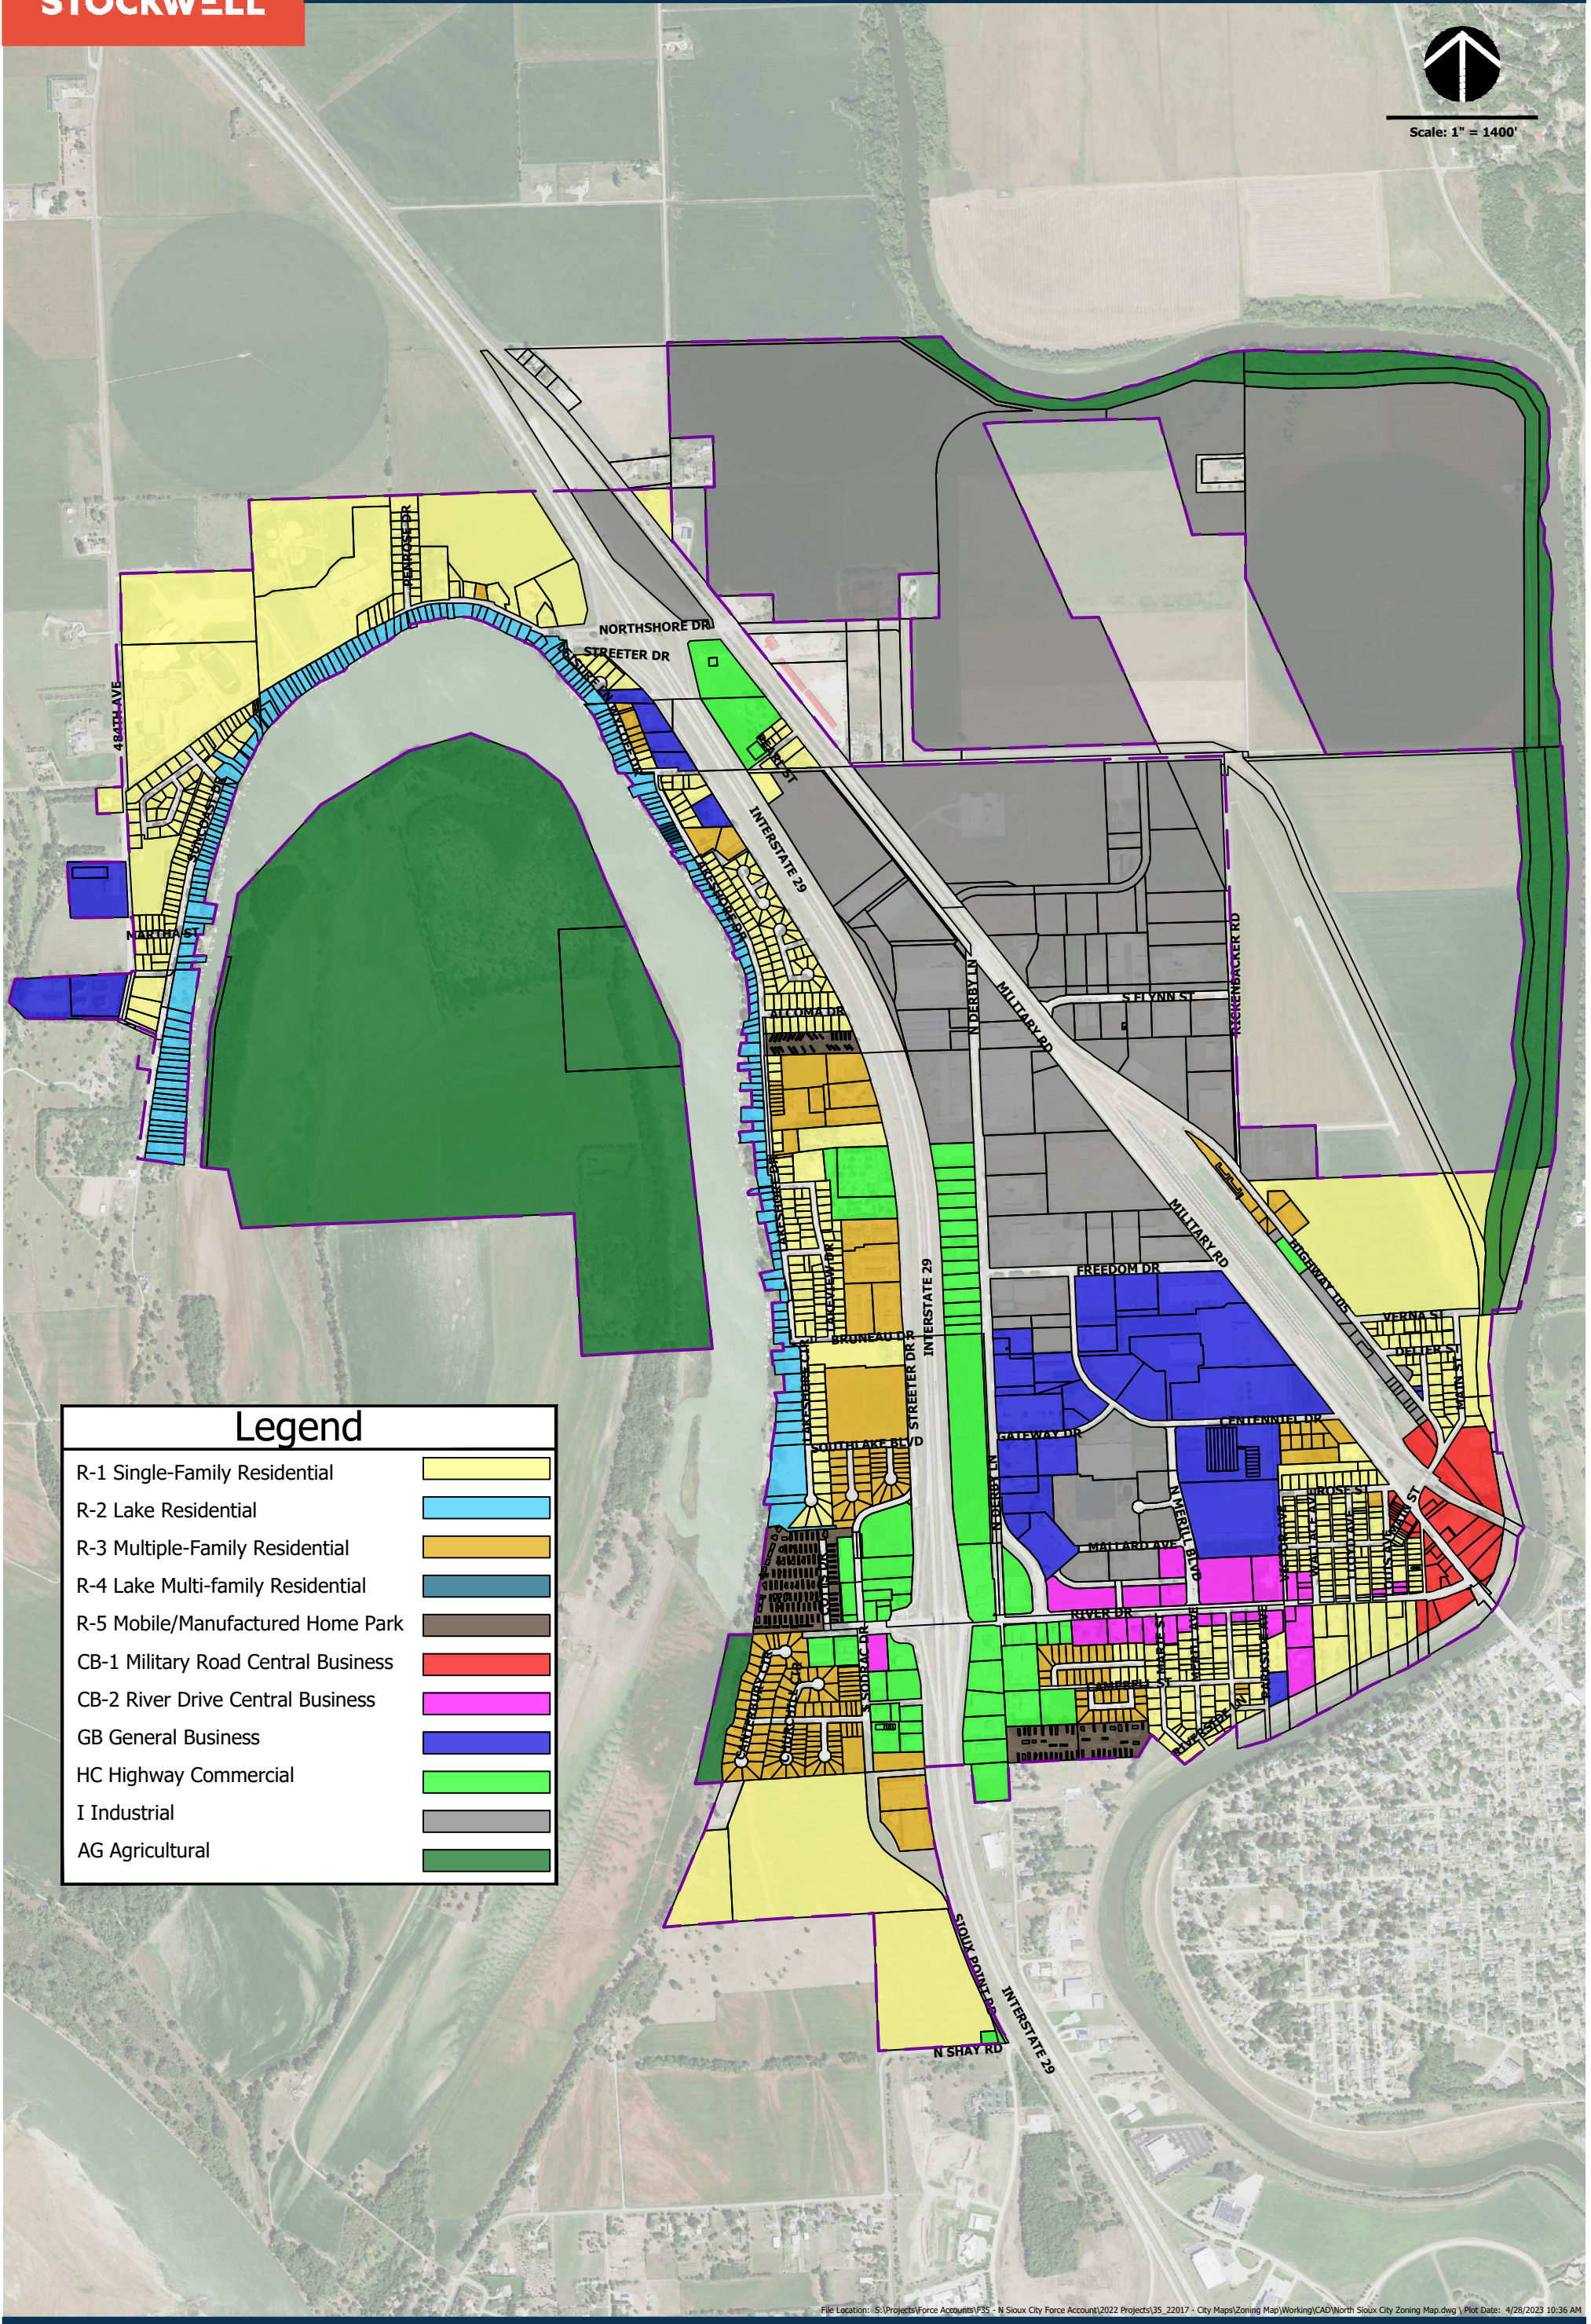

Scale: 1" = 1400'

Legend	
R-1 Single-Family Residential	
R-2 Lake Residential	
R-3 Multiple-Family Residential	
R-4 Lake Multi-family Residential	
R-5 Mobile/Manufactured Home Park	
CB-1 Military Road Central Business	
CB-2 River Drive Central Business	
GB General Business	
HC Highway Commercial	
I Industrial	
AG Agricultural