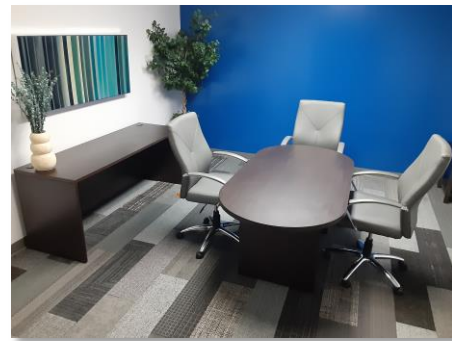

3901 E PLANO PKWY - PLANO, TX 75074

- **Business Suites:** Individual warehouse suites ranging 350 to 3500sf. Fully climate controlled year round in an extra clean, professional environment. Good for any business who needs warehouse space. Best for ecommerce and small businesses who need climate controlled space to work in on a regular basis to operate their business.
- **Warehouse Units:** Individual warehouse units ranging 500 to 3500sf. Best for businesses who need offsite storage or small businesses who need storage of commercial products and only need access sporadically.
- **Flex / Office Suites:** Self contained, private, individual suites ranging from 300 to 4000sf. Drop-in ceilings, abundant lighting, separately controlled HVAC systems. Large wide open floor space plus private offices. Great for businesses who need open space, but who's main activities differ from storage, such as: Showrooms, Photography Studios, Art Studios, R&D Labs, Printing facilities, Light Manufacturing or Assembly, Call Center, and many more.
- **Offices:** Individual offices for one to three desks. Great for any small business needing private office space. Can be rented separately or in conjunction with warehouse space.
- **Virtual Offices:** Shared office space which can be used as needed. Mail and parcel receiving. Access to conference room for client meetings. Great for small businesses who need a commercial address for mail and business purposes, but who seldom use the space and run their daily operations off site.

All rental units have access to: shipping and receiving services, scheduled conference room usage, break room / kitchen facility, shared printing stations, shipping supply stations, mail services, and more.

**Business Suites
and
Warehouse Units**

**Private Offices
and Suites**

3901 E PLANO PKWY - PLANO, TX 75074

Modern, Clean, Secure Building

Visitor Lobby

Break Room / Kitchen Facilities

Flex Space Suites Available

Conference Rooms

Easy Access from Any Direction