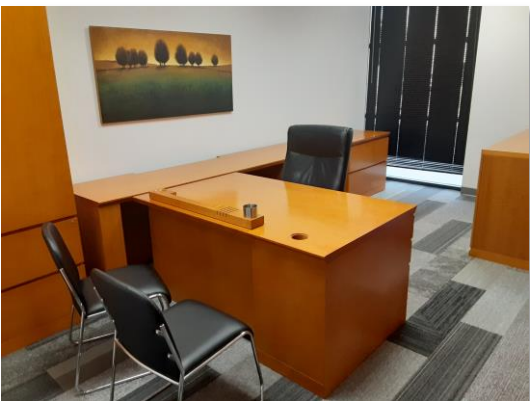

3901 E PLANO PKWY - PLANO, TX 75074

- **Business Suites:** Individual warehouse suites ranging 350 to 3500sf. Fully climate controlled year round in an extra clean, professional environment. Good for any business who needs warehouse space. Best for ecommerce and small businesses who need climate controlled space to work in on a regular basis to operate their business.
- **Warehouse Units:** Individual warehouse units ranging 500 to 3500sf. Best for businesses who need offsite storage or small businesses who need storage of commercial products and only need access sporadically.
- **Flex / Office Suites:** Self contained, private, individual suites ranging from 300 to 4000sf. Drop-in ceilings, abundant lighting, separately controlled HVAC systems. Large wide open floor space plus private offices. Great for businesses who need open space, but who's main activities differ from storage, such as: Showrooms, Photography Studios, Art Studios, R&D Labs, Printing facilities, Light Manufacturing or Assembly, Call Center, and many more.
- **Offices:** Individual offices for one to three desks. Great for any small business needing private office space. Can be rented separately or in conjunction with warehouse space.
- **Virtual Offices:** Shared office space which can be used as needed. Mail and parcel receiving. Access to conference room for client meetings. Great for small businesses who need a commercial address for mail and business purposes, but who seldom use the space and run their daily operations off site.

All rental units have access to: shipping and receiving services, scheduled conference room usage, break room / kitchen facility, shared printing stations, shipping supply stations, mail services, and more.

**Business Suites
and
Warehouse Units**

**Private Offices
and Suites**

3901 E PLANO PKWY - PLANO, TX 75074

Modern, Clean, Secure Building

Visitor Lobby

Break Room / Kitchen Facilities

Flex Space Suites Available

Conference Rooms

Easy Access from Any Direction