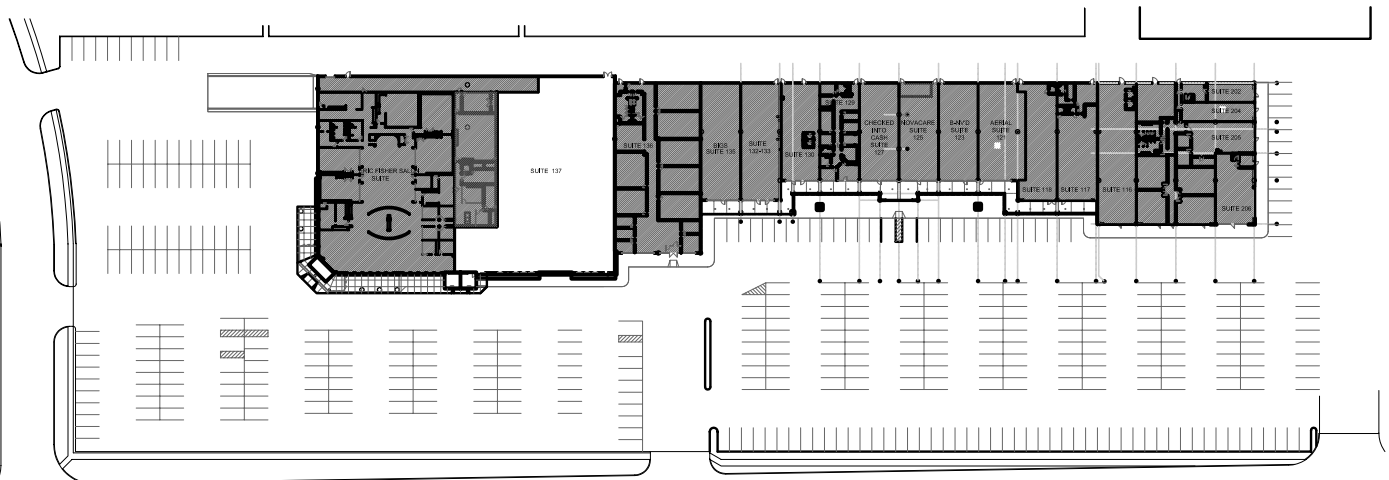

 **SUITEPLAN**

 **KEY PLAN**

SPANGENBERG PHILLIPS TICE
ARCHITECTURE
 121 N Mead Ste 201 Wichita KS 67202
 T 316.267.4002 F 316.267.1509
 www.sptarchitecture.com

CROSSROADS SHOPPING CENTER

SUITE 137