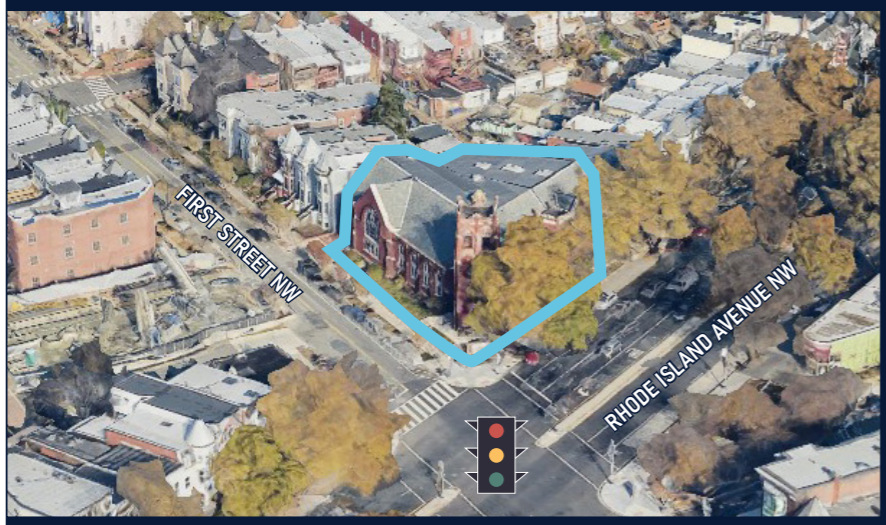

EXCLUSIVE OFFERING

Greysteel

MOUNT BETHEL BAPTIST CHURCH, WASHINGTON, D.C. 20001

9,926
LOT SIZE

ECKINGTON
NEIGHBORHOOD

20,137
TOTAL SF

CONTACT US TO LEARN MORE
ABOUT THIS PROPERTY:

IAN WEISZ