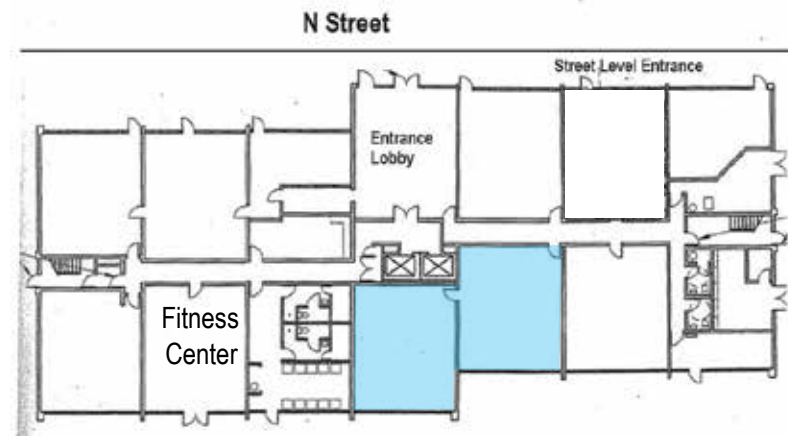

Located in the **heart  
of downtown** and very  
near the State Capitol,  
numerous government  
office buildings, restaurants  
and more

**ASKING PRICE: \$450,000**

On-site property  
management

Community Amenities:  
Conference Room  
Secured lobby with controlled  
entry  
Laundry facilities  
Exercise room  
Large outdoor pool & hot tub