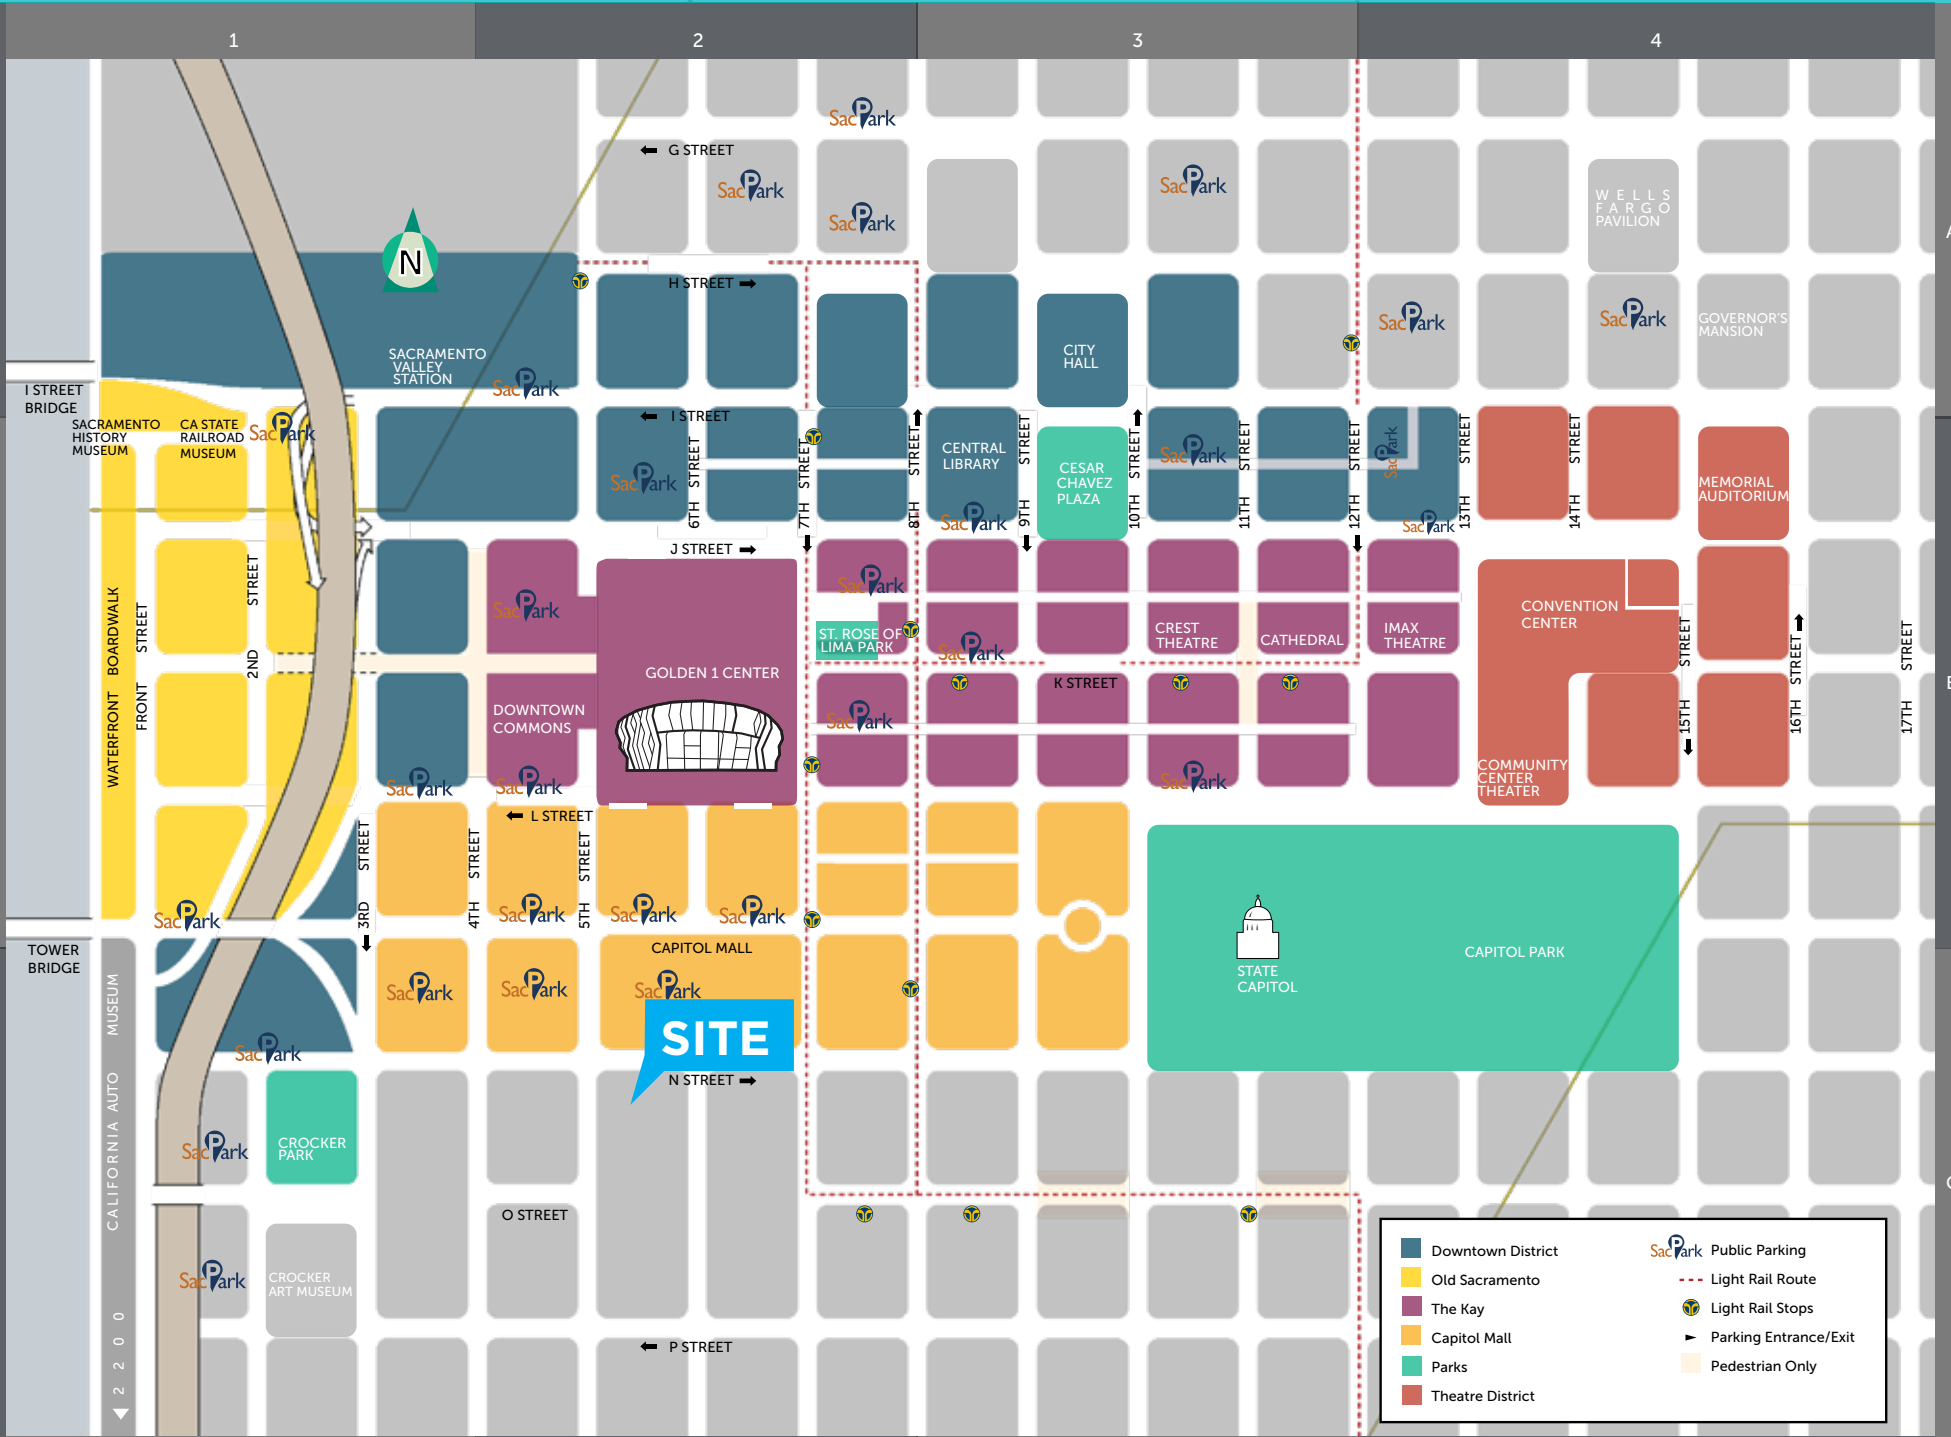

Located in the **heart  
of downtown** and very  
near the State Capitol,  
numerous government  
office buildings, restaurants  
and more

**ASKING PRICE: \$450,000**

On-site property  
management

Community Amenities:  
Conference Room  
Secured lobby with controlled  
entry  
Laundry facilities  
Exercise room  
Large outdoor pool & hot tub

# DOWNTOWN SAC

1

2

3

4

G STREET

H STREET

I STREET

TOWER BRIDGE

WATERFRONT BOARDWALK

I STREET BRIDGE

FRONT STREET

2ND STREET

3RD STREET

4TH STREET

5TH STREET