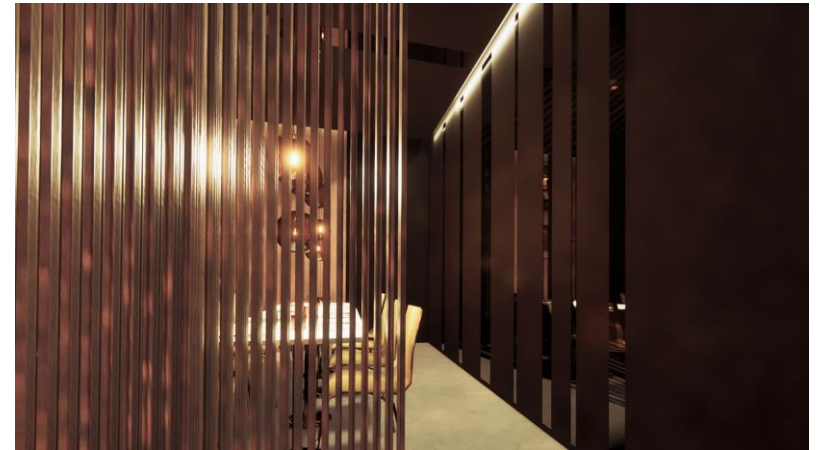

elevations