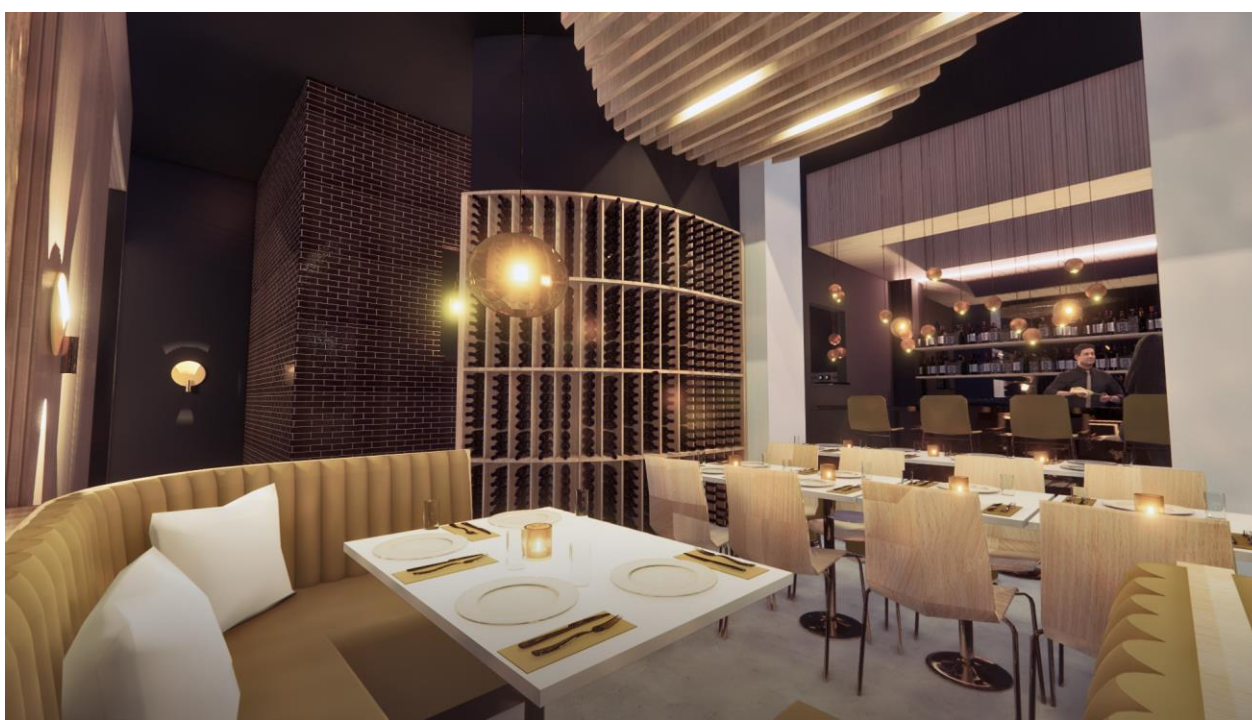

datura kitchen

120 SOUTH OLIVE AVENUE #103-105
WEST PALM BEACH, FL 33127

design concept

STUDIO
MCG
ARCHITECTURE

design concept

Décor - feminine, curvy, light, clean-lines, neutral colors

Lighting - enhance dining experience, attract people, warm & welcoming

Wood slat ceiling with dimmable LED lighting for mood

Plush neutral olive colored booths and banquettes

White table tops and copper / brass base to match pendant and sconce lighting throughout

Wrapped columns

elevations

elevations

elevations

BAR COUNTER

BAR BASE

elevations

elevations

elevations