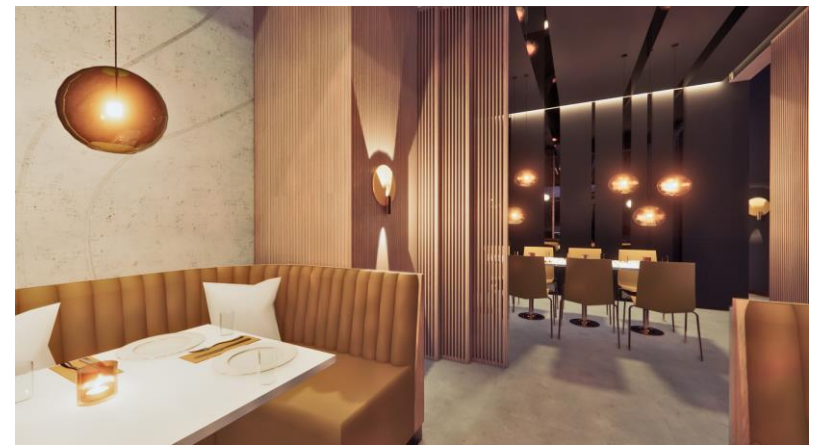

elevations