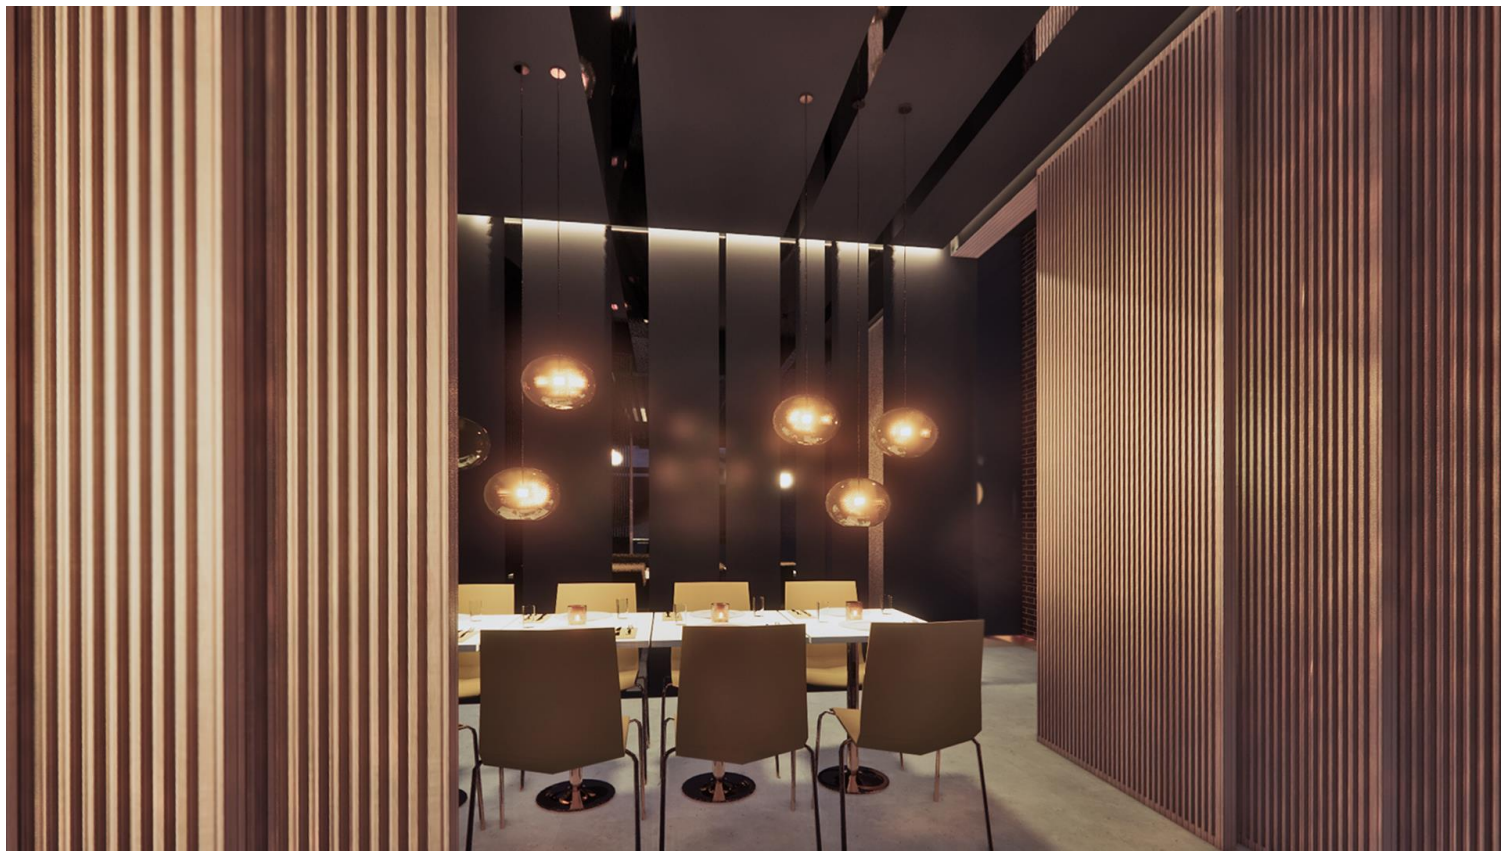

elevations