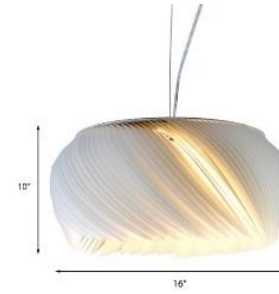

Entry interior

Welcoming waiting area with plush chairs

Copper sconces that is inviting with warm mood lighting

Translucent amber vases

Pampass grass, large and white

Calming Neutral color paint wall finish