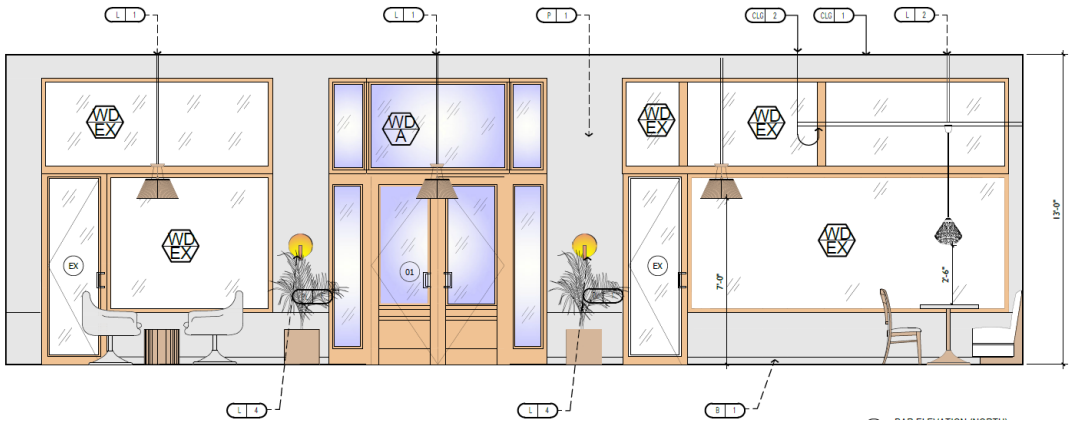

datura kitchen

120 SOUTH OLIVE AVENUE #103-105
WEST PALM BEACH, FL 33127

design concept

STUDIO
MCG
ARCHITECTURE

design concept

Décor - feminine, curvy, light, clean-lines, neutral colors

Lighting - enhance dining experience, attract people, warm & welcoming

BLADE SIGN

Entry exterior

- New entry doors
- Refresh paint
- New sconces
- New awning
- Exterior seating

welcoming

OUTDOOR SEATING

welcoming

Entry interior

Welcoming waiting area with plush chairs

design concept