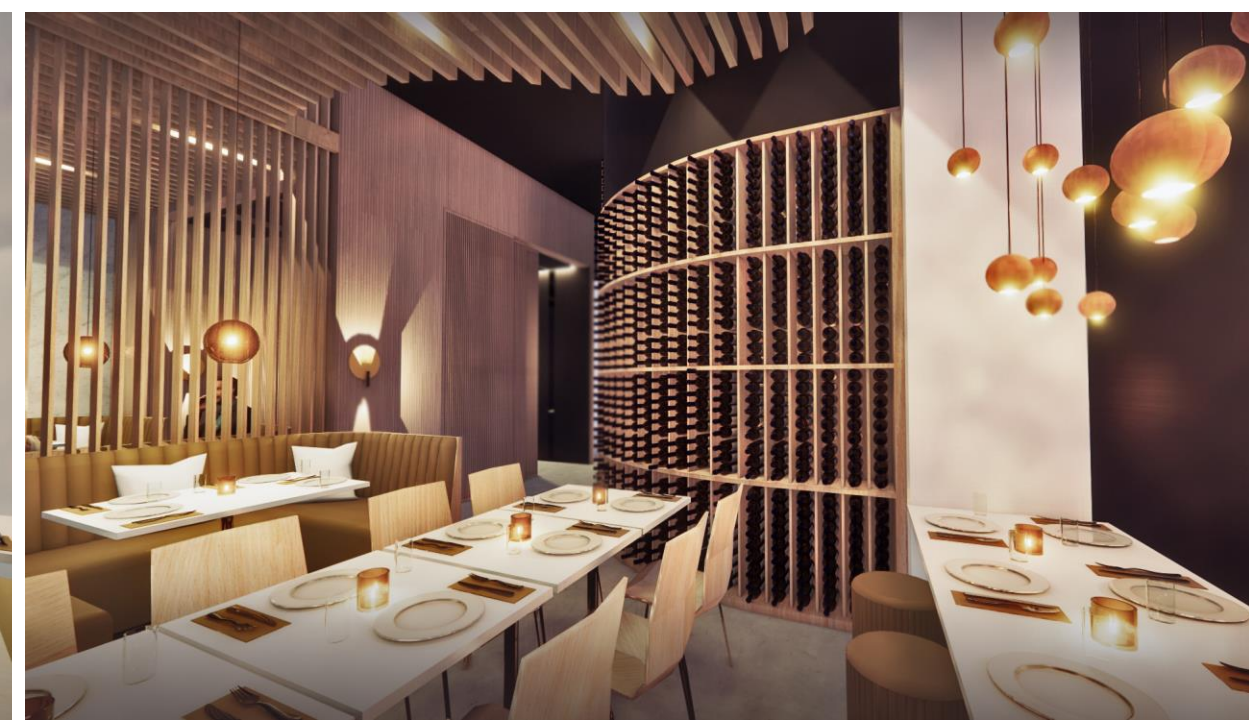

datura kitchen

120 SOUTH OLIVE AVENUE #103-105
WEST PALM BEACH, FL 33127

design concept

STUDIO
MCG
ARCHITECTURE

design concept

Décor - feminine, curvy, light, clean-lines, neutral colors

Lighting - enhance dining experience, attract people, warm & welcoming

Wood slat ceiling with dimmable LED lighting for mood

Plush neutral olive colored booths and banquettes

White table tops and copper / brass base to match pendant and sconce lighting throughout

Wrapped columns

elevations

elevations

elevations

BAR COUNTER

BAR BASE

elevations

elevations

elevations