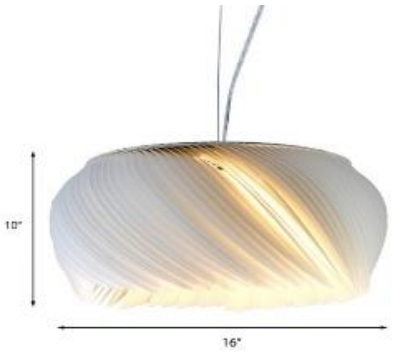

<https://www.litfad.com/contemporary-irregular-pendant-lighting-gold-handblown-glass-1-light-dining-room-hanging-lamp-12-wide-s-120700.html?language=en&currency=USD&gclid=EAlaIqobChMlv93Tvlqi8QlVkyZlChOnJAfeEAYYCCABEgJyHfD_BwE>

<https://www.shadesoflight.com/products/blush-cylinder-pendant-large?sku=PE19079L++PK&source=sag&category=Pendant_Lights>

<https://www.serenaandlily.com/westbrooke-double-sconce/glass/514182.html?color=Glass#start=134>

Litfad