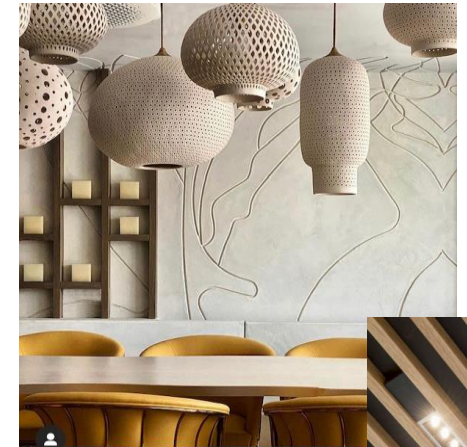

datura kitchen

120 SOUTH OLIVE AVENUE #103-105
WEST PALM BEACH, FL 33127

design concept

STUDIO
MCG
ARCHITECTURE

design concept

Décor - feminine, curvy, light, clean-lines, neutral colors

Lighting - enhance dining experience, attract people, warm & welcoming

Copper sconces that is inviting with warm mood lighting

Translucent amber vases

Pampass grass, large and white

Calming Neutral color paint wall finish

design focal point at booths, custom-made wall mural is understated, yet eye-catching. A barely there, of curvy floral pattern of daturas.

Wood slat ceiling with dimmable LED lighting for mood

Plush neutral olive colored booths and banquettes

White table tops and copper / brass base to match pendant and sconce lighting throughout

Wrapped columns