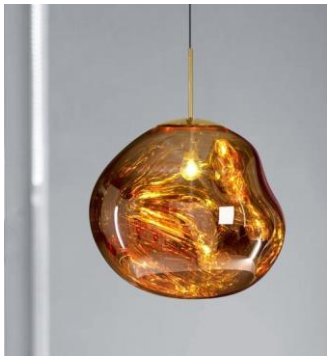

BATHROOMS

REMOVE BASE BOARD

OR HAVE TILE BASE

CURVED MIRROR

CERAMIC TILE WALL

DOOR

TILE FLOOR

bathroom fixtures & finishes

Lines Brass Inlay Greige
24x24 Matte Porcelain Tile

Stria Bar 23.62" X 23.62"
Porcelain
Floor And Wall Tile

https://www.tilebar.com/basic-cement-grigio-24x24-matte-porcelain-tile.html?gclid=EAlaIqoBChMliv721a7t8gIV1MDiCh1yEgtxEAQYAIBEGKwrfD_BwE&gclidsrc=aw.ds