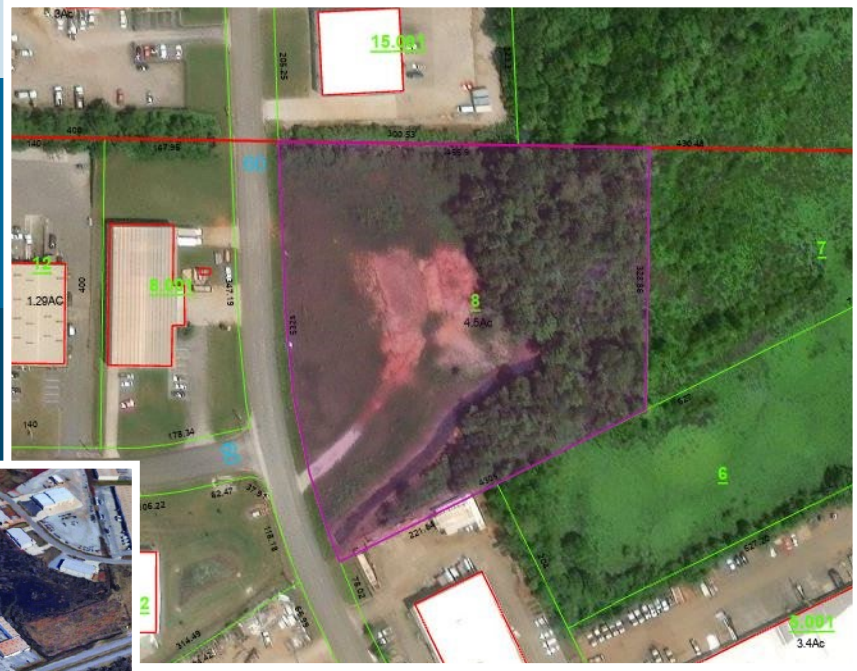

# For Sale

4.5 Acres at Jet Plex

0 Jet Plex Circle  
Madison, AL 35758

**\$1,000,000 All 4.5 acres**

**Bishop Sharp Companies-**  
**256.534.8188**

**Nikki Bishop- 256.503.7631**  
**Keith Sharp- 256.990.1102**