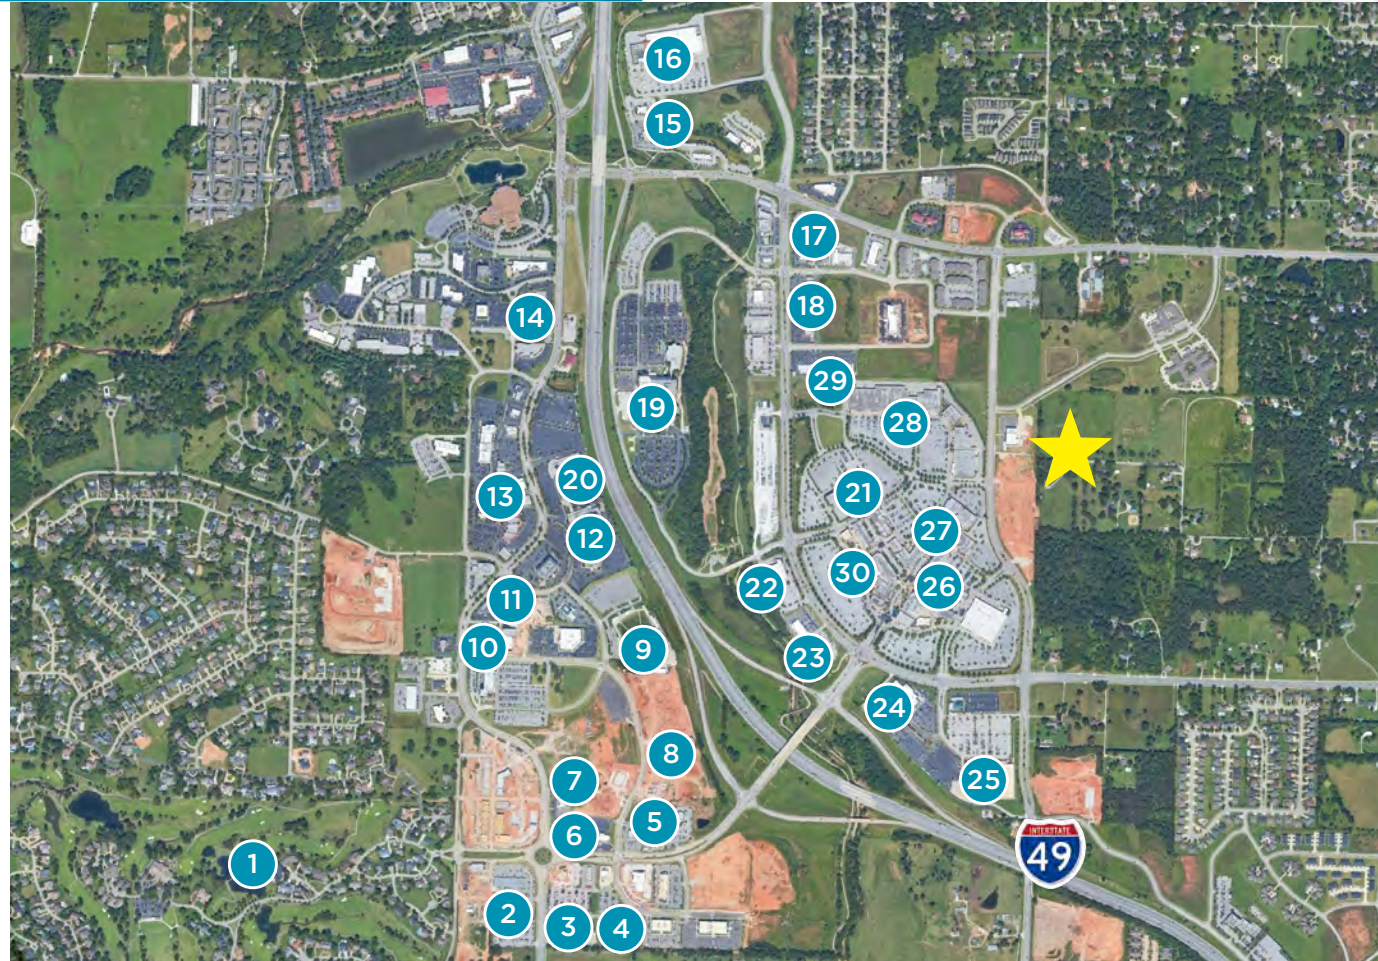

CLICK OR
**SCAN
ME!**

*information deemed reliable but not guaranteed

SITE MAP S HAMPTON PLACE & W S 31ST STREET | ROGERS, AR

Demographics (within a 5 mile radius)

124,287
POPULATION

\$113,309
AVG HH
INCOME

96.99%
EMPLOYMENT
RATE

LOT #	AC	PRICE/SF
1	1.48	\$19.50
2	1.03	\$19.50
3	1.03	\$19.50
4	1.03	\$19.50
5	3.48	\$19.50

425
RETAIL

225
AREA
RESTAURANTS

36
HOTELS

*Information provided within 3 mile radius

- | | | | | |
|--|--|--|---------------------------------------|---|
| 1. Pinnacle Country Club | 7. Tacos4Life | Debbie's Family Pharmacy | Subs, Mojitos, Bocca, TCBY, Starbucks | 25. Target |
| 2. Newk's Eatery | 8. TopGolf | 15. Red Lobster, Olive Garden, Steak n' Shake, Bariola's Pizzeria, Einstein Bros | 19. Mercy Hospital | 26. Big Orange, P.F., Chang's, Local Lime |
| 3. Walmart Neighborhood Market | 9. Walmart Amp | 16. The Home Depot | 20. Rogers Convention Center | 27. Dave & Buster's |
| 4. Fuzzy's Taco Shop, Mirabella's Table | 10. Ruth's Chris Steakhouse | 17. Walgreens, Splash, Culver's | 21. Dillard's | 28. Ulta, Old Navy |
| 5. Pei Wei, Chick-fil-A, Chuy's Mexican Food | 11. Tropical Smoothie | 18. Five Guys, Firehouse | 22. Best Buy | 29. Dickey's Barbecue, Bedford Camera & Video, Bolder Coffee, The Party Place, Subway |
| 6. 9Round, Capriccio, Lavish Nail Lounge | 12. Embassy Suites | | 23. Longhorn Steakhouse | 30. Pinnacle Hills Promenade |
| | 13. Grub's, Bonefish Grill, Cold Stone | | 24. Bass Pro Shops | |
| | 14. Lewis & Clark Outfitters, | | | |

DEVELOPMENT MAP S HAMPTON PLACE & W S 31ST STREET | ROGERS, AR