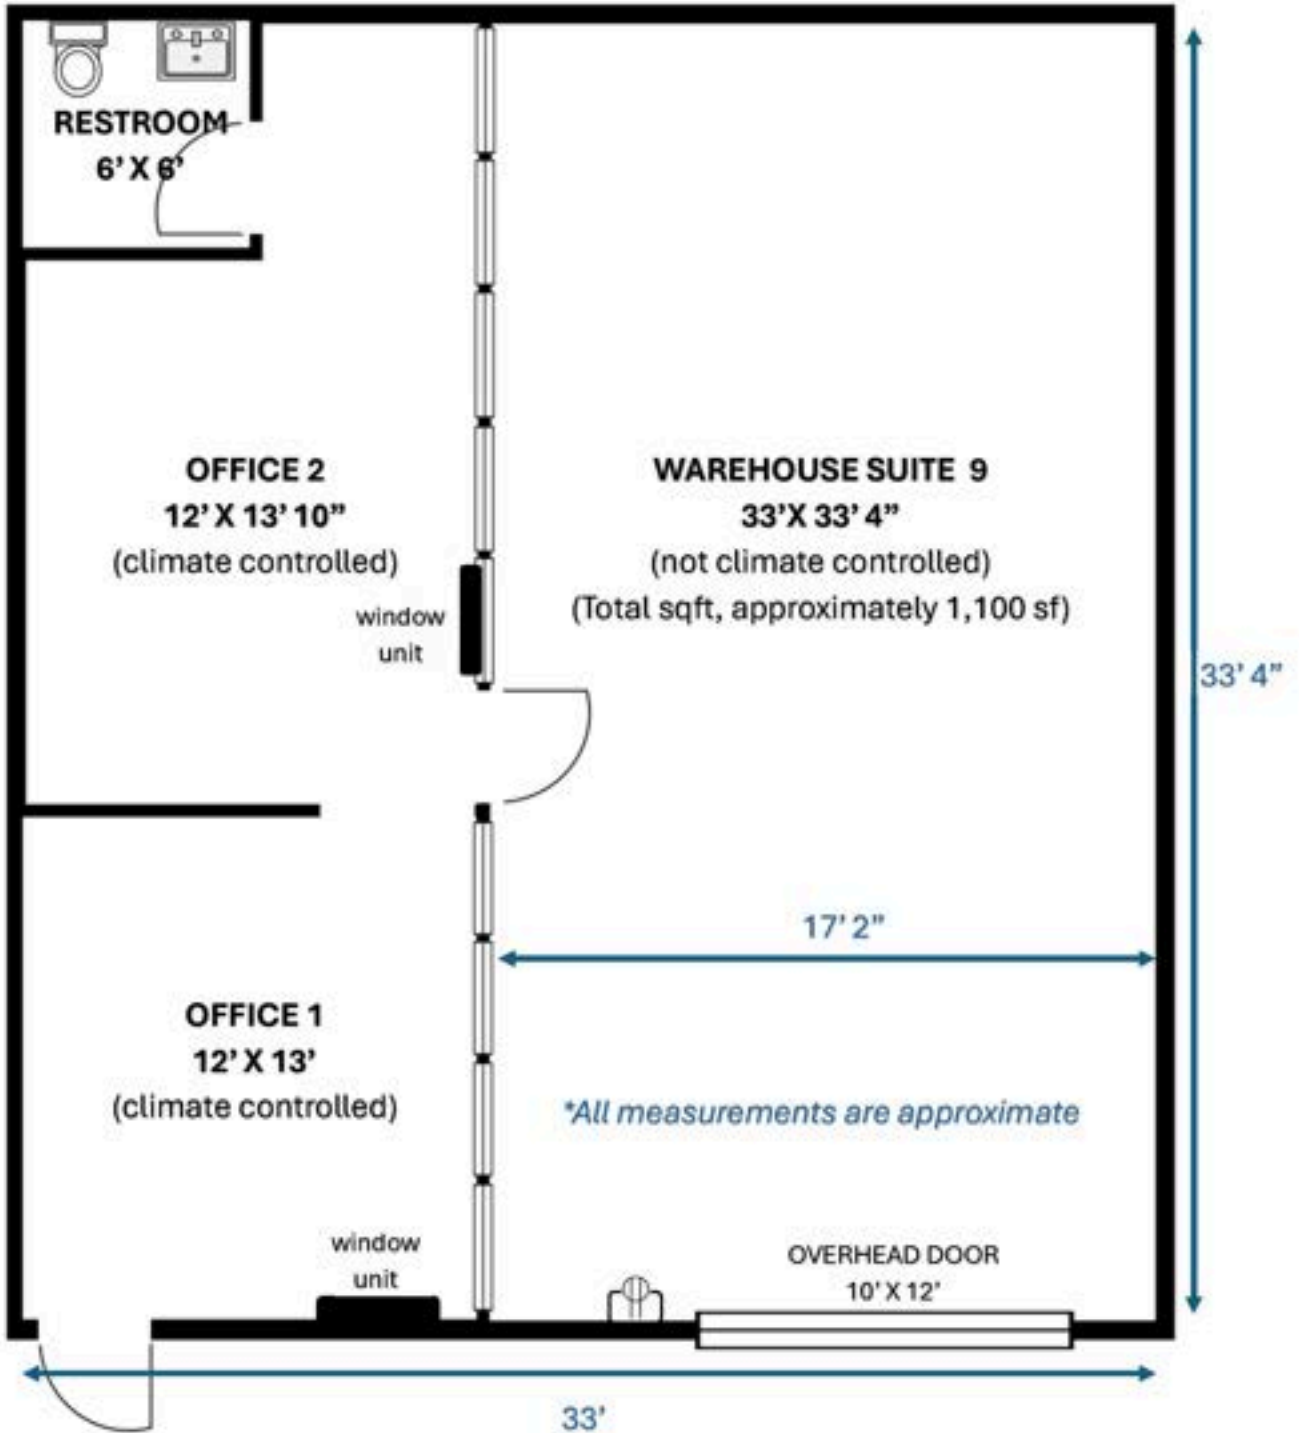

- 1,100 SF approx.
- \$1.10/sf/month
- Zero NNN Fees
- 10' x 12' Overhead, roll-up garage door in warehouse
- Non-climate controlled warehouse space, 1 climate-controlled office, 1 Restroom, and an 8' x 20' mezzanine for extra storage in warehouse.

Suite 3

Retail Space
1,110 SF

Large retail
office or
showroom w/
partitioned
back area
w/
breakroom,
& 1 RR

Suite 9

Warehouse
1,110 SF

Warehouse w/
front
showroom or
lobby,
small office,
& 1 RR

Suite 10

Warehouse
1,110 SF

*All Measurements Are Approximate

KAREN PLAZA

2810 Louetta Rd., Suite 3 (Retail Space), Spring, TX 77388
(Approximately 1,100 SF)

*All Measurements Are Approximate

KAREN PLAZA

/2810 Louetta Rd., Suite 9 (Warehouse Space), Spring, TX 77388
(Approximately 1,100 SF)

*All Measurements Are Approximate

KAREN PLAZA

2810 Louetta Rd., Suite 10 Spring, Texas 77388
(approximately 1,100 SF)