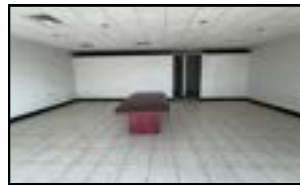

- 1,100 SF approx.
- \$1.10/sf/month
- Zero NNN Fees
- 10' x 12' Overhead, roll-up garage door in warehouse
- Non-climate controlled warehouse space, 1 climate-controlled office, 1 Restroom, and an 8' x 20' mezzanine for extra storage in warehouse.

Contact:

Joe Palumbo (281) 609-7114

E-Mail: Joe@3rdgd.com

KAREN PLAZA

Karen Plaza Site Plan & Availability

BACK OF PROPERTY						
LEASED	LEASED	LEASED	LEASED	✓ Suite 10 Warehouse Space	✓ Suite 9 Warehouse Space	LEASED
LEASED	LEASED	✓ Suite 3 Retail Showroom or Retail Office	LEASED	LEASED	LEASED	LEASED
FRONT OF PROPERTY						

Suite 3

Retail Space
1,110 SF

Large retail
office or
showroom w/
partitioned
back area
w/
breakroom,
& 1 RR

Suite 9

Warehouse
1,110 SF

Warehouse w/
front
showroom or
lobby,
small office,
& 1 RR

Suite 10

Warehouse
1,110 SF