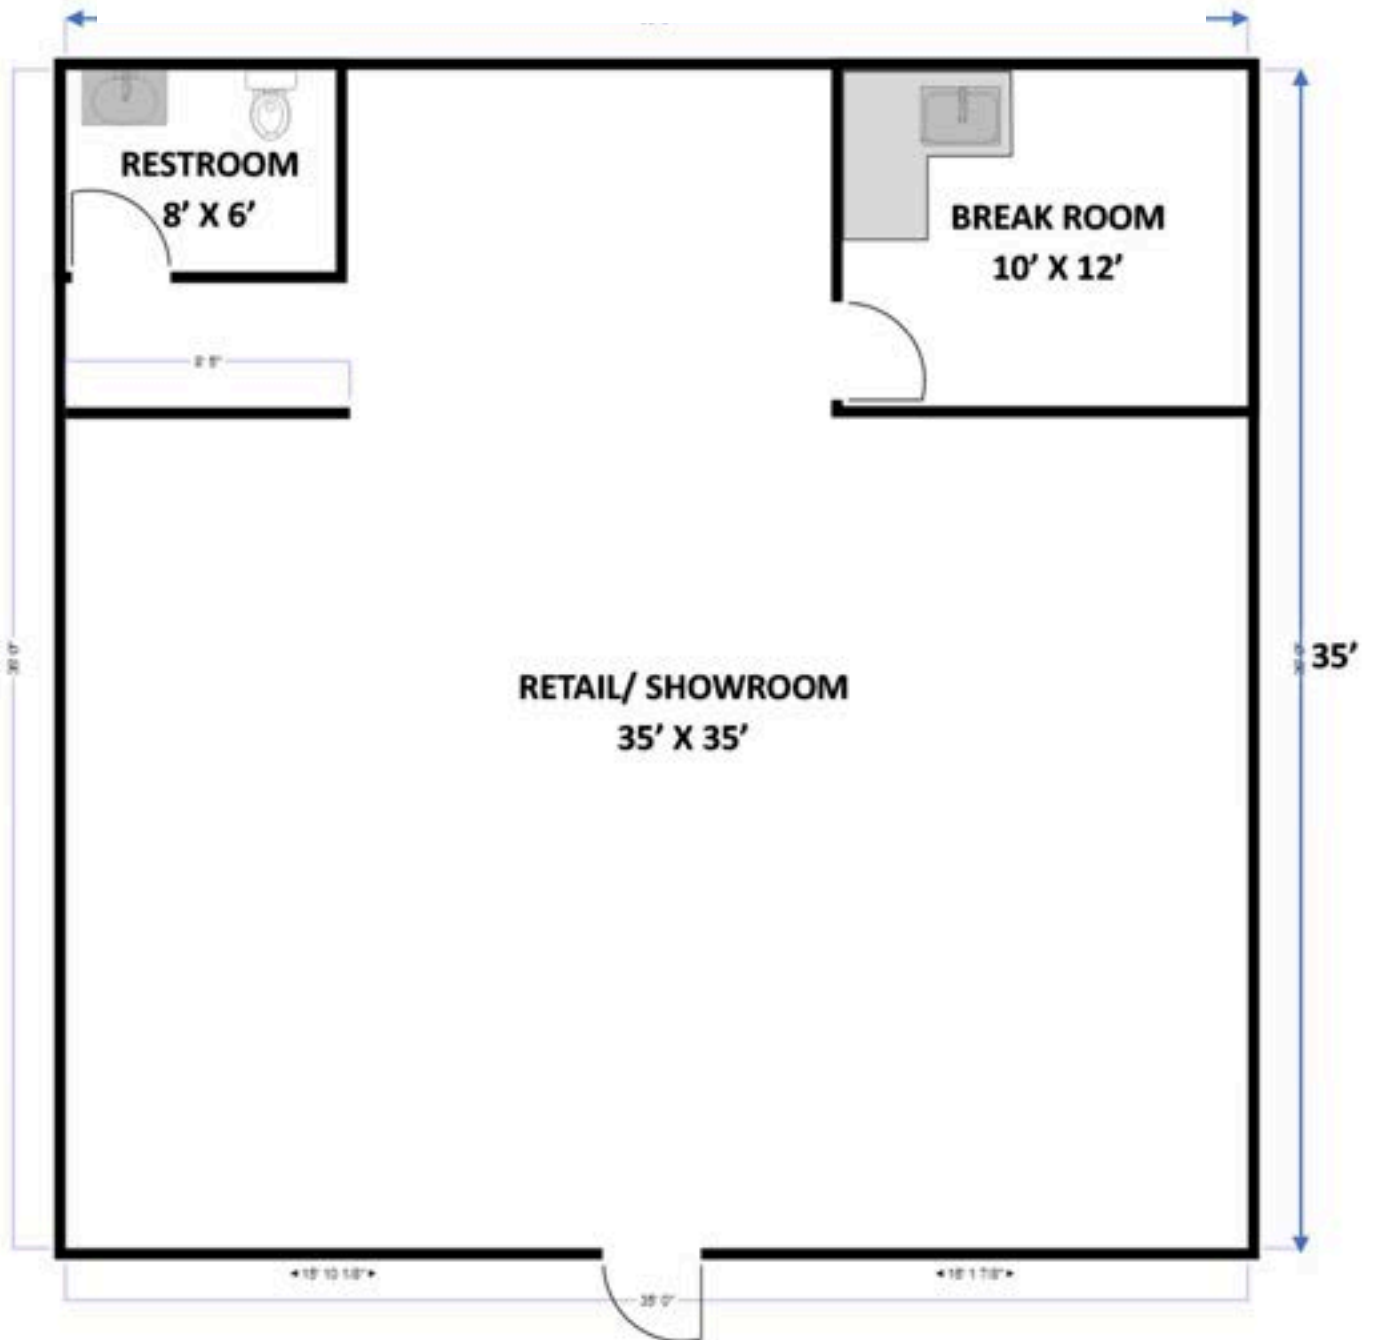

- 1,100 SF approx.
- \$1.10/sf/month
- Zero NNN Fees
- 10' x 12' Overhead, roll-up garage door in warehouse
- Non-climate controlled warehouse space, 1 climate-controlled office, 1 Restroom, and an 8' x 20' mezzanine for extra storage in warehouse.

Suite 3

Retail Space
1,110 SF

Large retail
office or
showroom w/
partitioned
back area
w/
breakroom,
& 1 RR

Suite 9

Warehouse
1,110 SF

Warehouse w/
front
showroom or
lobby,
small office,
& 1 RR

Suite 10

Warehouse
1,110 SF

Warehouse w/
mezzanine
(warehouse is
not climate-controlled)
1 small office climate-controlled,
& 1 RR

PHOTOS

COMING
SOON

KAREN PLAZA

2810 Louetta Rd., Suite 1 (Retail Space), Spring, TX 77388
(Approximately 1,225 SF)

*All Measurements Are Approximate

KAREN PLAZA

2810 Louetta Rd., Suite 3 (Retail Space), Spring, TX 77388
(Approximately 1,100 SF)

*All Measurements Are Approximate

KAREN PLAZA

/2810 Louetta Rd., Suite 9 (Warehouse Space), Spring, TX 77388
(Approximately 1,100 SF)