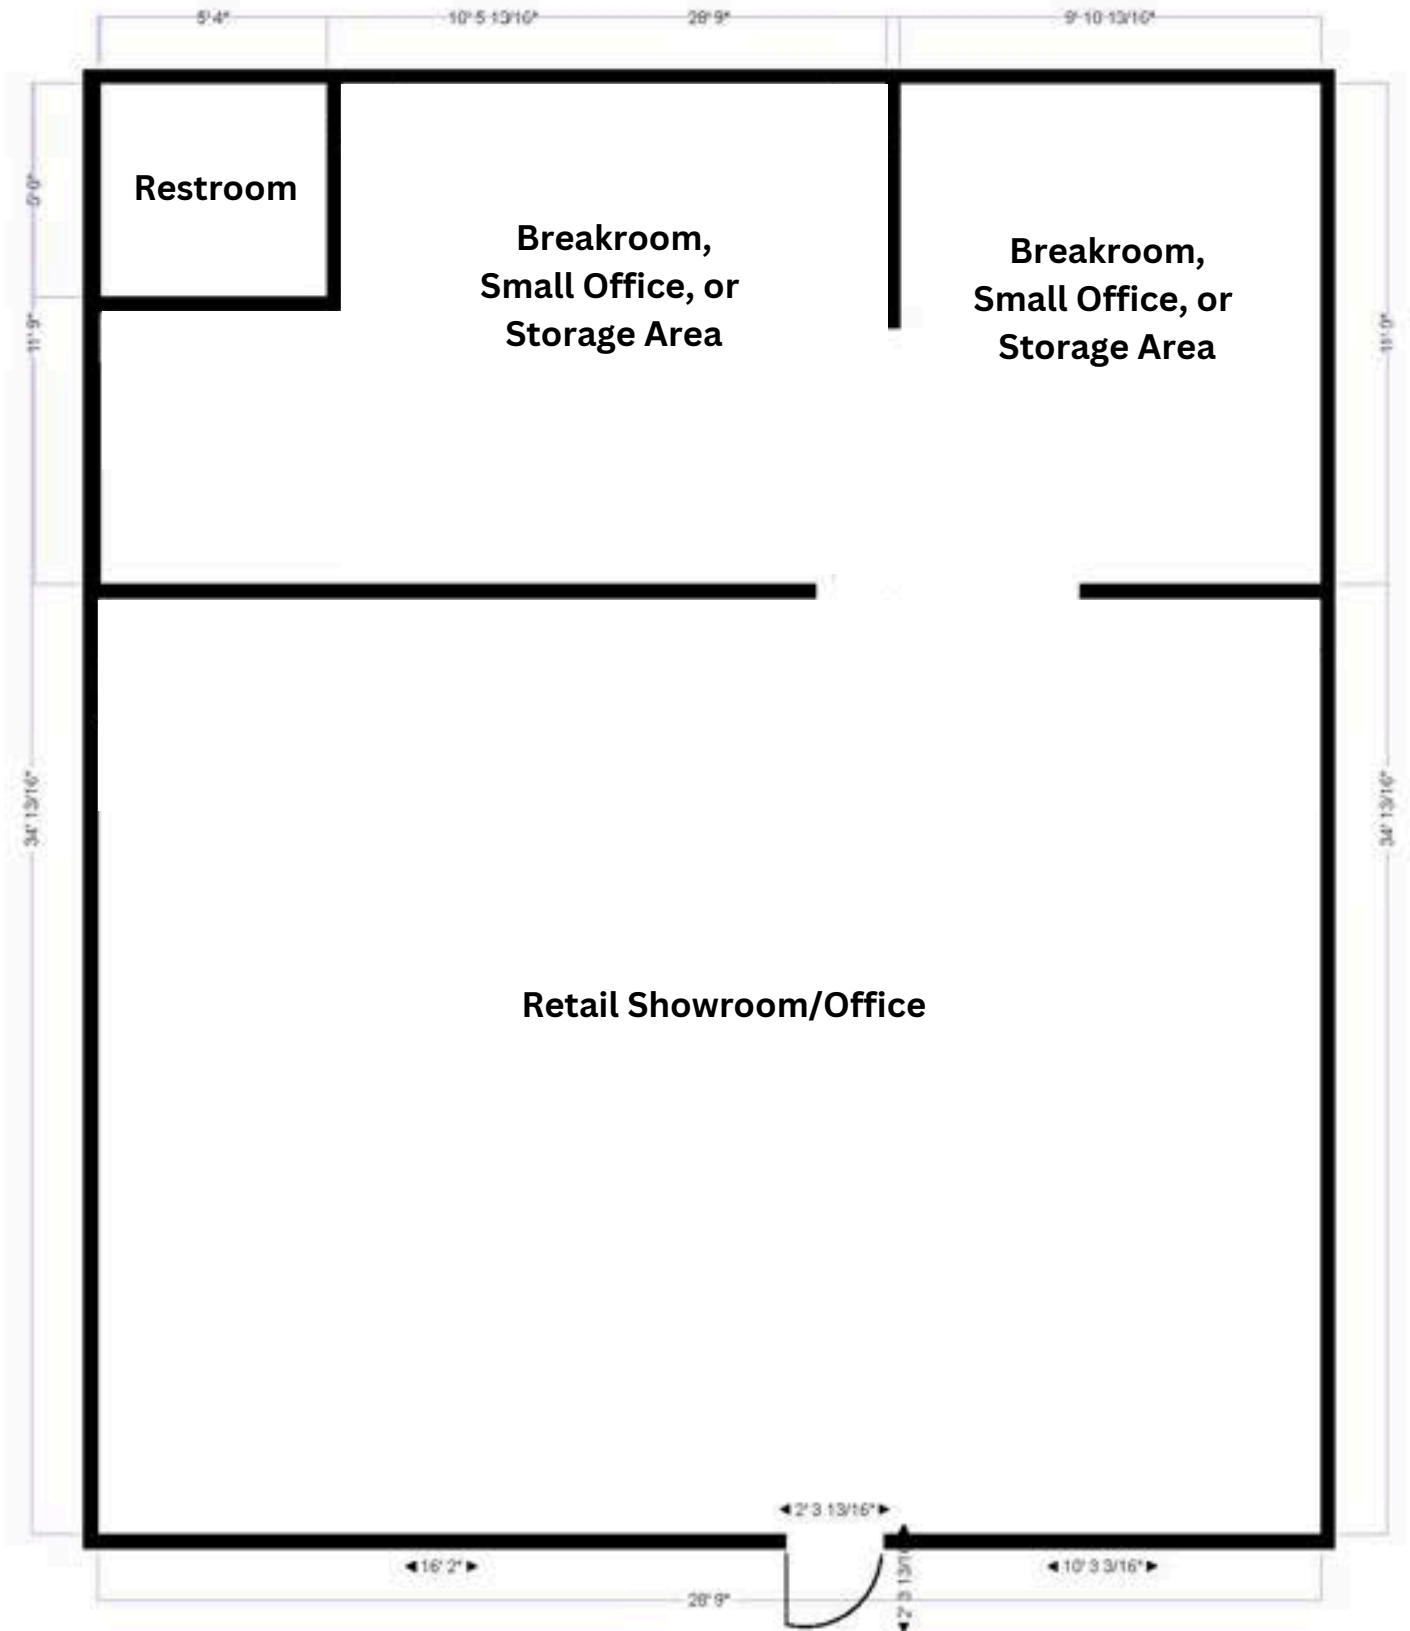

2810 LOUETTA ROAD
SPRING (77388)

FOR LEASE

Karen Plaza

Suite 3- Retail Space, Modified Gross Lease

- 1,100 SF approx.
- \$1.50/SF/month
- Rent includes water & dumpster
- Zero NNN fees
- Spacious retail/showroom (tiled throughout), 2 partitioned walls towards back of space, & 1 RR.

Suite 3

Retail Space
1,110 SF

Large retail
office or
showroom w/
partitioned
back area
w/
breakroom,
& 1 RR

Suite 9

Warehouse
1,110 SF

Warehouse w/
front
showroom or
lobby,
small office,
& 1 RR

Suite 10

Warehouse
1,110 SF

Warehouse w/
mezzanine
(warehouse is
not climate-controlled)
1 small office climate-controlled,
& 1 RR

PHOTOS

COMING
SOON

KAREN PLAZA

2810 Louetta Rd., Suite 1 (Retail Space), Spring, TX 77388
(Approximately 1,225 SF)

*All Measurements Are Approximate

KAREN PLAZA

2810 Louetta Rd., Suite 3 (Retail Space), Spring, TX 77388
(Approximately 1,100 SF)

*All Measurements Are Approximate

KAREN PLAZA

/2810 Louetta Rd., Suite 9 (Warehouse Space), Spring, TX 77388
(Approximately 1,100 SF)