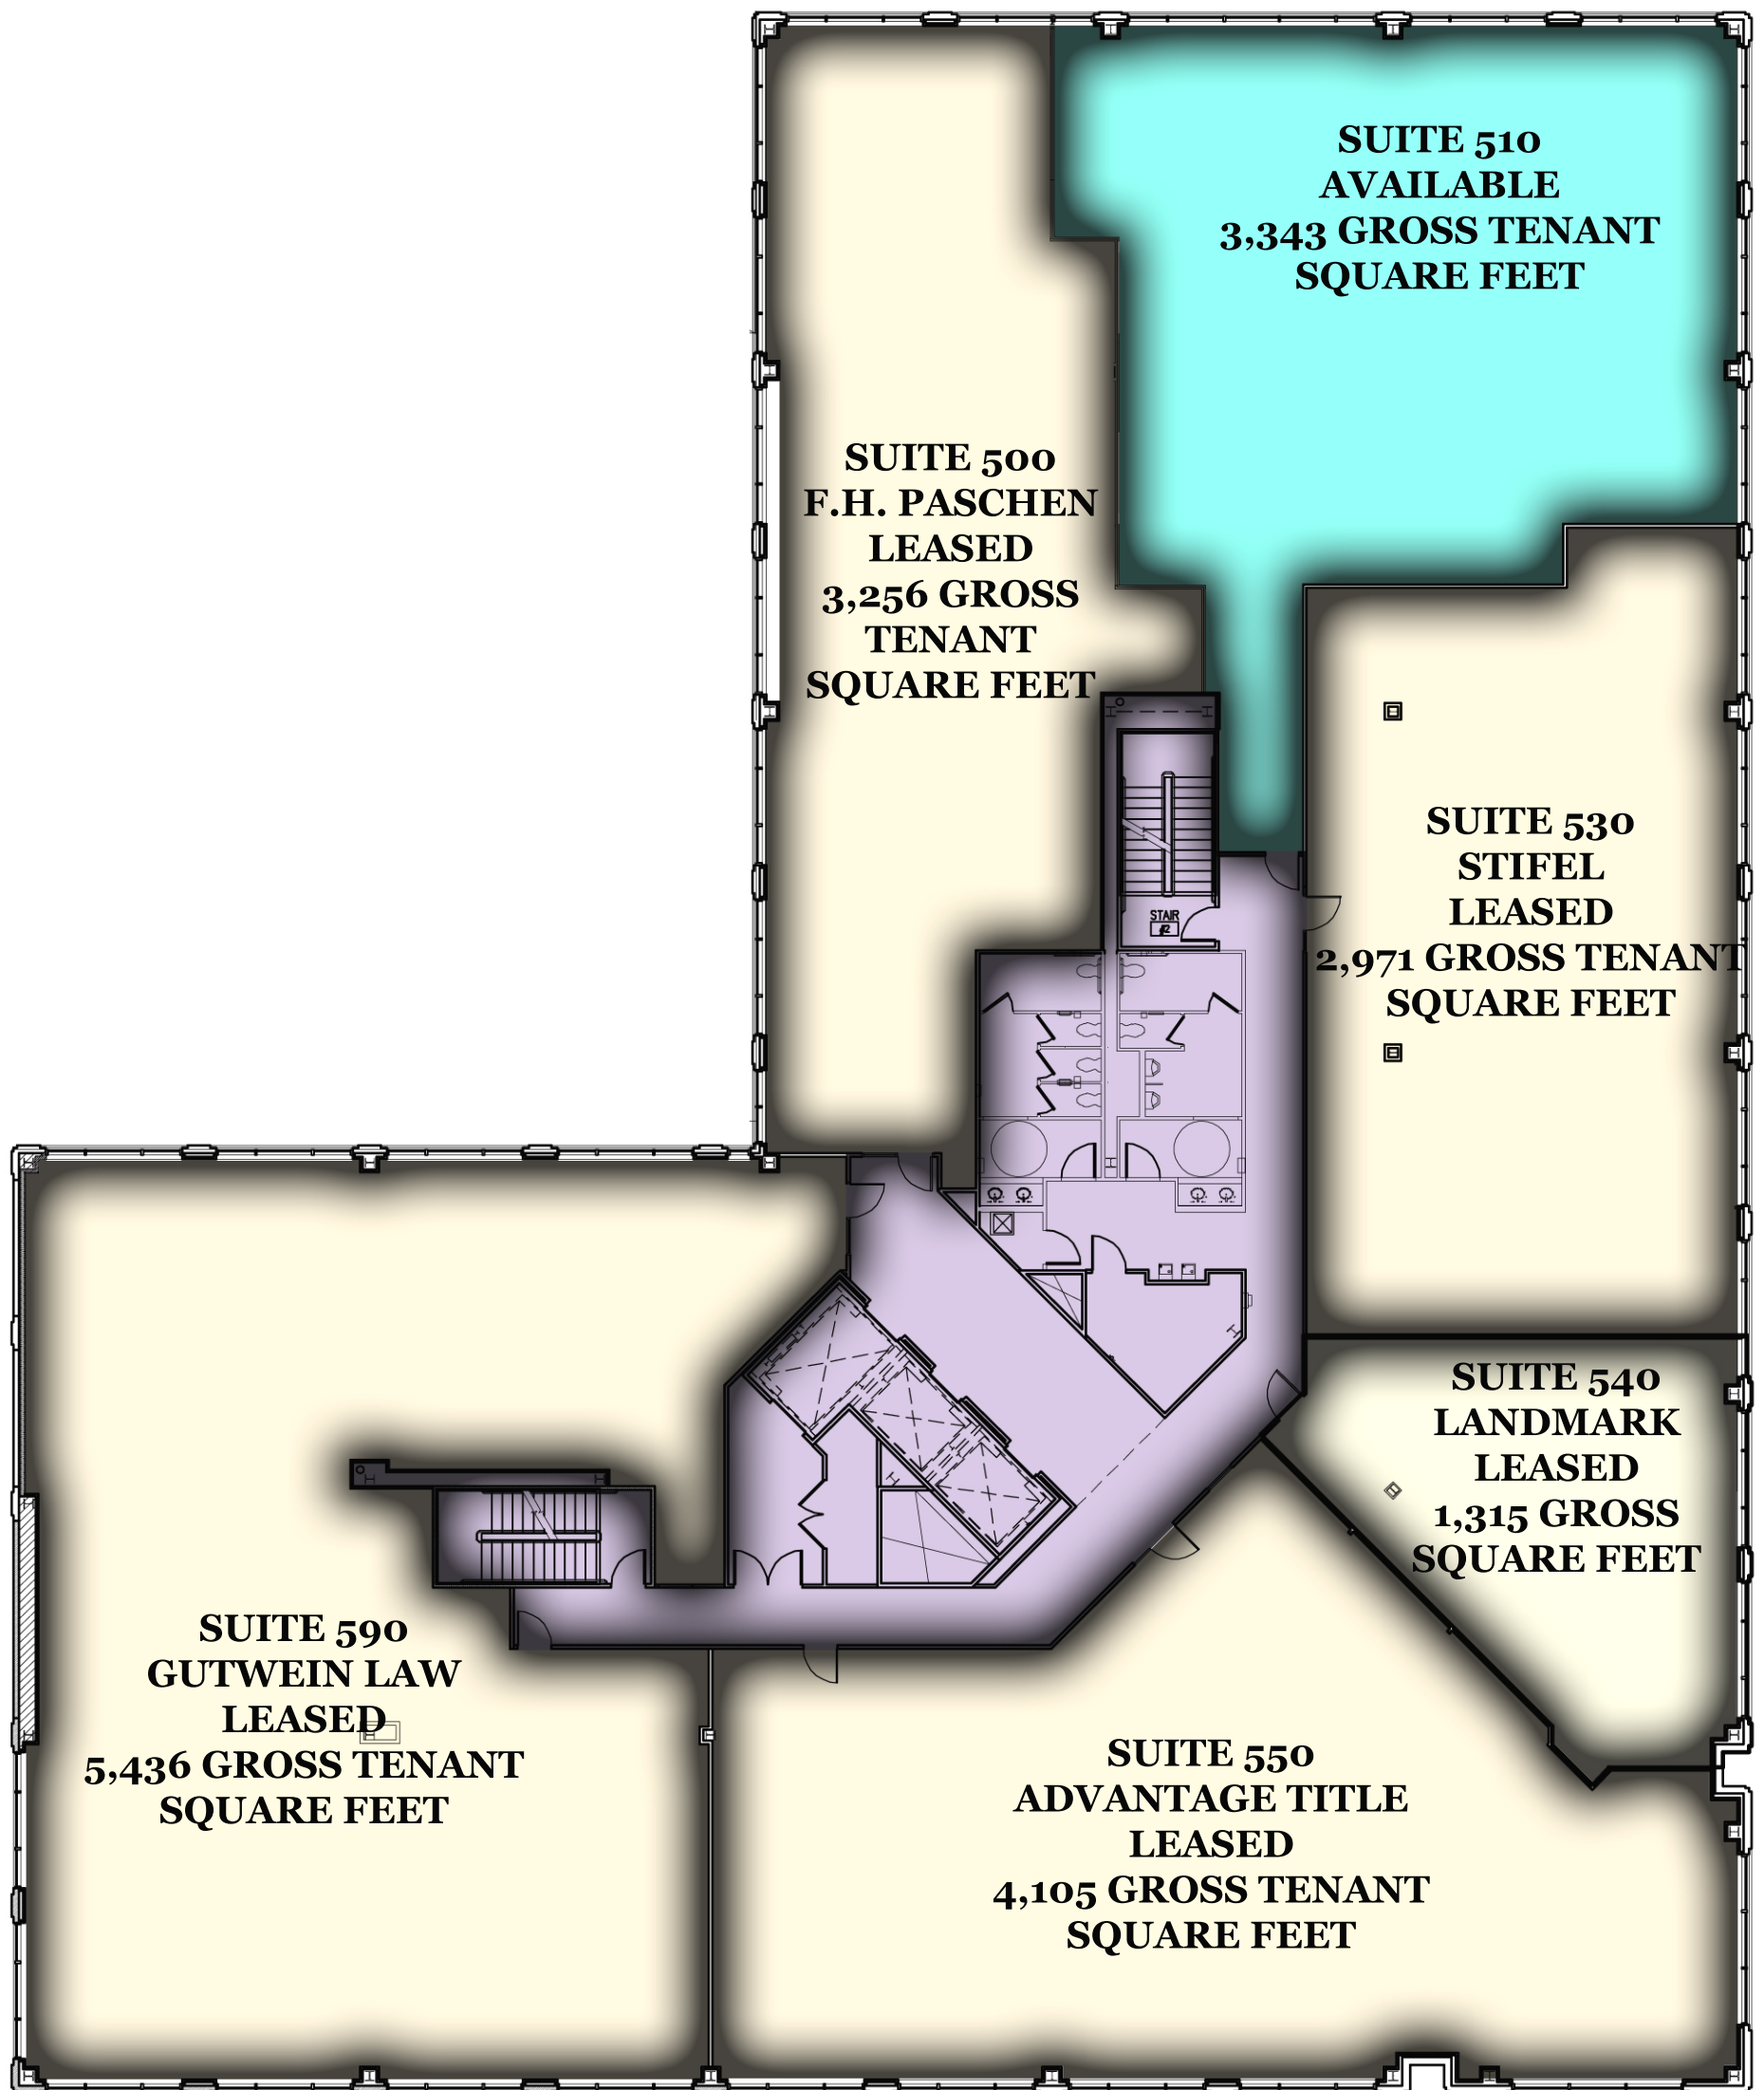

250 Main Street, Lafayette, IN 47901

5TH FLOOR

250 Main Street, Lafayette, IN 47901

**SUITE 510
AVAILABLE TENANT SPACE
FIFTH FLOOR**