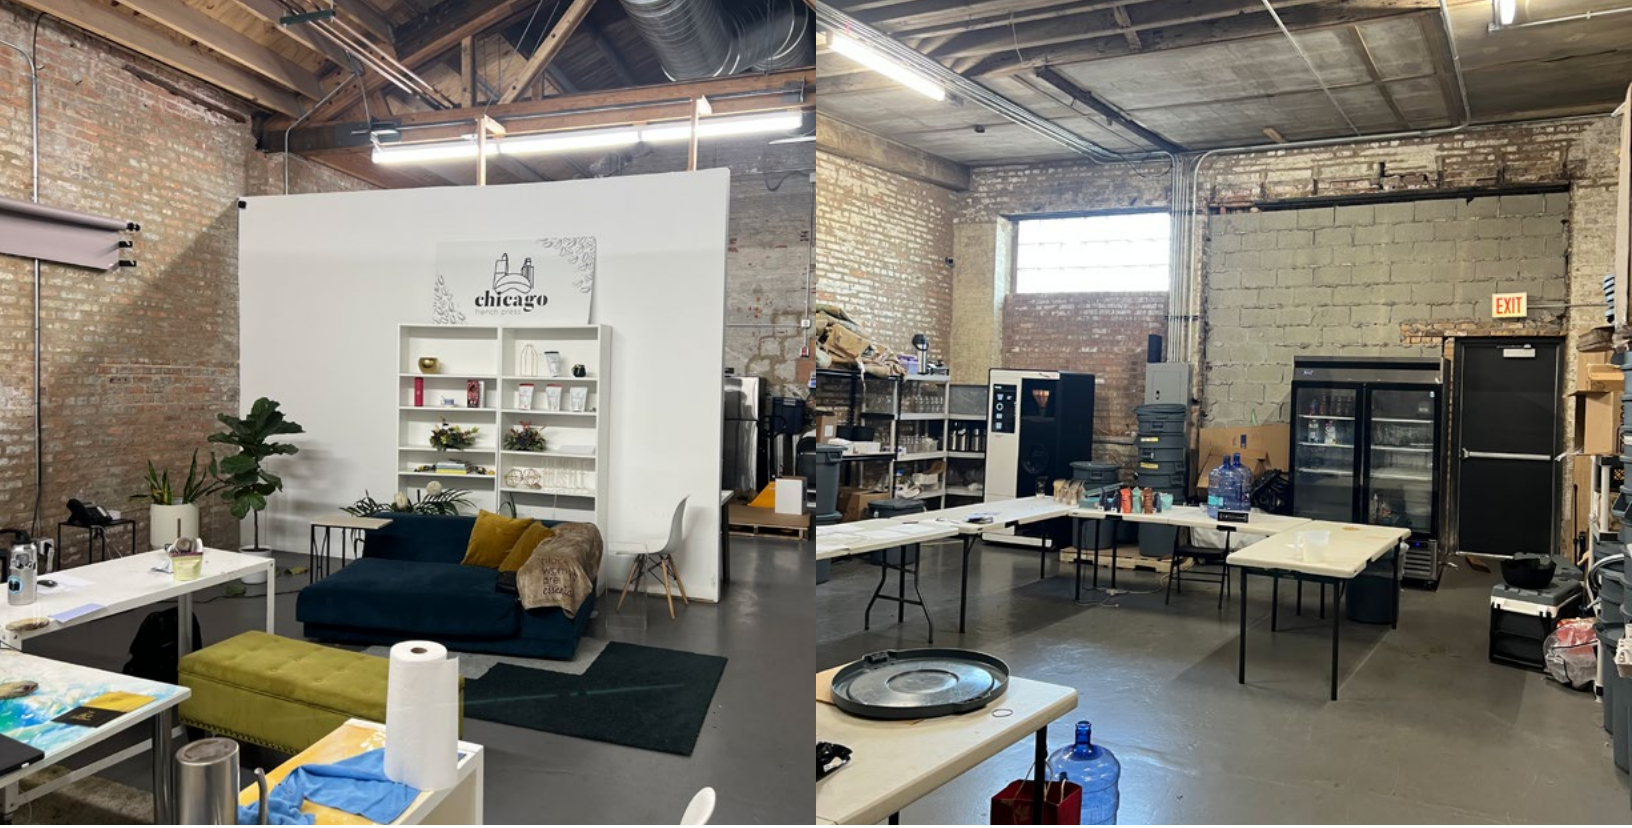

BUILDING: 8,258 SF

UNIT SIZE: 3,500 SF

FLEX / OFFICE SPACE

SEALED CONCRETE FLOORS

NEW WINDOWS

ONE ADA BATHROOM

EXTRA BASEMENT STORAGE

ZONING: PMD-4