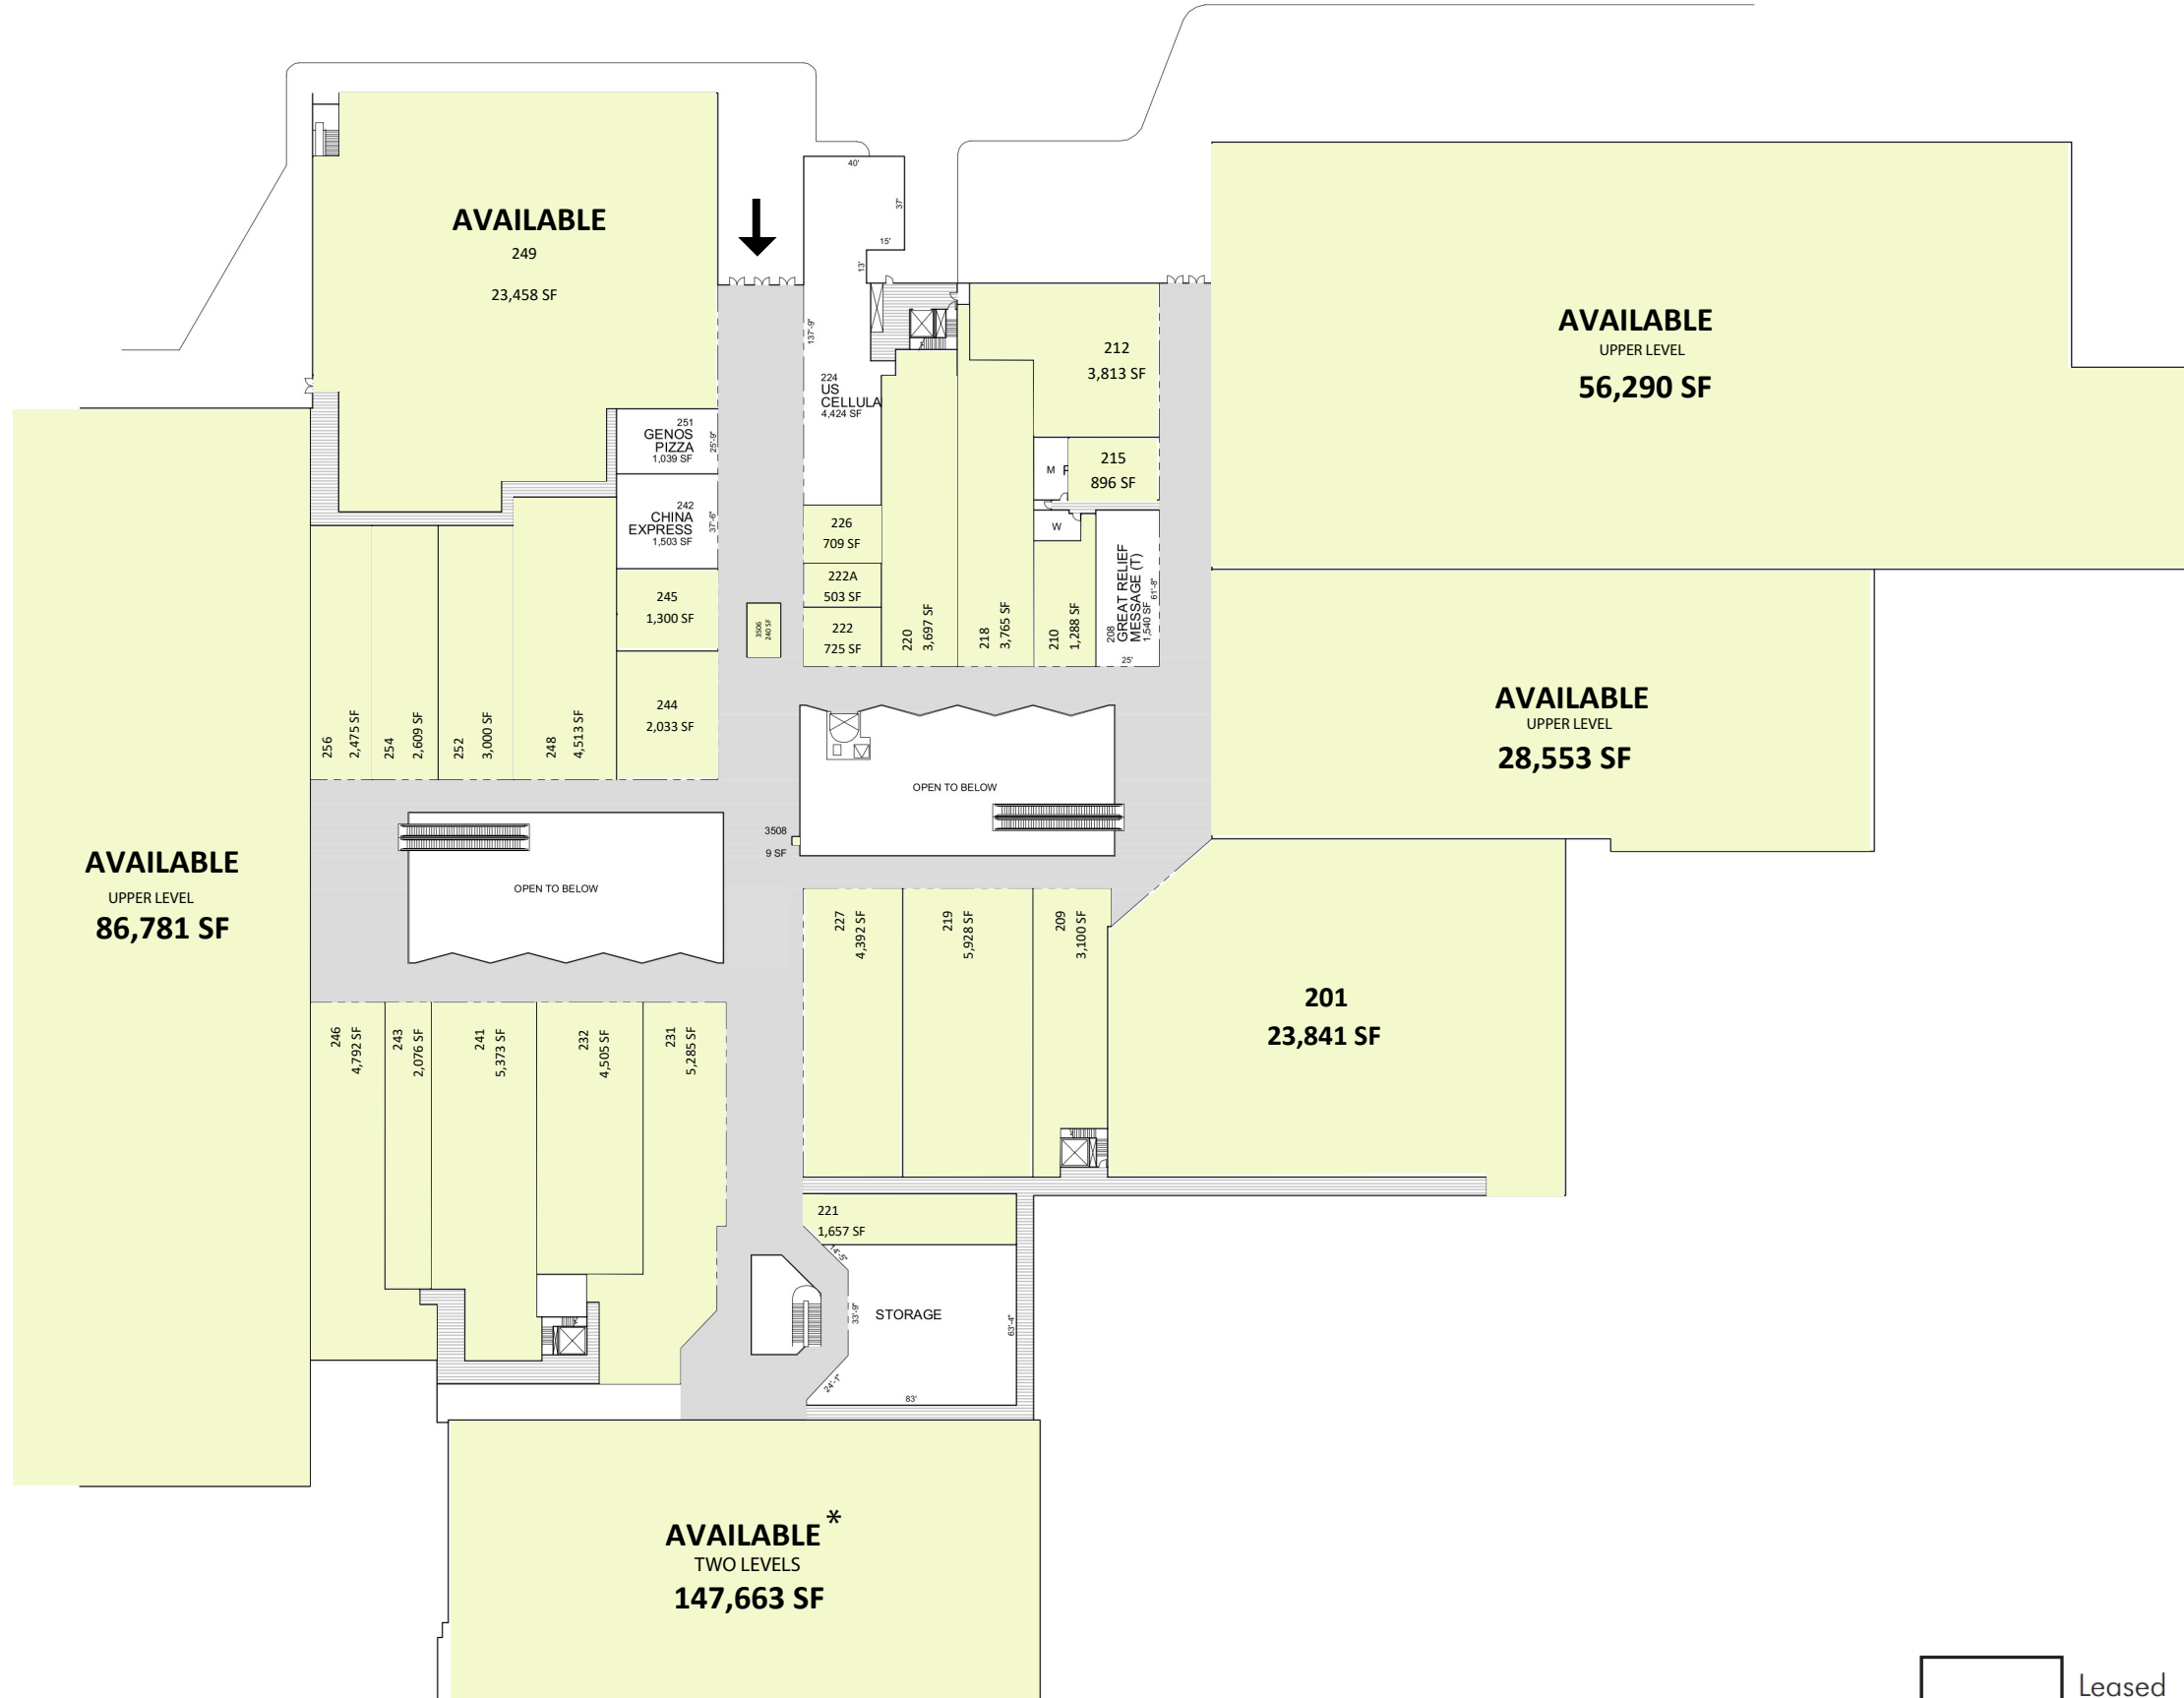

GROUND LEVEL

Leased
  Available

\*NOT OWNED

LEASING BY:

CROSSROADS MALL  
WATERLOO, IA

2060 CROSSROADS  
BOULEVARD

LEASE PLAN  
LP2