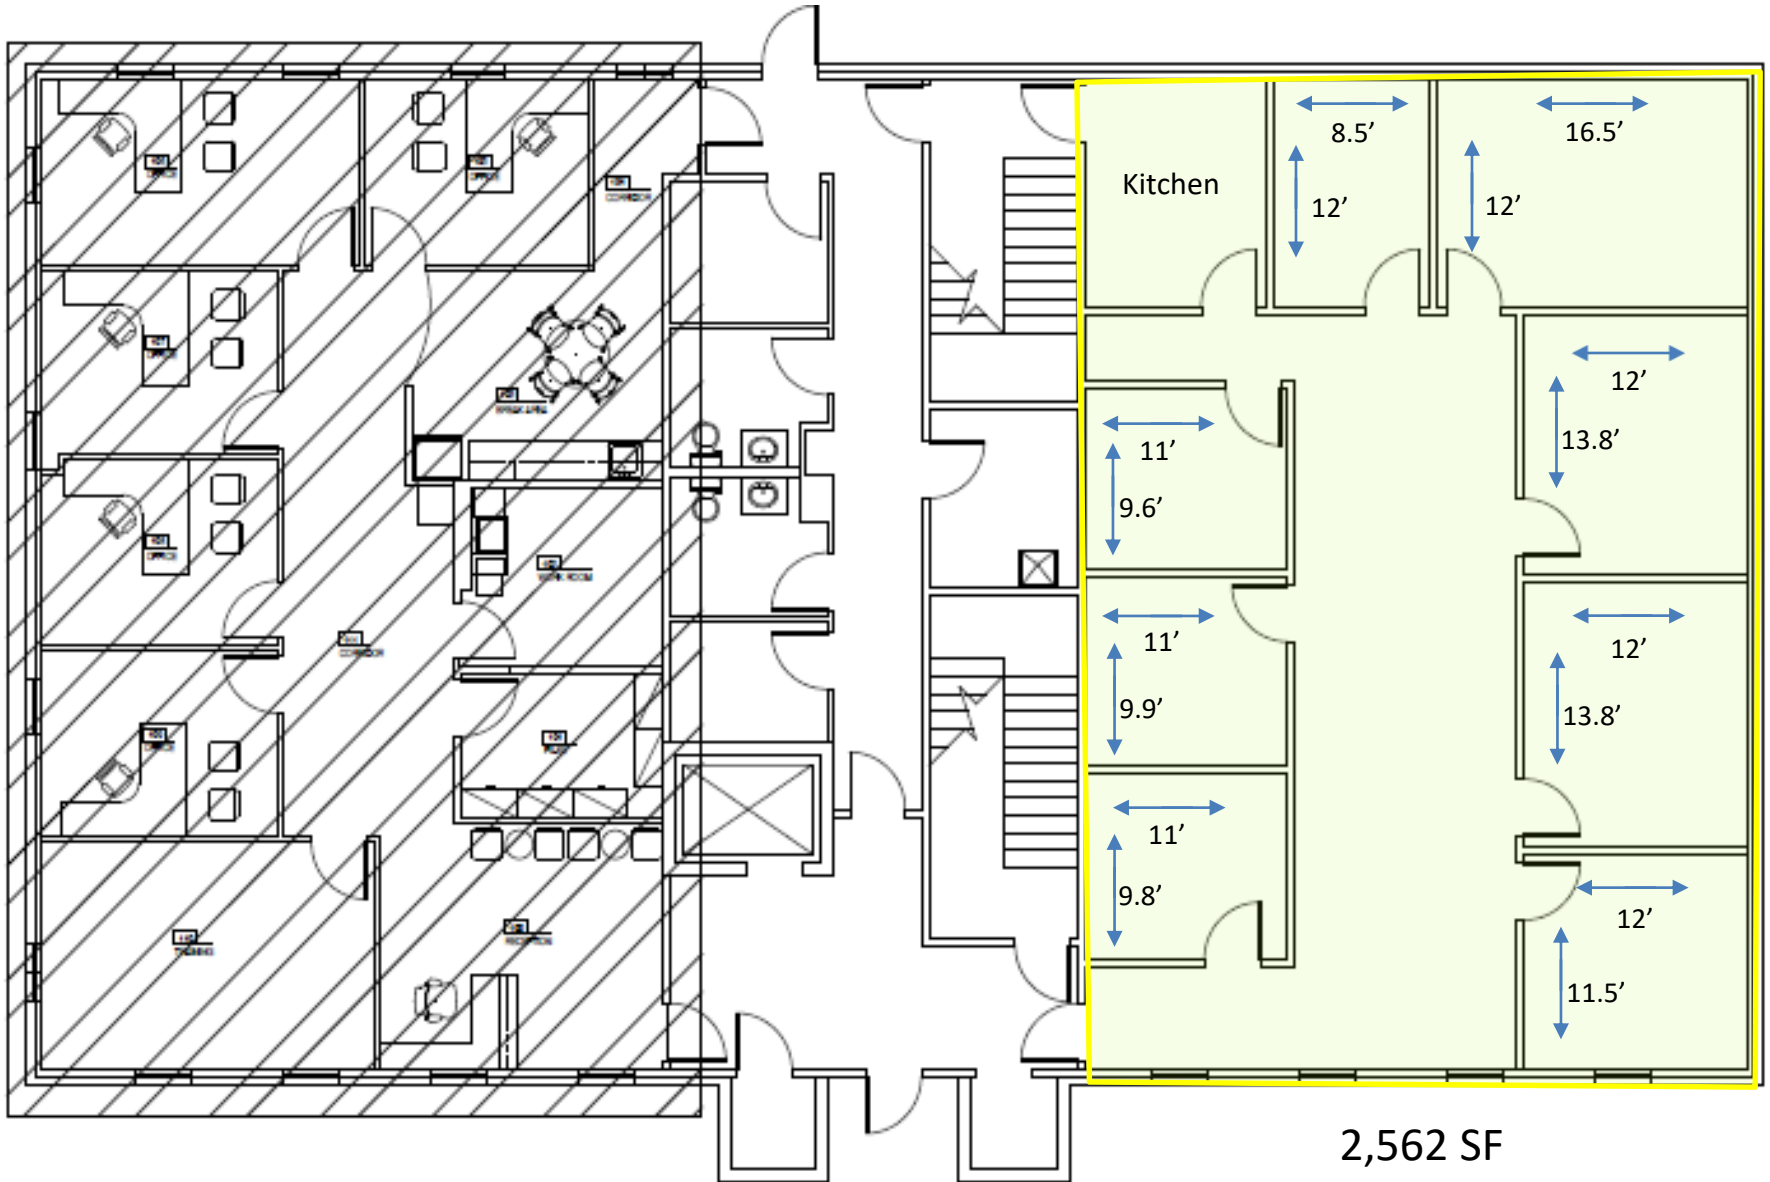

FOR LEASE

INQUIRE FOR MORE INFORMATION

Concord Square Office Park

100 Dorchester Square
Westerville, Ohio 43081

FLOOR PLAN – SUITE 102

2,562 SF
8 Offices