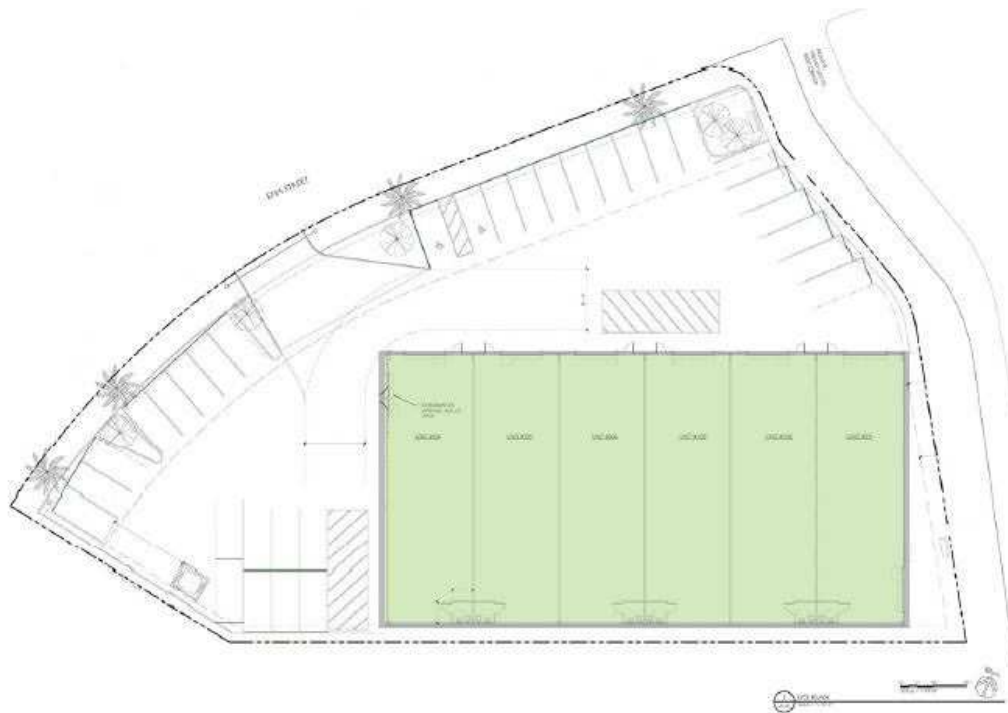

MOE A. SEARS, MBA R(B) GRANT E. HOWE, CCIM R(B)

Realtor® Broker
808.214.7776
moe.sears@gmail.com

Member / Manager
808.250.4864
ghowe@mauibiz.com